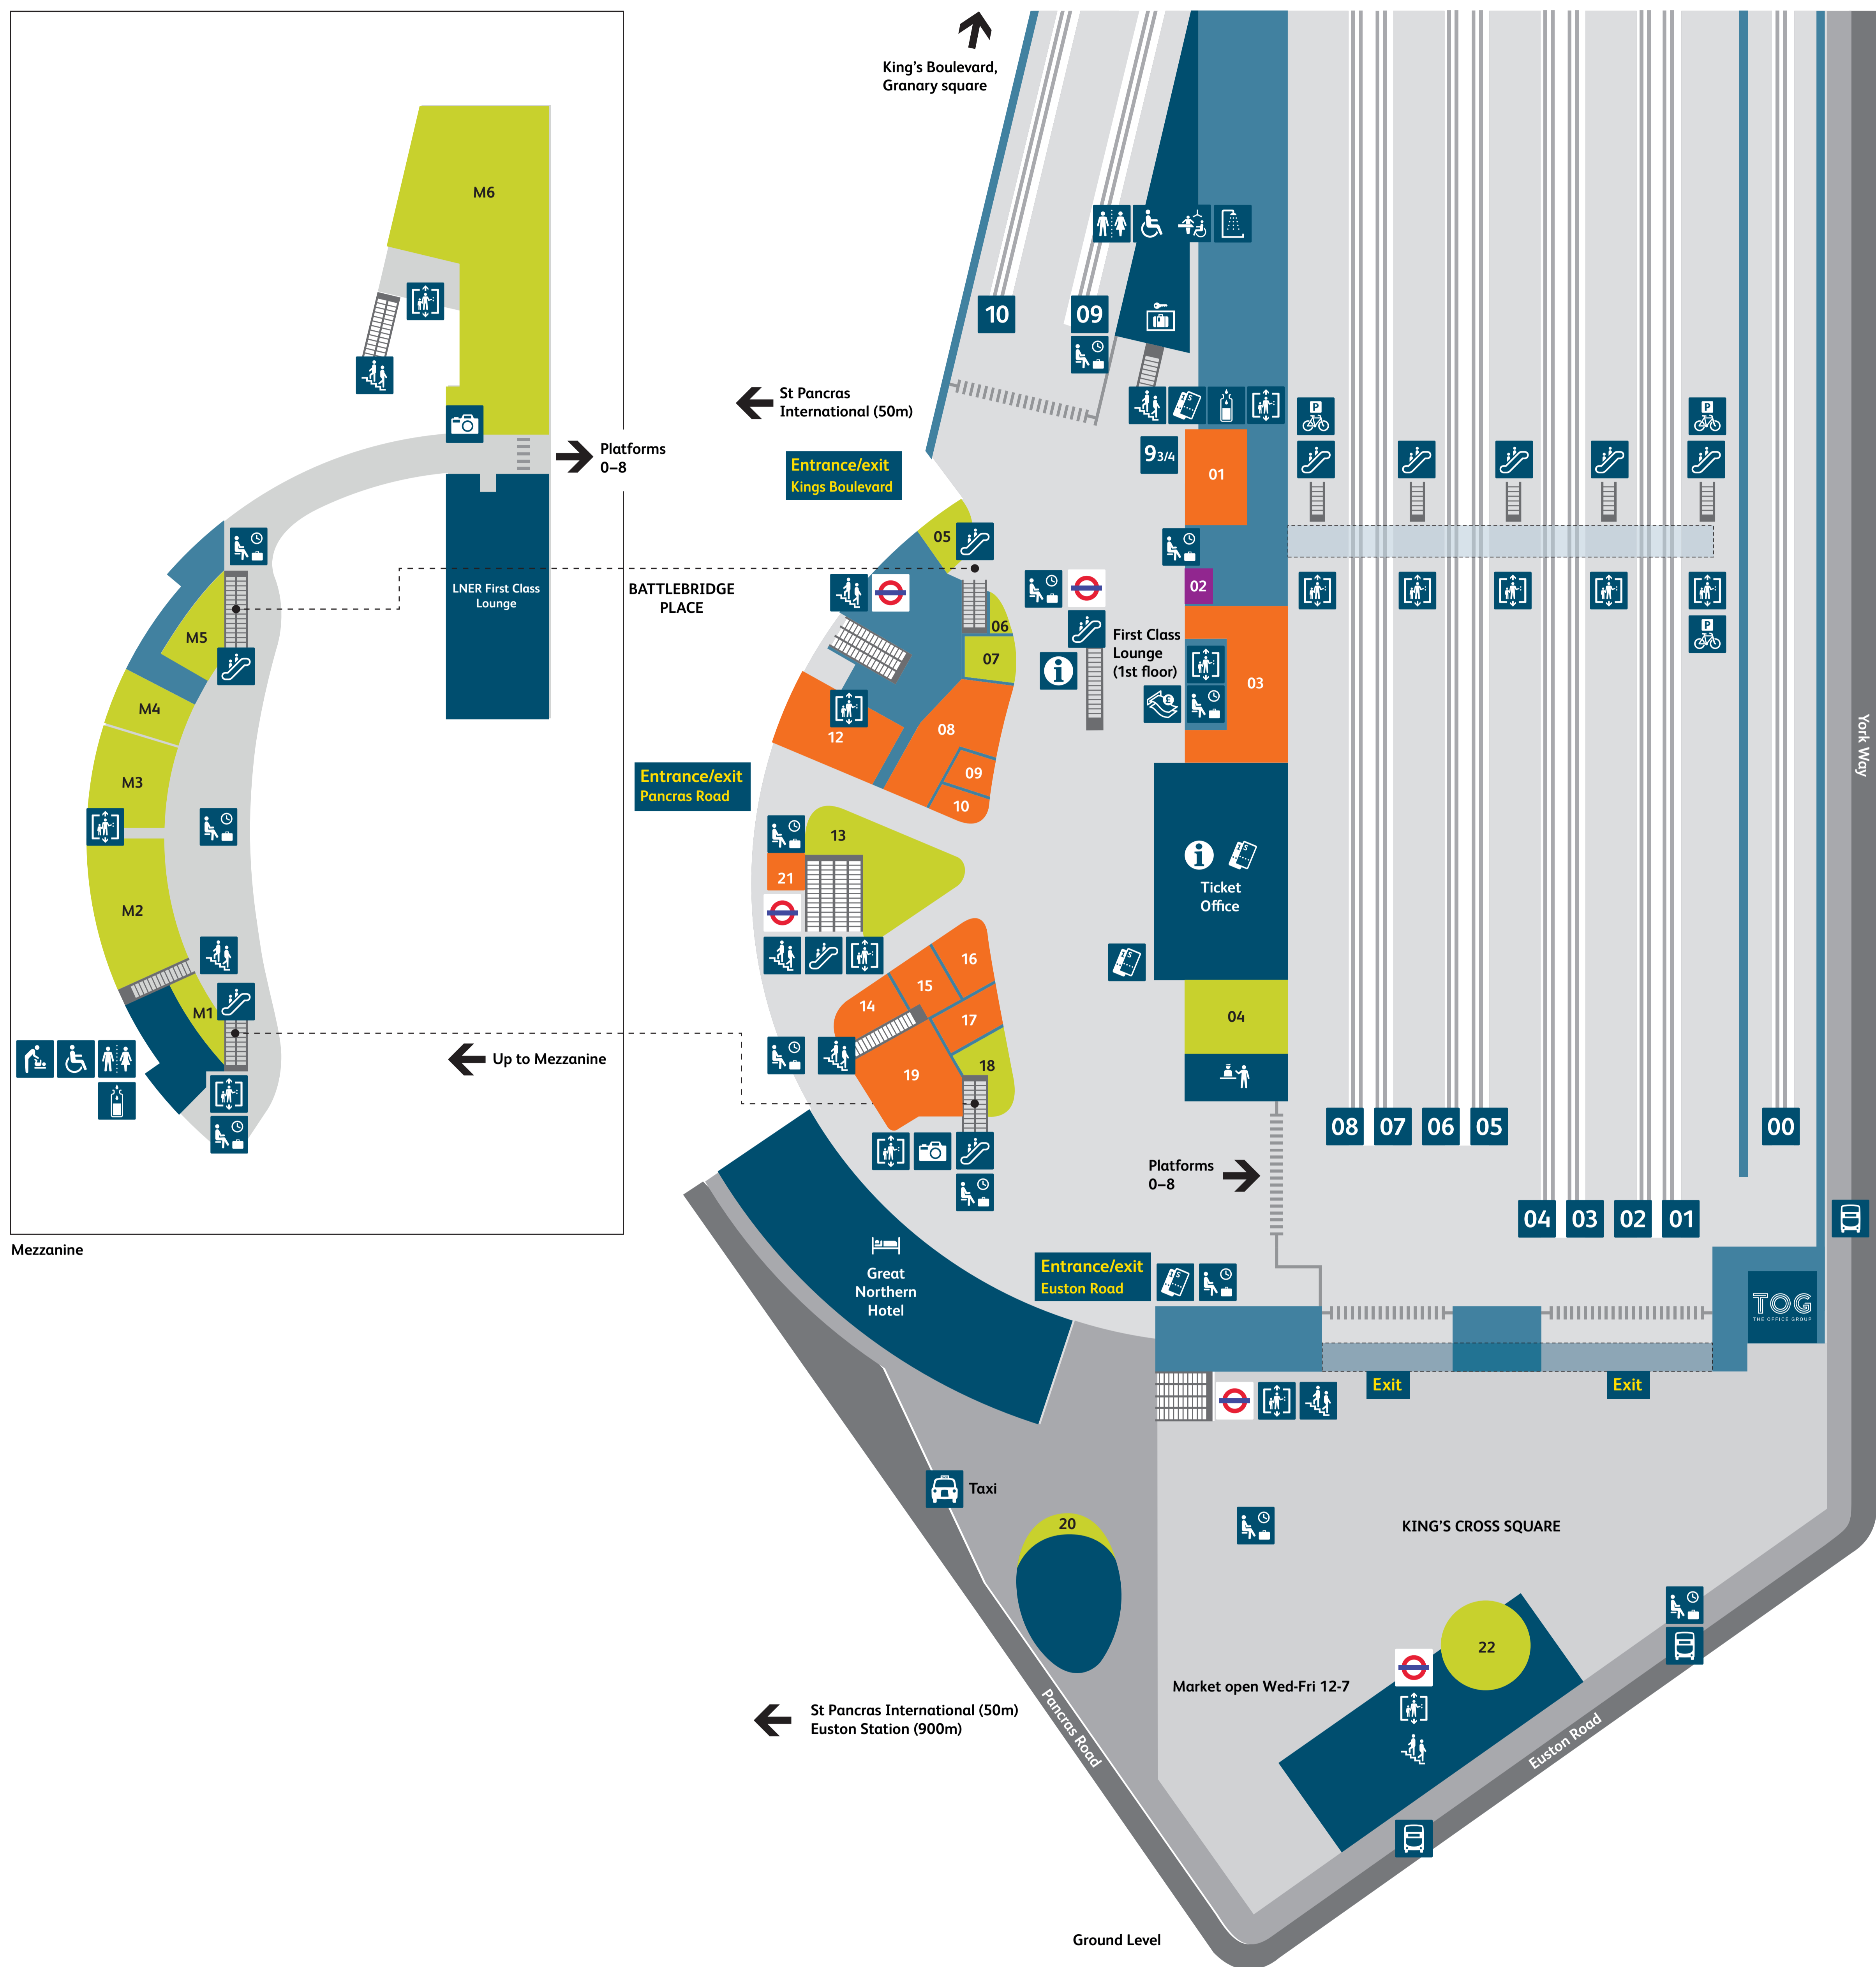

# London King's Cross Station map

## Services and facilities

- Accessible toilets
- ATM
- Baby change
- Bike park
- Buses
- Changing place
- Escalators
- Information
- Left luggage
- Lift
- Photobooth
- Platform numbers
- Police
- Seating
- Shower
- Stairs
- Station reception
- Taxis
- Telephones
- The Office Group
- Ticket Office
- Ticket Vending Machine
- Water Fountain

## Shopping

- Boots
- Harry Potter Shop
- Hotel Chocolat
- Isle of Flowers
- Kiehl's
- Little Waitrose
- M&S Simply Food
- Oliver Bonas
- Pandora
- Postmark
- Rituals
- WHSmith

## Food and drink

- Black Sheep Coffee
- Caffè Nero
- Costa Coffee
- Giraffe Stop
- Greggs
- Leon
- Pasty Shop
- Pret a Manger
- Prezzo
- Starbucks
- The Parcel Yard pub
- Upper Crust
- Wasabi