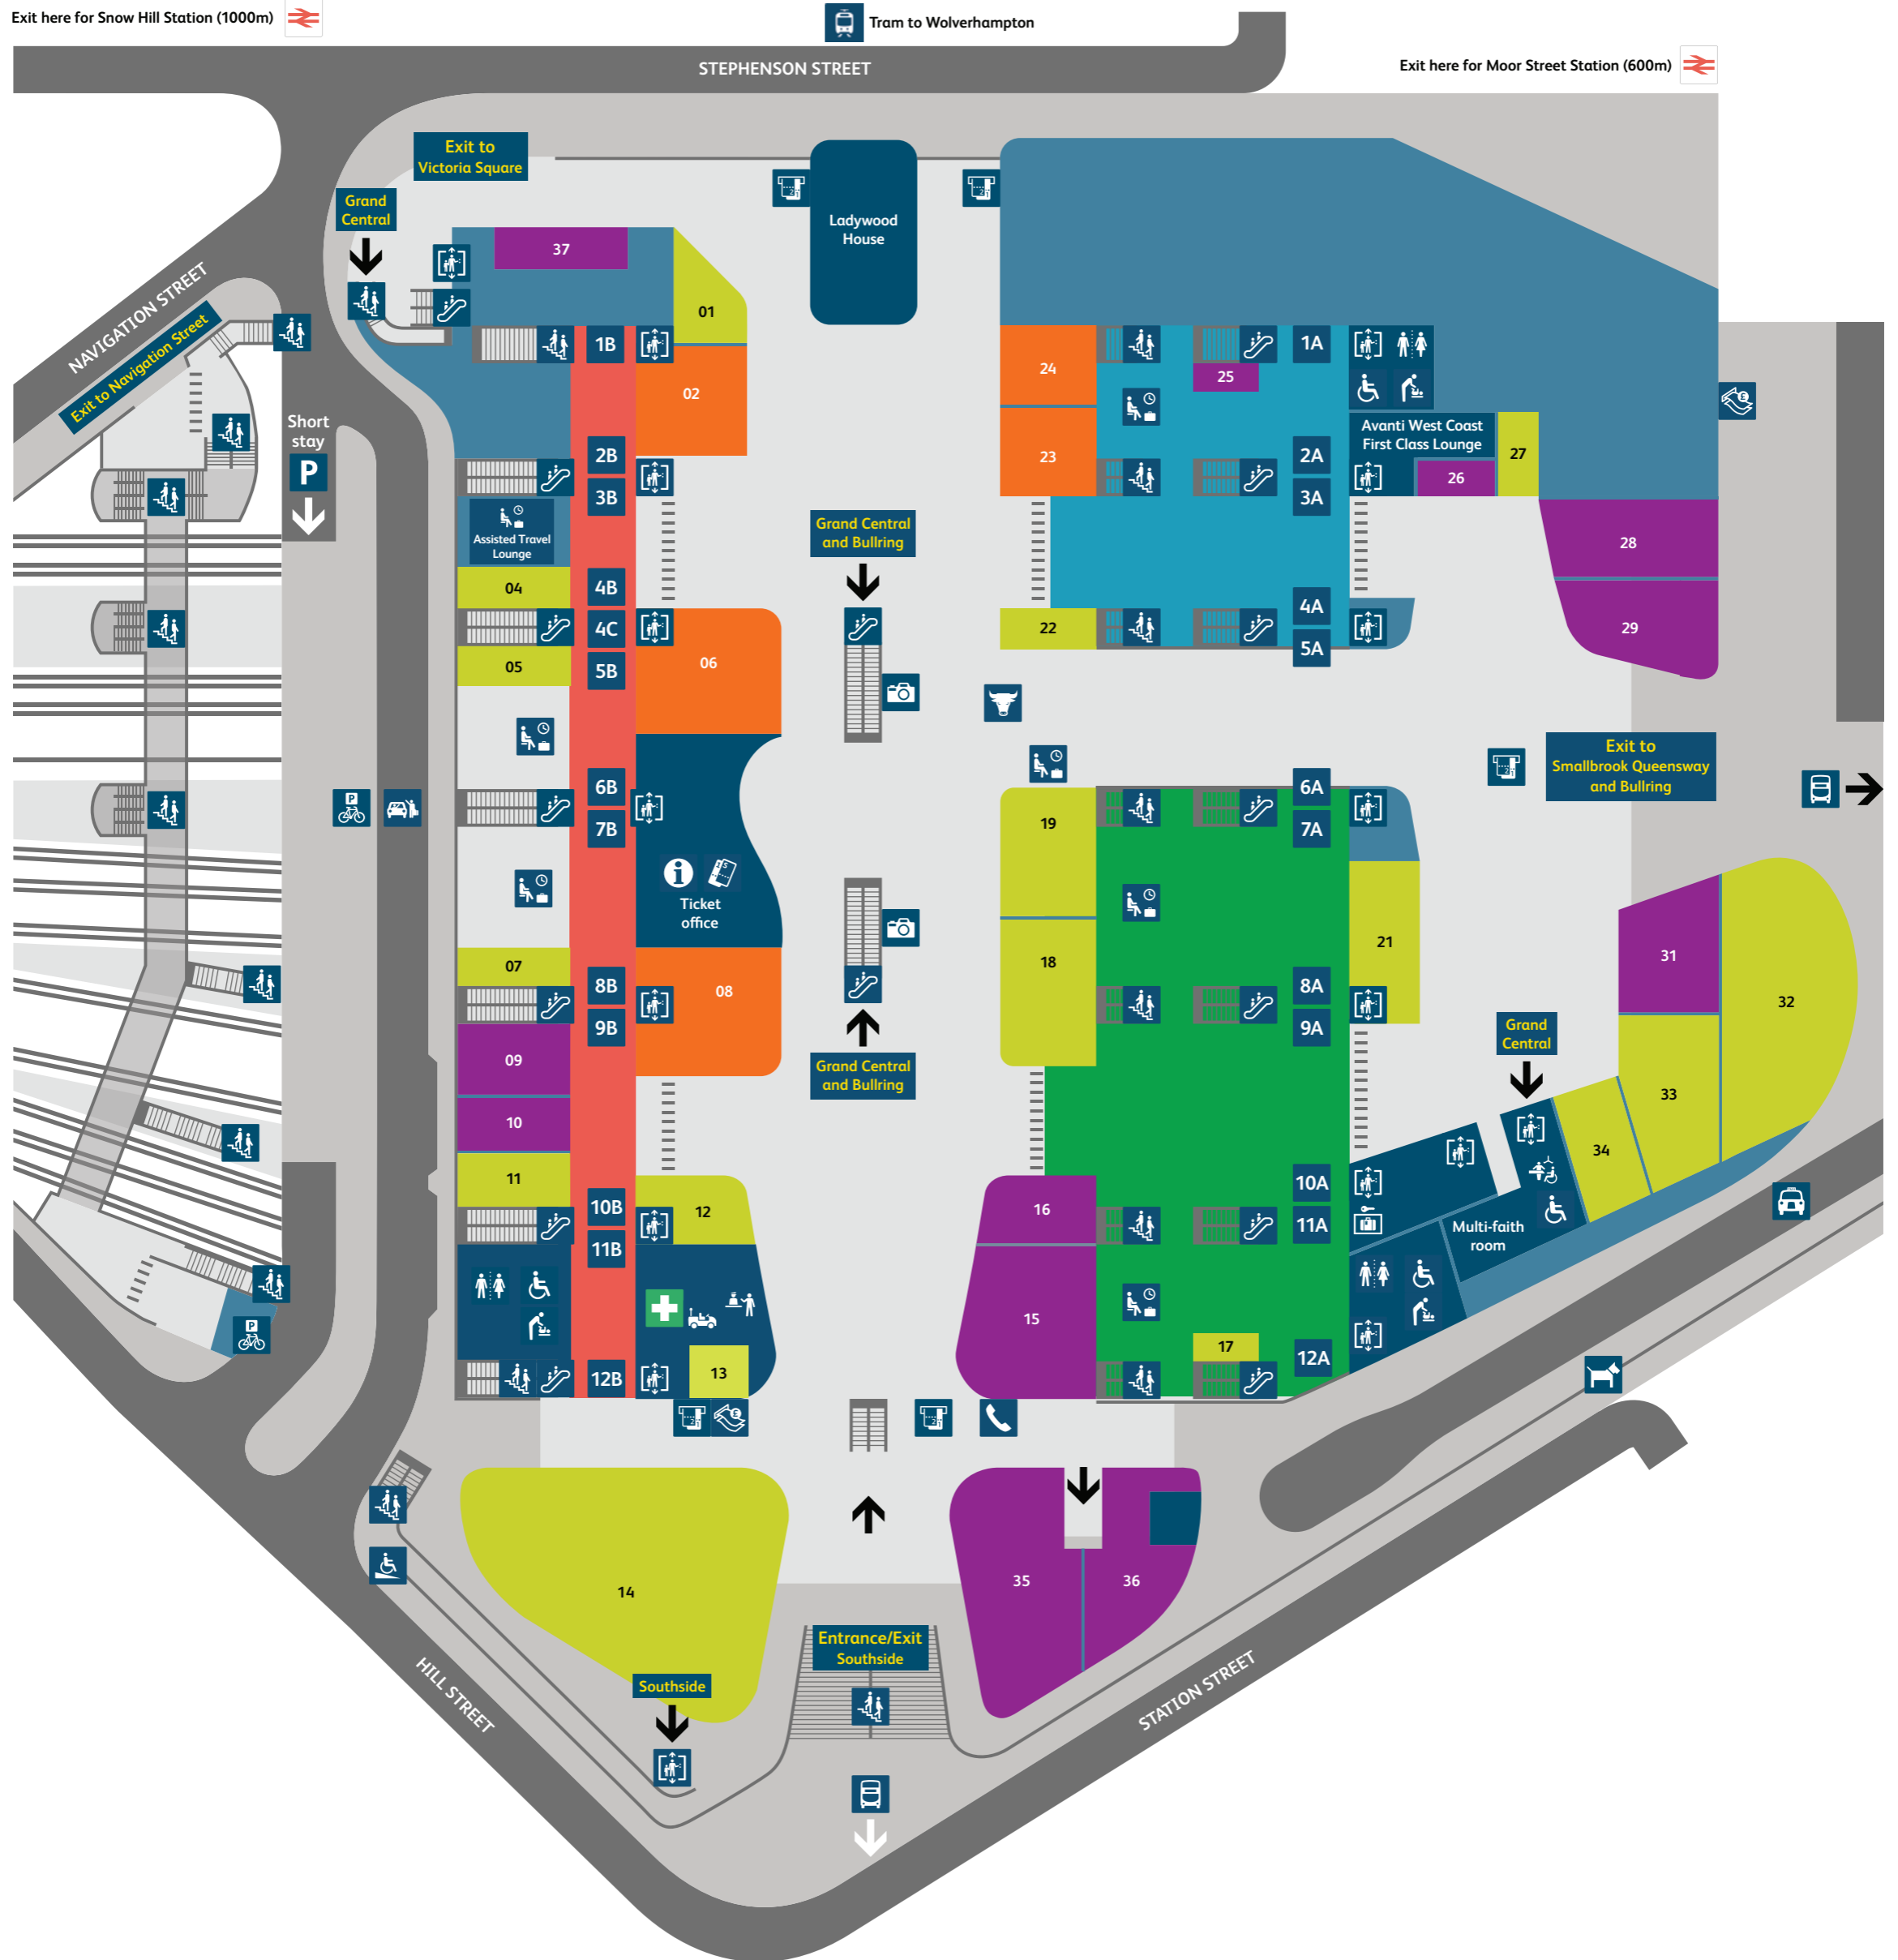

Birmingham New Street Station map

Services and facilities	
Accessible toilets	
Baby change	
British Transport Police	
Buses	
Cash point	
Changing place	
Cycle park	
Dogspend	
Drop Off Point	
Fast ticket machine	
First aid	
Information	
Lift	
Mechanical Bull	
Mobility assistance	
Parking	
Photo Booth	
Platform numbers	
Ramp	
Stairs	
Station reception	
Taxis	
Telephones	
Tickets	
Toilets	
Waiting room	
Tram / Light Rail	

Shopping	
Boots	02
Health Results	24
M&S Simply Food	08
Oliver Bonas	23
Postmark	22
WHSmith	06

Food and Drink	
All Bar One	32
Cafe Nero	34
Costa Coffee	05
Five Guys	33
Greggs	01
Krispy Kreme	13
Leon	21
Pasty Shop	11
Pret A Manger	04 19
Starbucks	12
Upper Crust	07 17
Wasabi	18
Wetherspoons London and North-Western	14

Coming Soon	
Coming Soon	09
Coming Soon	10
Coming Soon	15
Coming Soon	16
Coming Soon (Starbucks)	25
Coming Soon	26
Coming Soon	28
Coming Soon (F&B)	29
Coming Soon	31
Coming Soon (F&D)	35
Coming Soon	36
Coming Soon	37