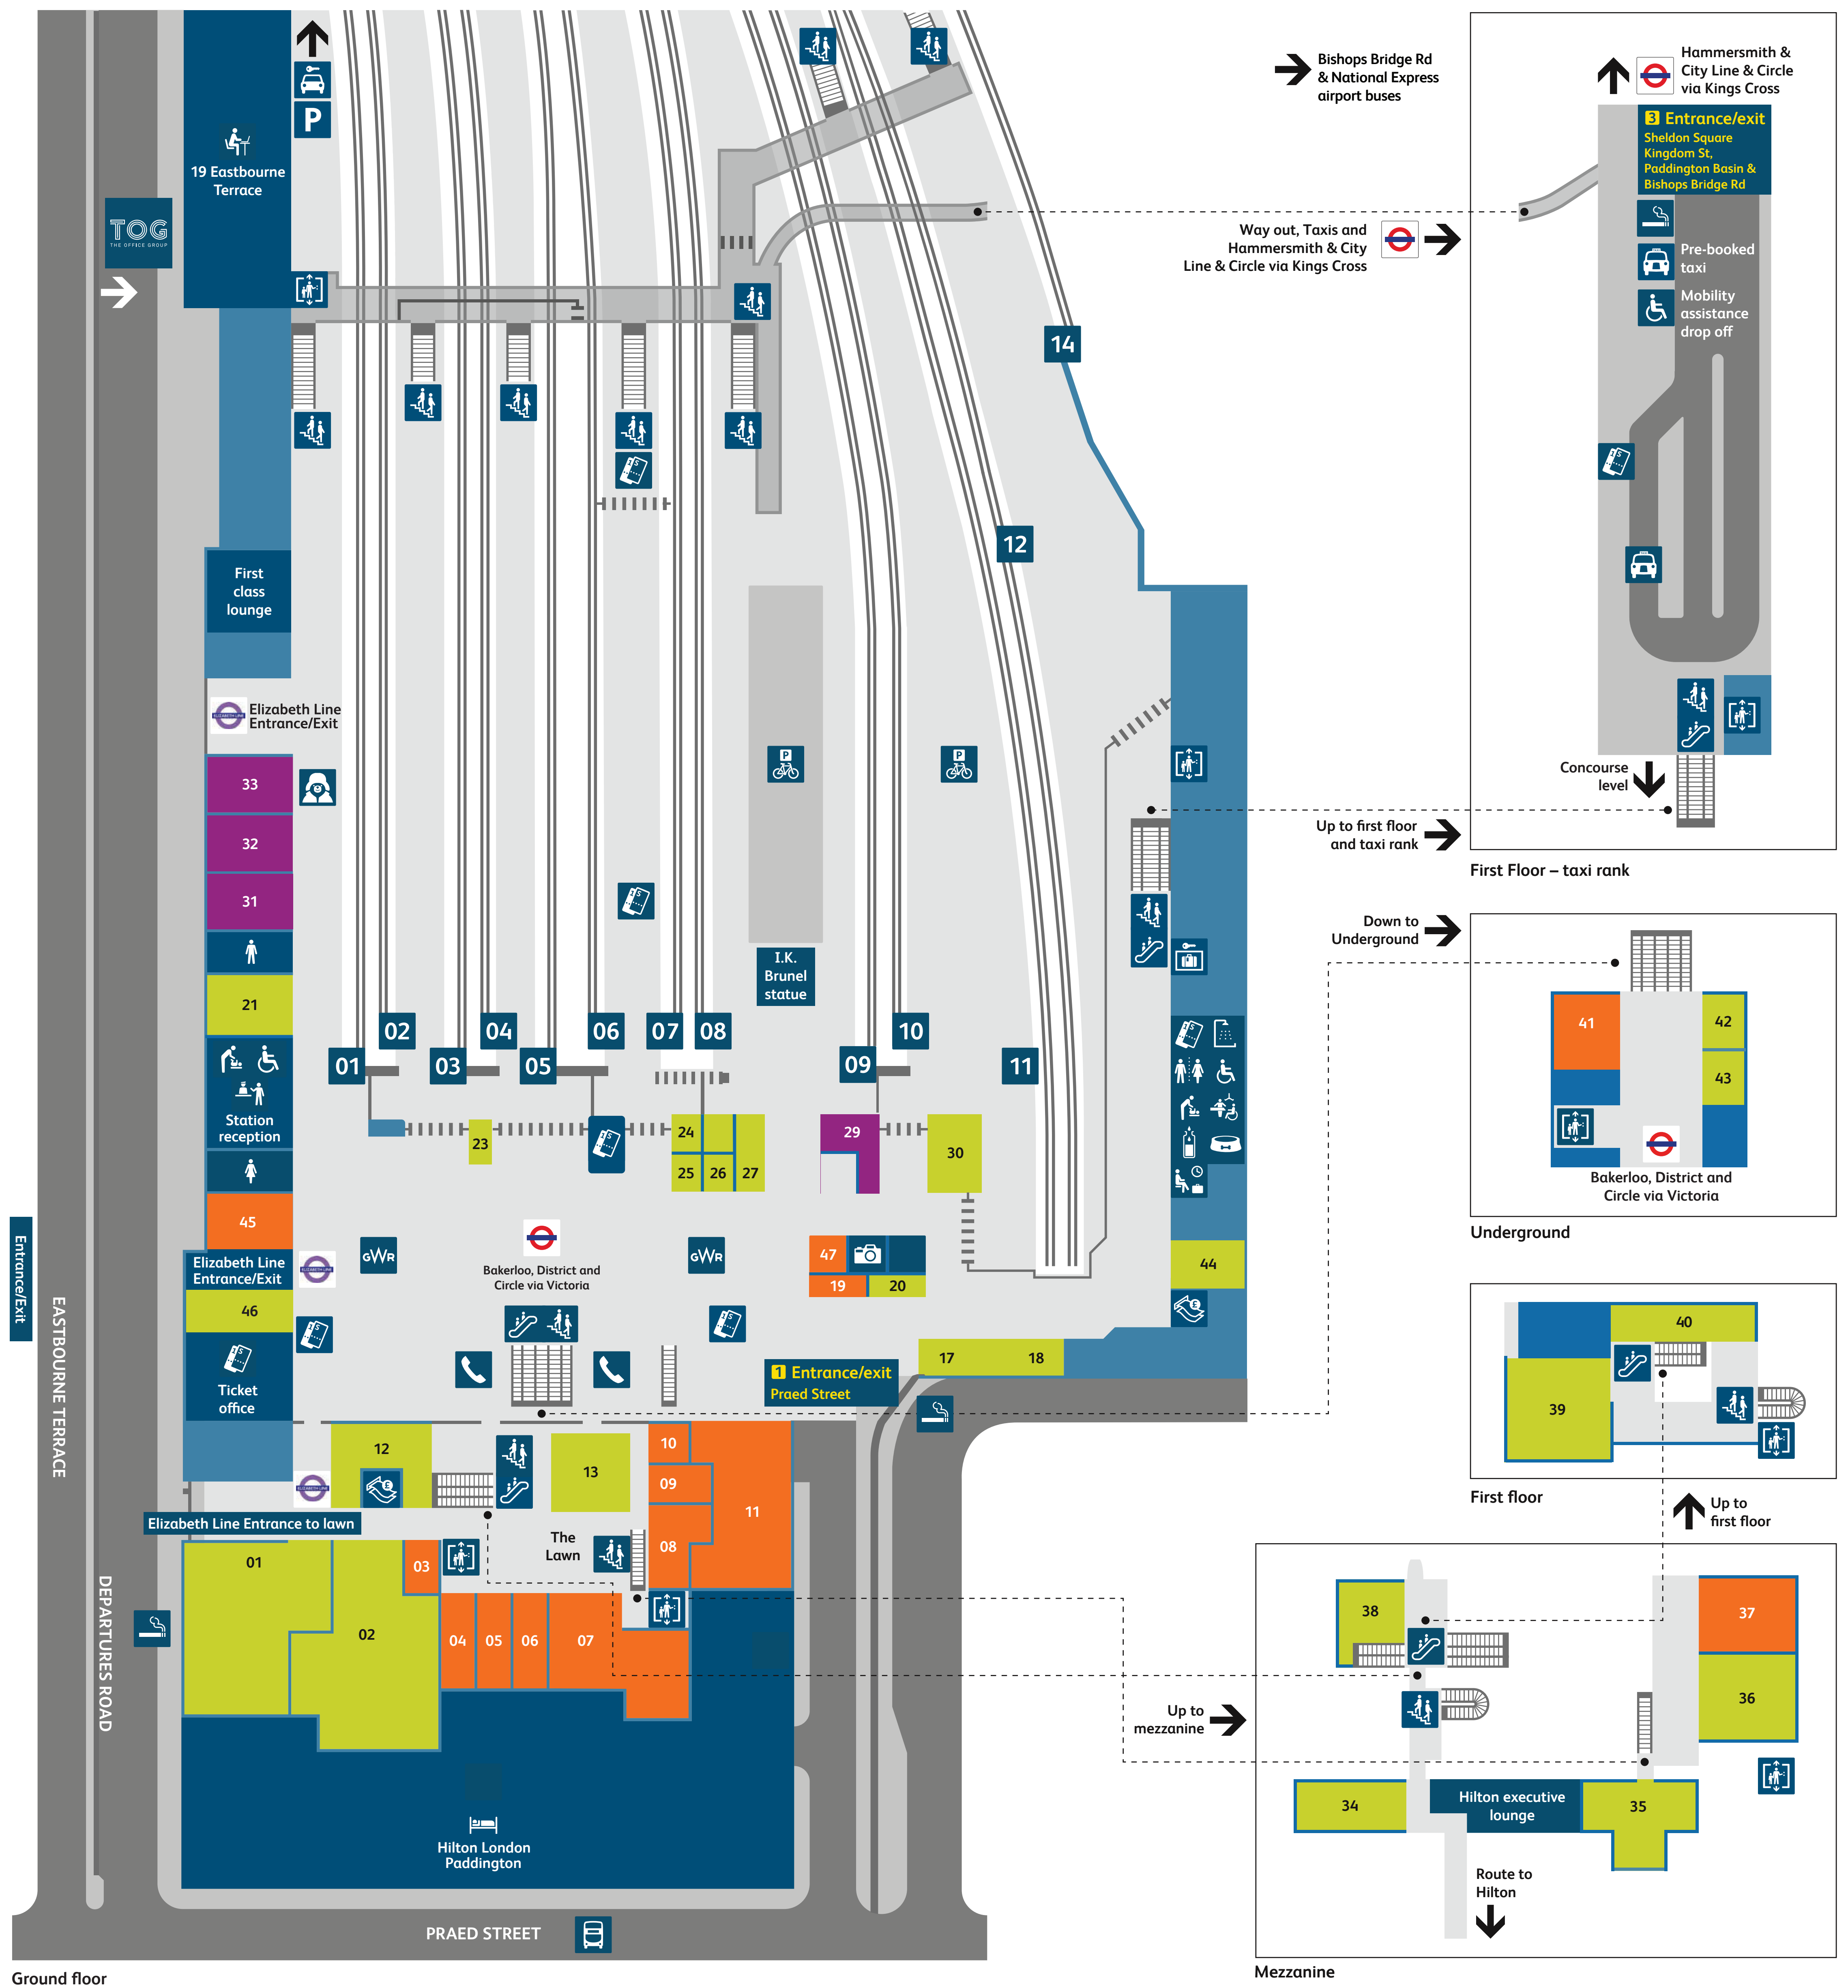

London Paddington Station map

Ground floor

Mezzanine

Services and facilities

- | | | | |
|--------------------------|--|------------------------|--|
| Accessible toilets | | Paddington Bear statue | |
| Baby change | | Parking | |
| Bike park | | Photobooth | |
| Buses | | Platform numbers | |
| Business centre | | Shower area | |
| Car hire | | Smoking area | |
| Cash point | | Stairs | |
| Changing place | | Station reception | |
| Currency exchange | | Taxis | |
| Escalators | | Telephones | |
| GWR information point | | The Office Group | |
| Hotel | | Tickets | |
| Left luggage / Concierge | | Toilets | |
| Lift | | Vending machine | |
| Lost property | | Water Fountain | |
| Mother and baby feeding | | Waiting room | |
| | | Dog's drinking water | |

Shopping

- | | |
|-----------------|-------|
| Accessorize | 05 |
| Boots | 07 |
| Cabin | 37 |
| Cards Galore | 10 |
| Fat Face | 04 |
| Hotel Chocolat | 19 |
| Isle of Flowers | 03 |
| Kiehl's | 09 |
| Lush | 06 |
| Oliver Bonas | 45 |
| Paddington Bear | 08 |
| Travelax | 47 |
| WHSmith | 11 41 |

Food and drink

- | | |
|-------------------------|-------|
| Barburrito | 38 |
| Burger King | 27 |
| Caffè Nero | 18 23 |
| Caffè Ritazza | 13 26 |
| Costa Coffee | 40 |
| Flying Coffee Bean | 46 |
| Krispy Kreme | 43 |
| Leon | 36 |
| Mad Bishop and Bear Pub | 39 |
| Millie's Cookies | 20 |
| M&S Simply Food | 02 |
| Paddington Bear Cafe | 35 |
| Panopolis | 24 |
| Pasty Shop | 17 |
| Pret A Manger | 21 44 |
| Sainsbury's Local | 01 |

- | | |
|----------------|----|
| The Savanna | 42 |
| The Beer House | 30 |
| Starbucks | 34 |
| Upper Crust | 25 |
| Wasabi | 12 |

Coming soon

- | | |
|-------------|-----|
| Coming Soon | 29 |
| Coming Soon | 31 |
| Coming Soon | 32 |
| Coming Soon | 33 |
| Coming Soon | 34a |
| Coming Soon | 60 |