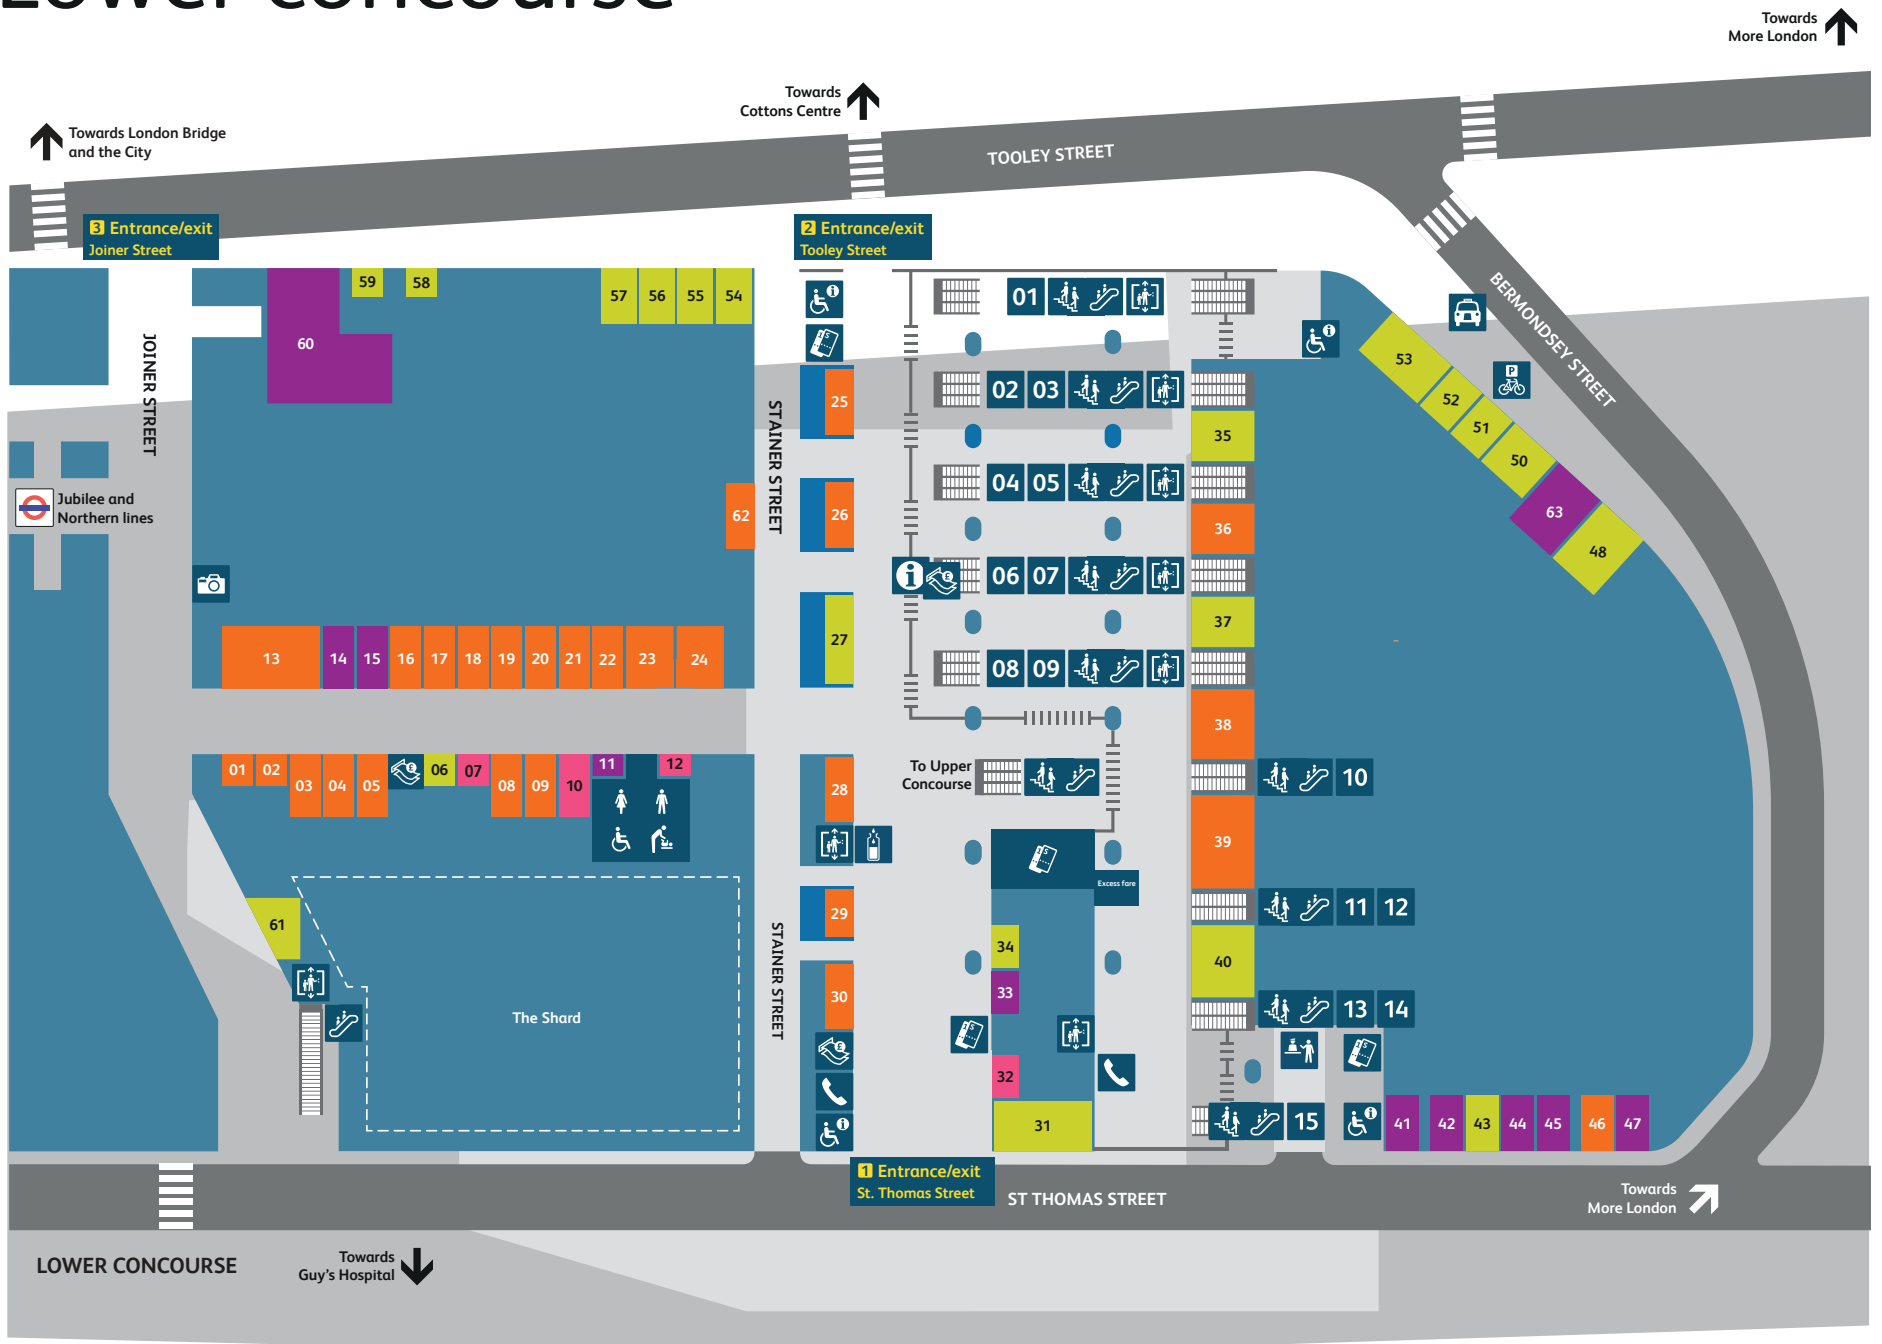

London Bridge Station map

Lower concourse

Services and facilities	Shopping	Food and Beverage	Services and facilities	Coming soon
Accessible toilets	Accessorize 25	The Body Shop 26	Ace FX 32	Coming soon 11
Accessible assistance point	Boots 38	The Bookshop by WHSmith 19	Aveda (Barbers) 10	Coming soon 14
Baby change	Fat Face 16	The Savanna 46	iSmash 07	Coming soon 15
Bike park	Hamleys 24	Urban Express 36	James Shoe Care & Dry Cleaning 12	Coming soon 33
Buses	Hotel Chocolat 28	Whittard of Chelsea 05		Coming soon (Food and Beverage) 41
Cash point	Isle of Flowers 62	Whistles 18		Coming soon (Bar) 42
Escalators	Kieh'l's 08	WHSmith 01, 29		Coming soon (Food and Beverage) 44
Information	M&S Simply Food 13			Coming soon (Food and Beverage) 45
Lift	MAC 22			Coming soon (Food and Beverage) 47
Photobooth	Nespresso 02			Coming soon (Bar) 60
Platform numbers	Oliver Bonas 39			Coming soon 63
Stairs	Pandora 03			
Station Reception	Pop-up retail 04, 20			
Taxis	Postmark 30			
Telephones	Reiss 17			
Tickets	Rituals 21			
Toilets	TechExpress 09			
Water fountain	Ted Baker 23			
		Bagel Factory 59		
		Caffè Nero 61, 31		
		Comptoir Libranis 53		
		Costa Coffee 40		
		Electric Shuffle 48		
		Farmer J 51		
		Flying Coffee Bean 58		
		Greggs 35		
		Honest Burgers 50		
		Krispy Kreme 34		
		Leon 37		
		Marley's Cupcakes 06		
		McDonalds 54		
		Pizza Pilgrims 52		
		Pret A Manger 27		
		Pure 56		
		Smashing Plates 43		
		Starbucks 57		
		Wasabi 55		

Upper concourse

Services and facilities	Food and Beverage	Shopping	Coming soon
Accessible toilets	Telephones	Caffè Nero 12	Coming soon 01
Accessible assistance point	Tickets	Costa 07	Coming soon 02
Baby change	Toilets	M&S Simply Food 17	Coming soon 04
Bike park		Pasty Shop 14	Coming soon 08
Buses		Redwood Sports Bar 05	Coming soon 11
Cash point			Coming soon 13
Escalators			Coming soon 15
Information			
Lift			
Photobooth			
Platform numbers			
Stairs			
Taxis			
		Cards Galore 09	
		Excess Baggage Company 03	
		Sweet Express 10	
		WHSmith 18	