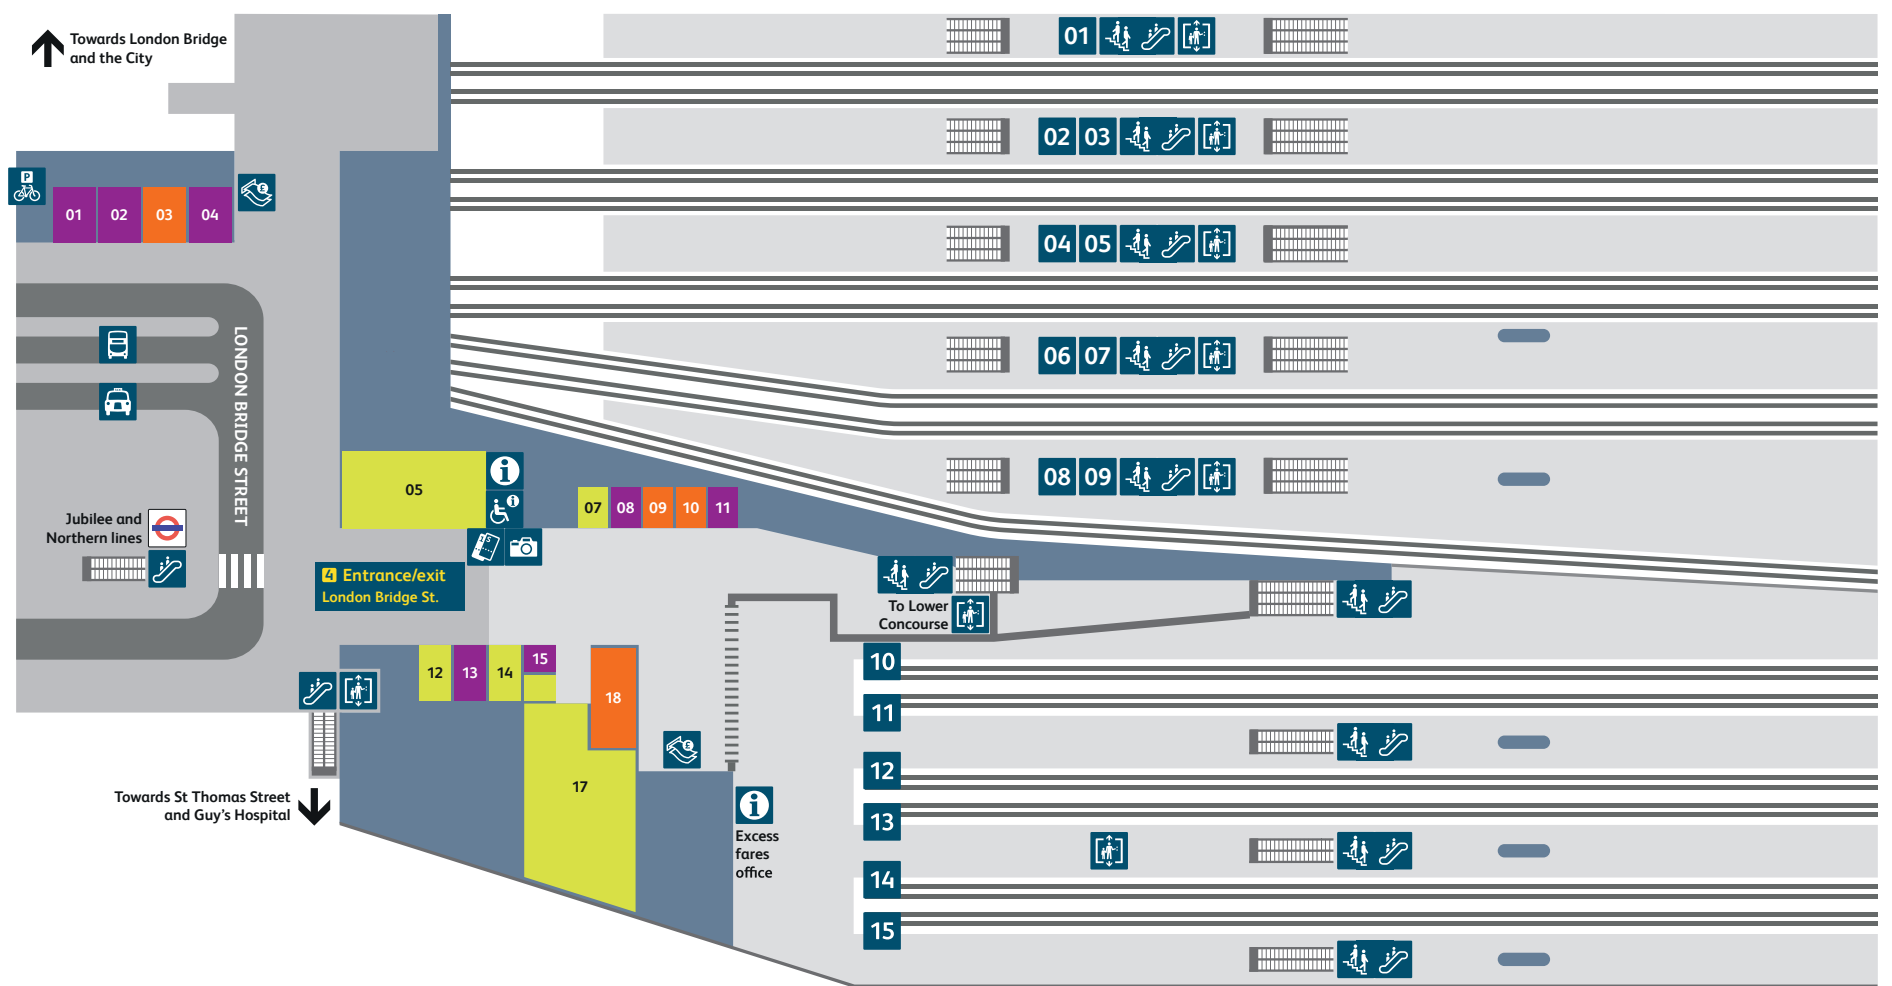

London Bridge Station map

Lower concourse

Services and facilities	Shopping	Food and Beverage	Services and facilities	Coming soon
Accessible toilets	Accessorize 25	The Body Shop 26	Ace FX 32	Coming soon 11
Accessible assistance point	Boots 38	The Bookshop by WHSmith 19	Aveda (Barbers) 10	Coming soon 14
Baby change	Fat Face 16	The Savanna 46	iSmash 07	Coming soon 15
Bike park	Hamleys 24	Urban Express 36	James Shoe Care & Dry Cleaning 12	Coming soon 33
Buses	Hotel Chocolat 28	Whittard of Chelsea 05		Coming soon (Food and Beverage) 41
Cash point	Isle of Flowers 62	Whistles 18		Coming soon (Bar) 42
Escalators	Kieh'l's 08	WHSmith 01, 29		Coming soon (Food and Beverage) 44
Information	M&S Simply Food 13			Coming soon (Food and Beverage) 45
Lift	MAC 22			Coming soon (Food and Beverage) 47
Photobooth	Nespresso 02			Coming soon (Bar) 60
Platform numbers	Oliver Bonas 39			Coming soon 63
Stairs	Pandora 03			
Station Reception	Pop-up retail 04, 20			
Taxis	Postmark 30			
Telephones	Reiss 17			
Tickets	Rituals 21			
Toilets	TechExpress 09			
Water fountain	Ted Baker 23			
		Bagel Factory 59		
		Caffè Nero 61, 31		
		Comptoir Libranis 53		
		Costa Coffee 40		
		Electric Shuffle 48		
		Farmer J 51		
		Flying Coffee Bean 58		
		Greggs 35		
		Honest Burgers 50		
		Krispy Kreme 34		
		Leon 37		
		Marley's Cupcakes 06		
		McDonalds 54		
		Pizza Pilgrims 52		
		Pret A Manger 27		
		Pure 56		
		Smashing Plates 43		
		Starbucks 57		
		Wasabi 55		

Upper concourse

Services and facilities	Food and Beverage	Shopping	Coming soon
Accessible toilets	Telephones	Caffè Nero 12	Coming soon 01
Accessible assistance point	Tickets	Costa 07	Coming soon 02
Baby change	Toilets	M&S Simply Food 17	Coming soon 04
Bike park		Pasty Shop 14	Coming soon 08
Buses		Redwood Sports Bar 05	Coming soon 11
Cash point			Coming soon 13
Escalators			Coming soon 15
Information			
Lift			
Photobooth			
Platform numbers			
Stairs			
Taxis			
		Cards Galore 09	
		Excess Baggage Company 03	
		Sweet Express 10	
		WHSmith 18	