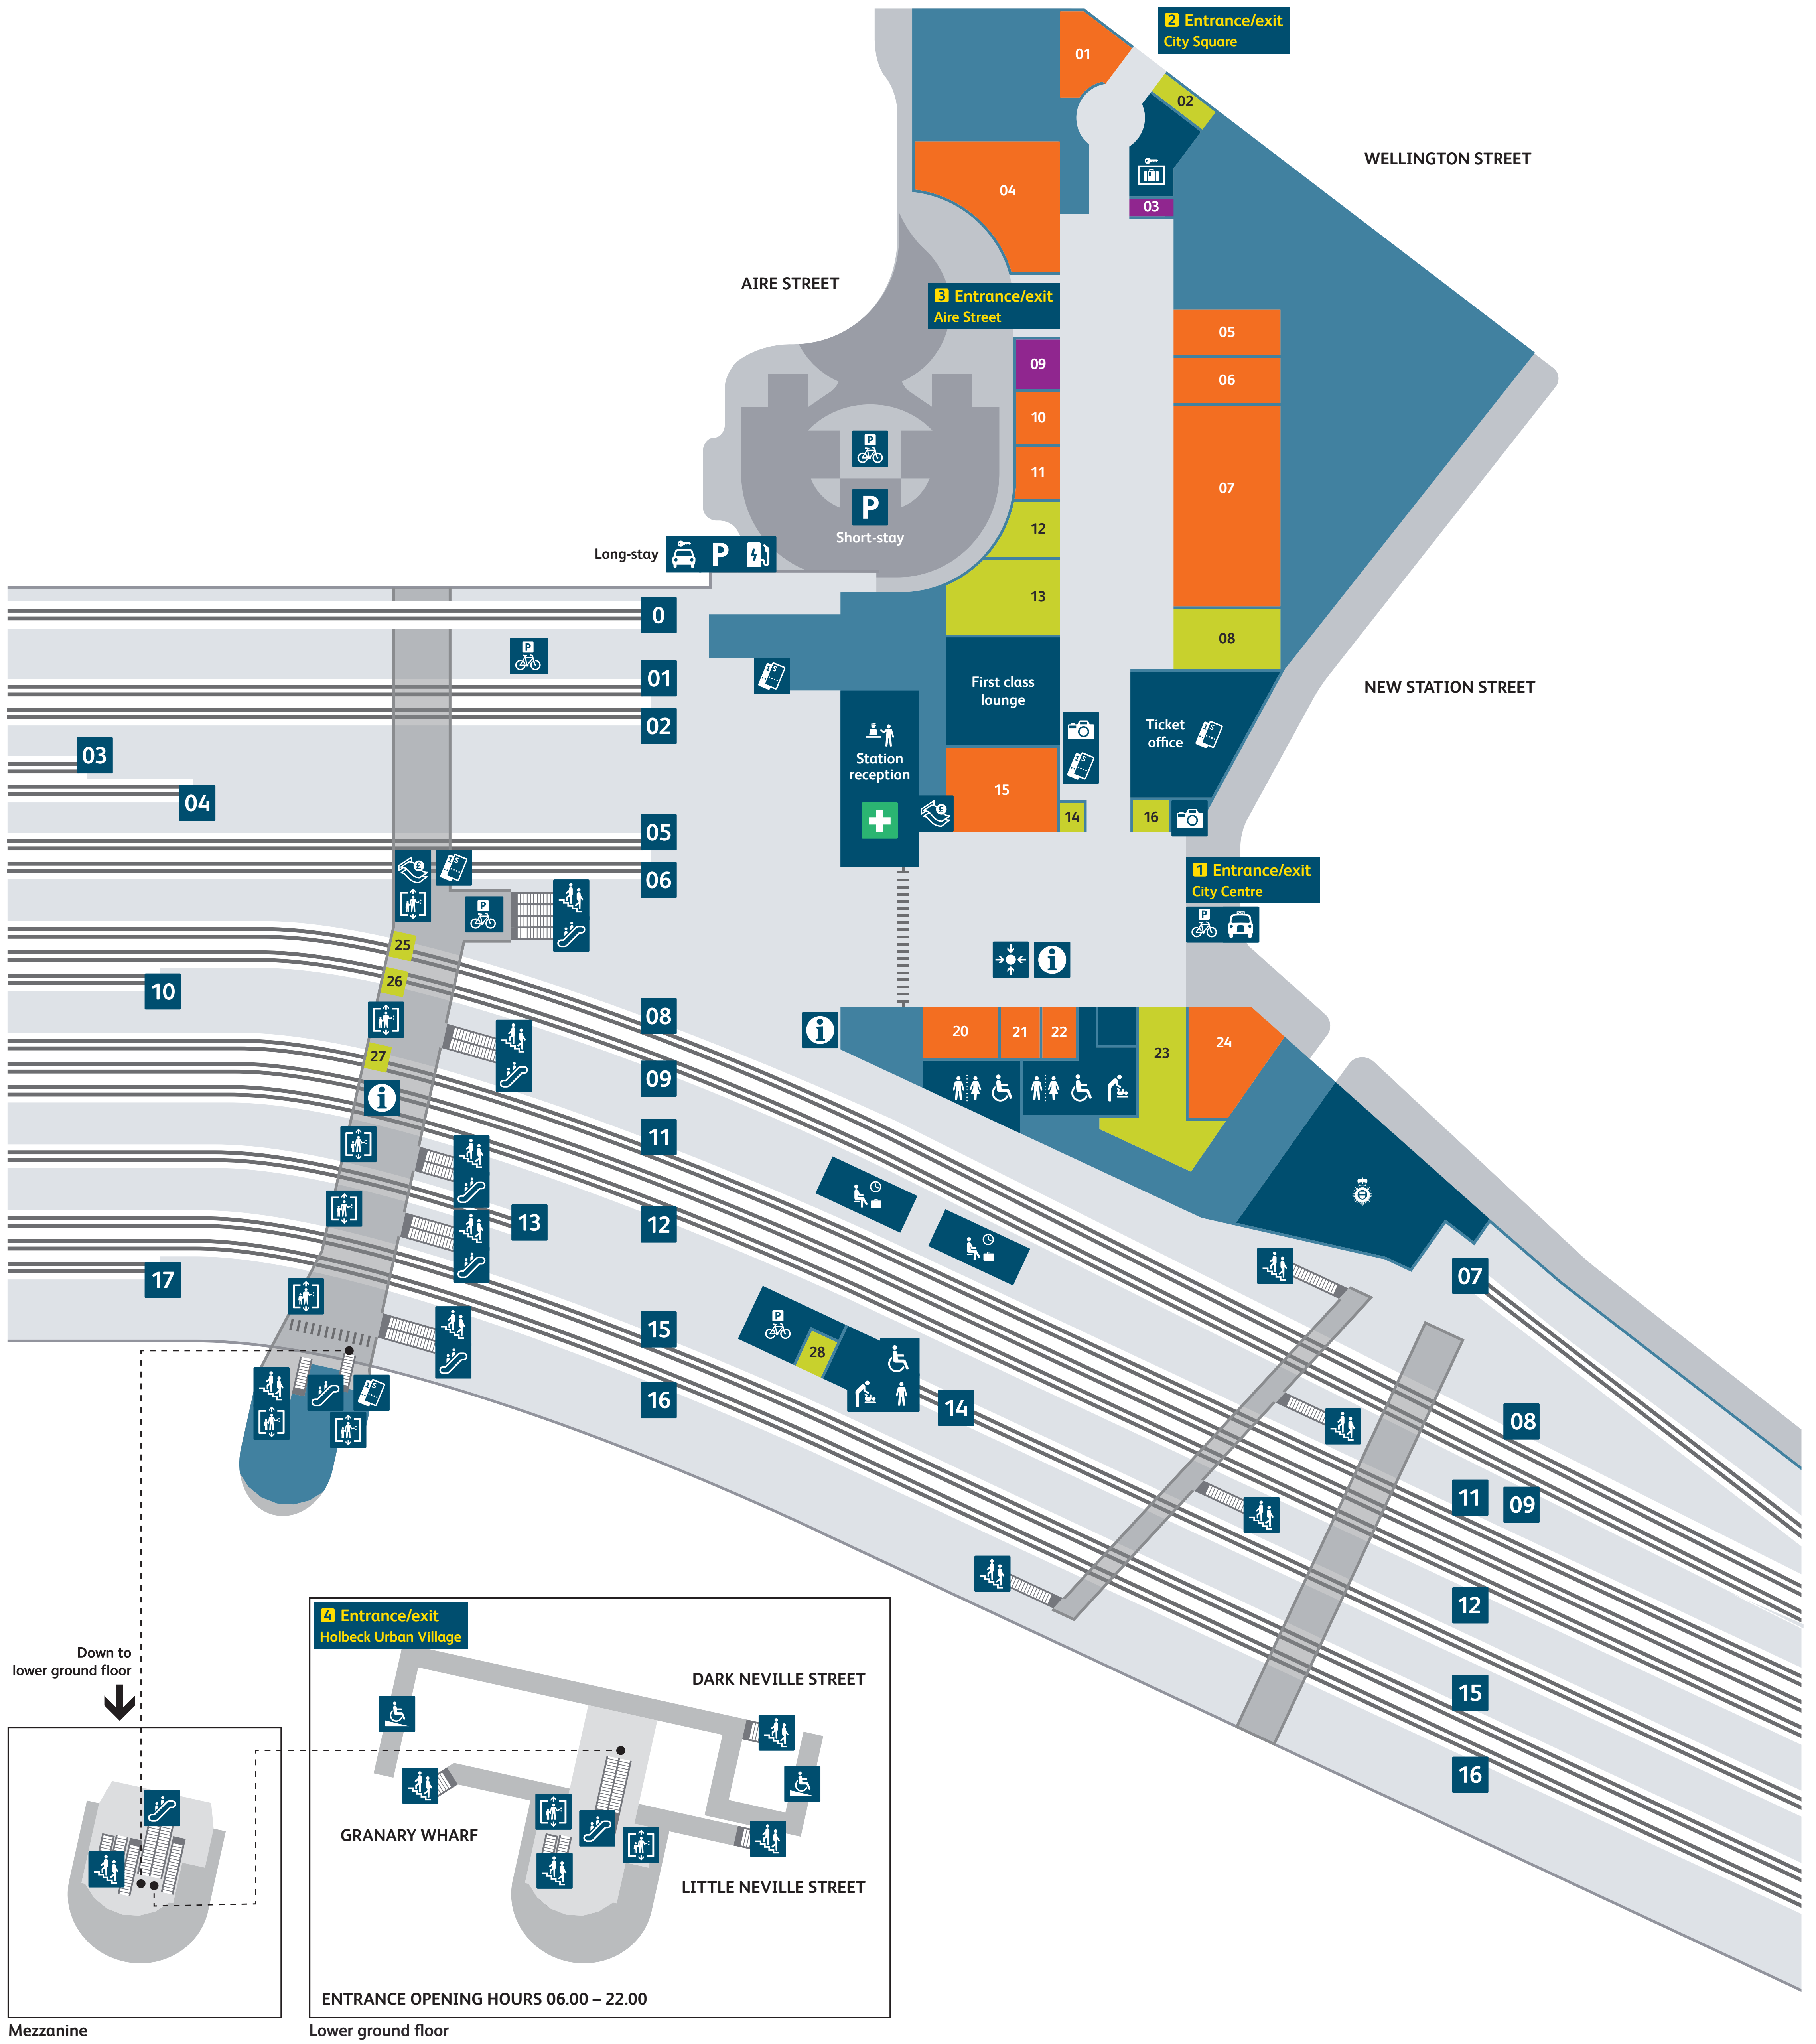

Leeds City Station map

Services and facilities

- Accessible toilets
- Baby change
- Bike park
- British Transport Police
- Buses
- Car hire
- Cash point
- Electric Car Charging Point
- Escalators
- Information
- Left luggage / Concierge
- Lift

- Meeting point
- Parking
- Photobooth
- Platform numbers
- Ramp
- Stairs
- Station reception
- Taxis
- Telephones
- Tickets
- Toilets
- Waiting room

Shopping

- Boots
- M&S Simply Food
- Pop-up Retail
- Sainsburys
- The Bookshop by WHSmith
- WHSmith
- William Hill

Food and drink

- Bagel Factory
- Caffè Nero
- Coffee Room
- JD Wetherspoons (pub)
- KFC
- Leon
- McDonald's
- Panopolis
- Pret a Manger
- Starbucks
- The Beer House
- The Pasty Shop
- Upper Crust

Coming Soon