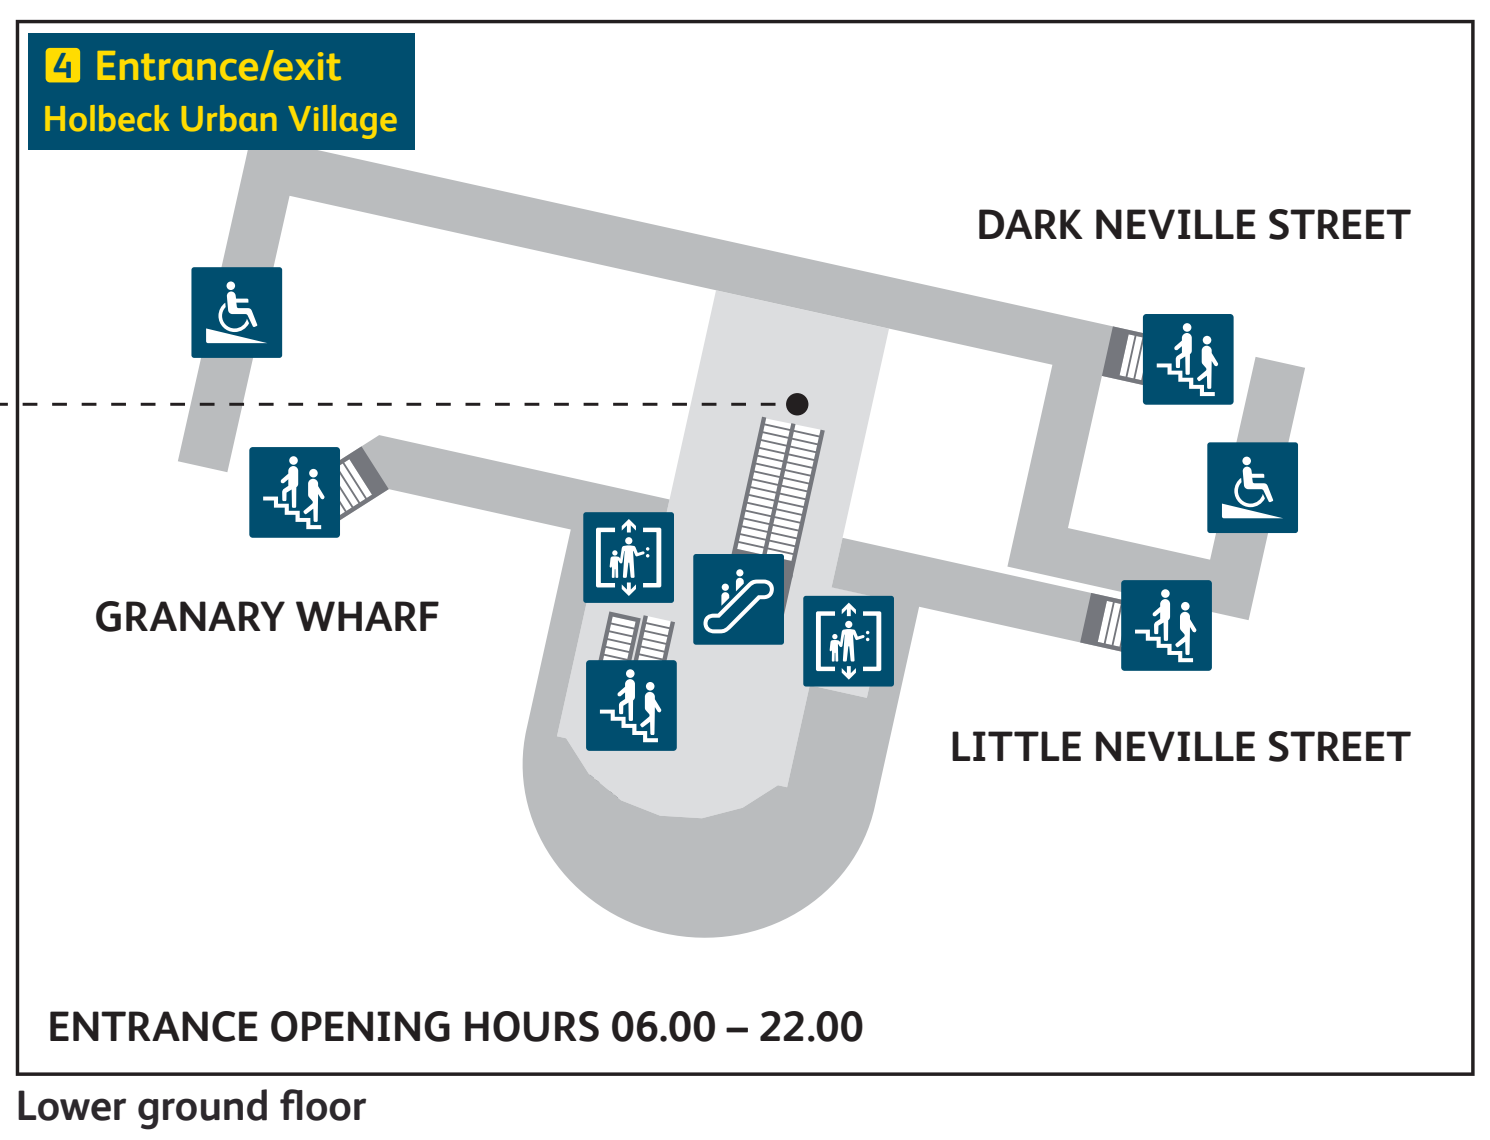

Leeds City Station map

Services and facilities

- Accessible toilets
- Baby change
- Bike park
- British Transport Police
- Buses
- Car hire
- Cash point
- Electric Car Charging Point
- Escalators
- Information
- Left luggage / Concierge
- Lift

- Meeting point
- Parking
- Photobooth
- Platform numbers
- Ramp
- Stairs
- Station reception
- Taxis
- Telephones
- Tickets
- Toilets
- Waiting room

Shopping

- Boots
- M&S Simply Food
- Pop-up Retail
- Sainsburys
- The Bookshop by WHSmith
- WHSmith
- William Hill

Food and drink

- Bagel Factory
- Caffè Nero
- Coffee Room
- JD Wetherspoons (pub)
- KFC
- Leon
- McDonald's
- Panopolis
- Pret a Manger
- Starbucks
- The Beer House
- The Pasty Shop
- Upper Crust

Coming Soon