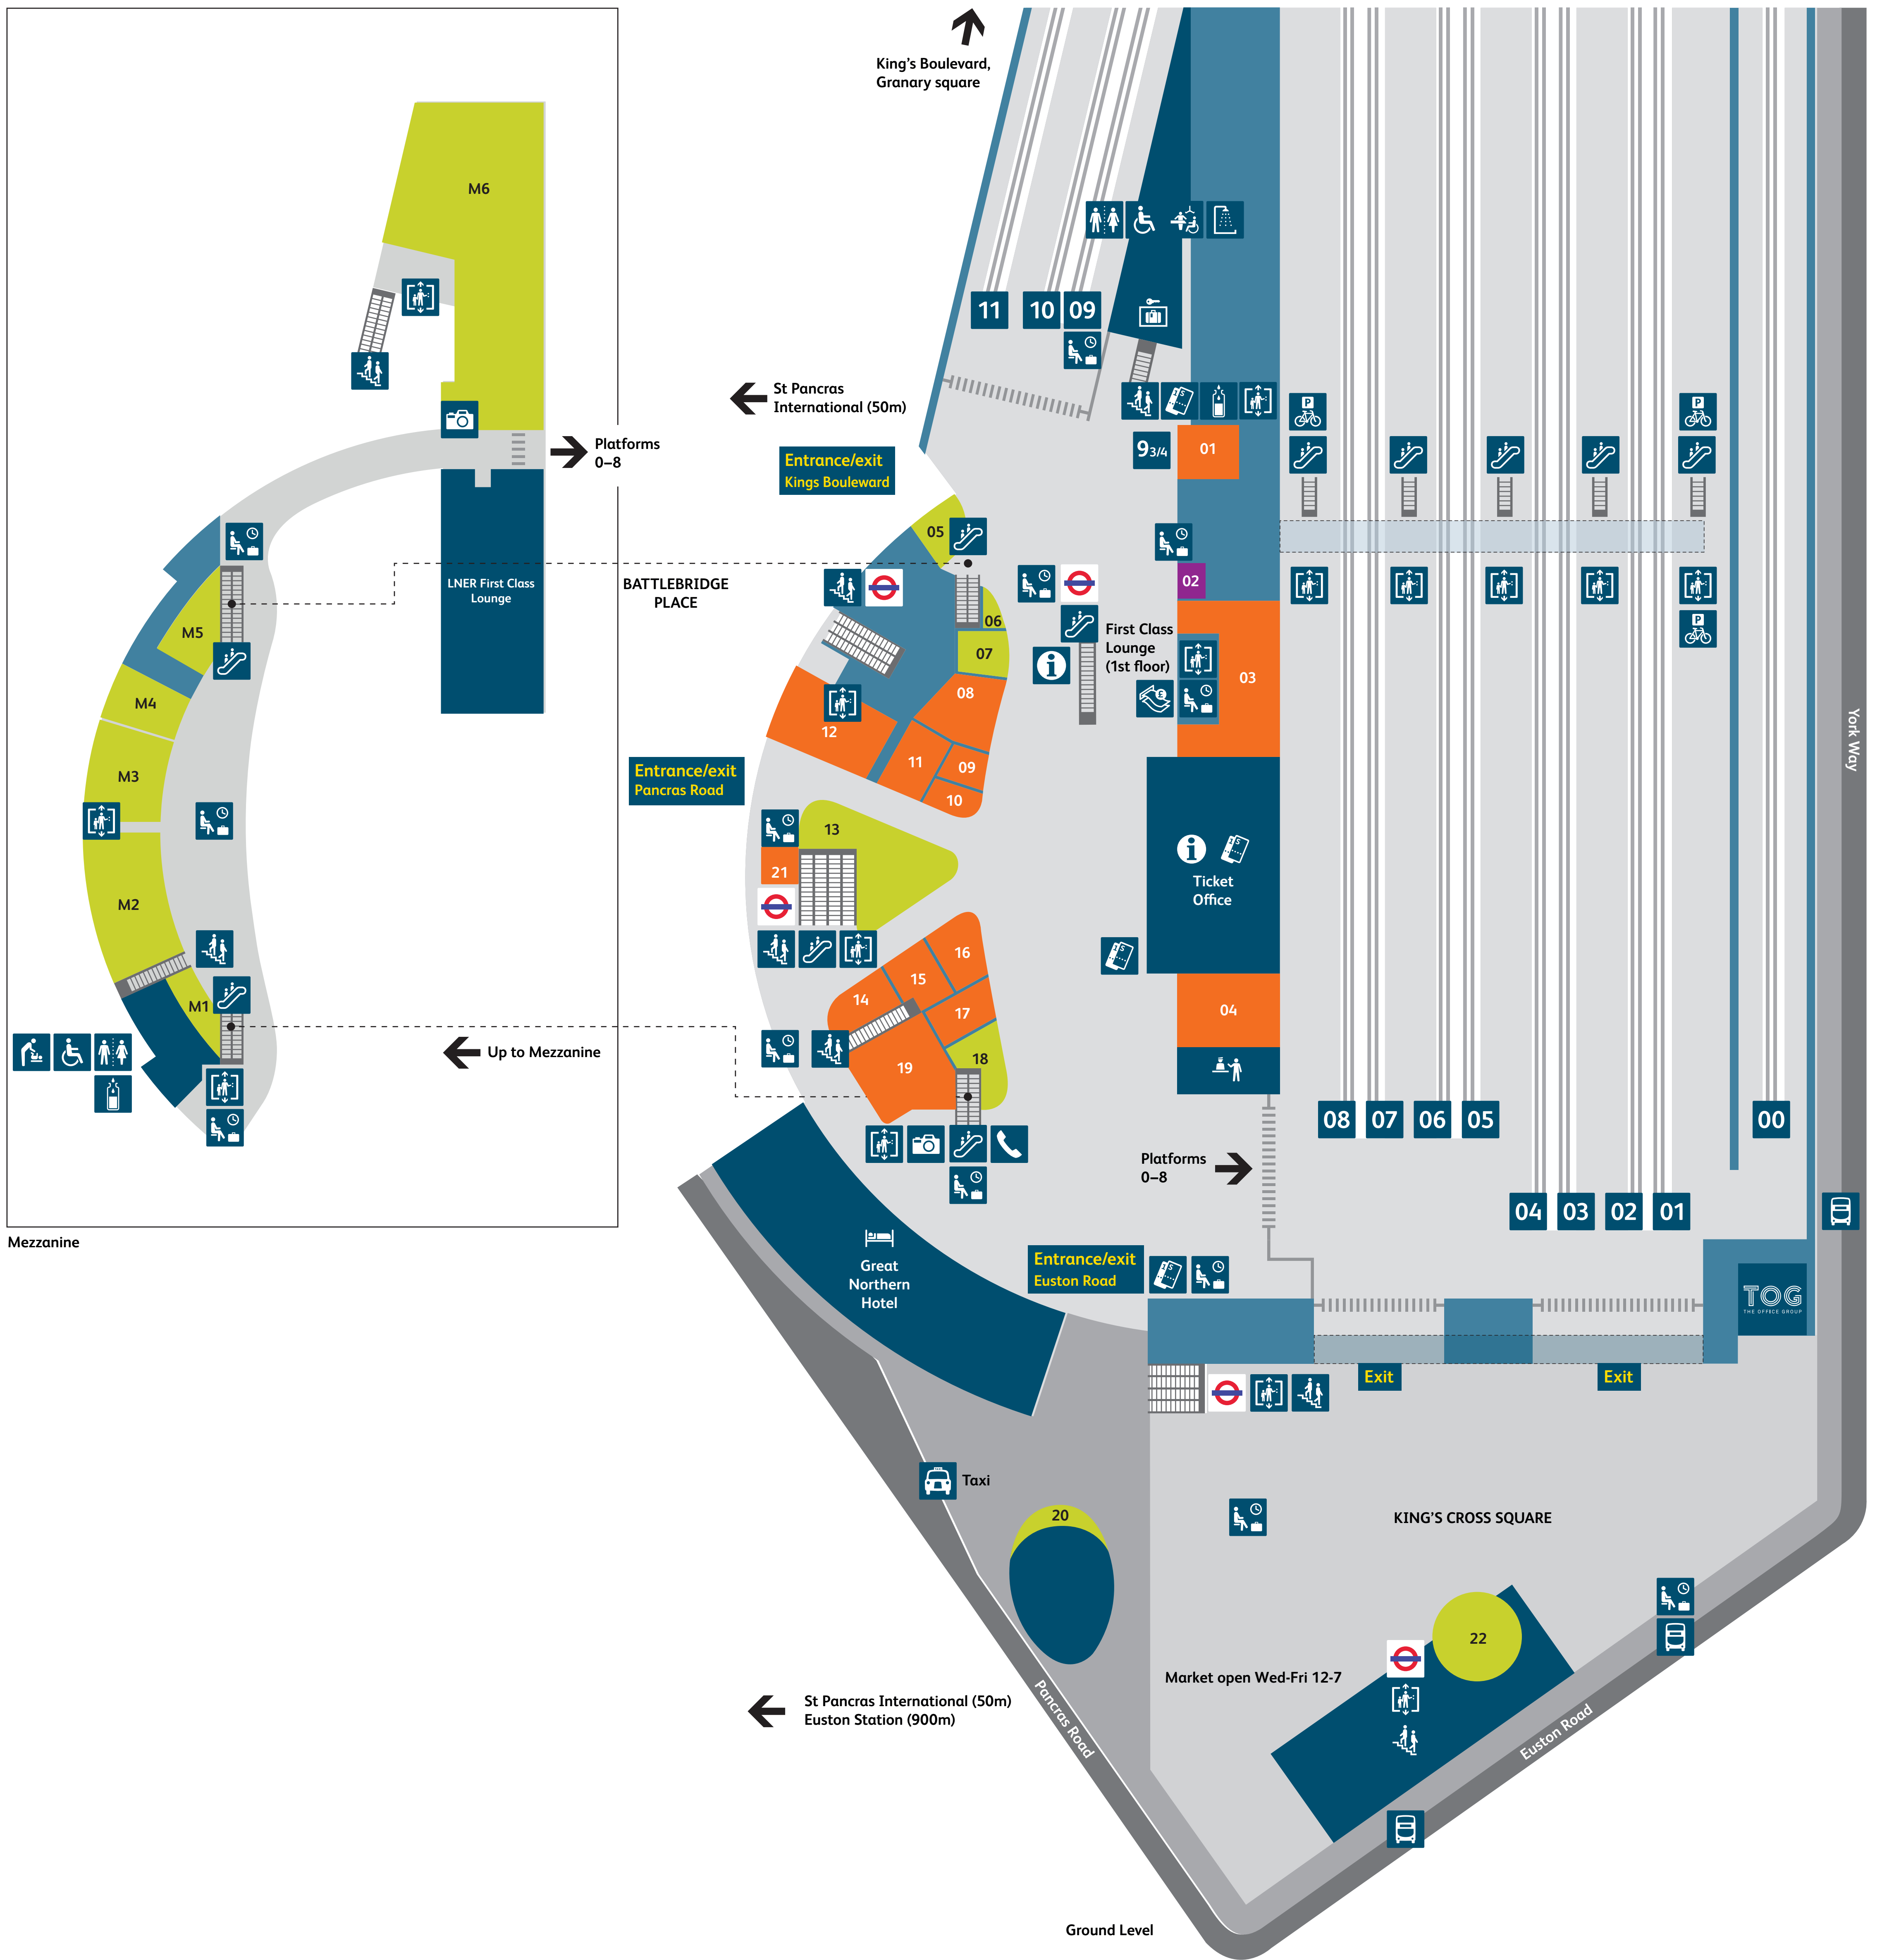

King's Cross Station map

Services and facilities

Accessible toilets		Seating	
ATM		Shower	
Baby change		Stairs	
Bike park		Station	
Buses		Station reception	
Changing place		Taxis	
Escalators		Telephones	
Information		The Office Group	
Left luggage		Ticket Office	
Lift		Ticket Vending Machine	
Photobooth		Water Fountain	
Platform 9 3/4			
Platform numbers			
Police			

Shopping

Boots	12
FatFace	11
Harry Potter Shop	01
Hotel Chocolat	09
Isle of Flowers	21
Kiehl's	10
Leon	04
Little Waitrose	03
M&S Simply Food	19
Oliver Bonas	17
Pandora	16
Postmark	14
Rituals	15
WHSmith	08

Food and drink

Black Sheep Coffee	22
Caffè Nero	05
Costa Coffee	M1
Giraffe Stop	M2
Greggs	M4
Pasty Shop	06
Pret a Manger	13 20
Prezzo	M3
Starbucks	18
The Parcel Yard pub	M6
Upper Crust	07
Wasabi	M5

Coming Soon