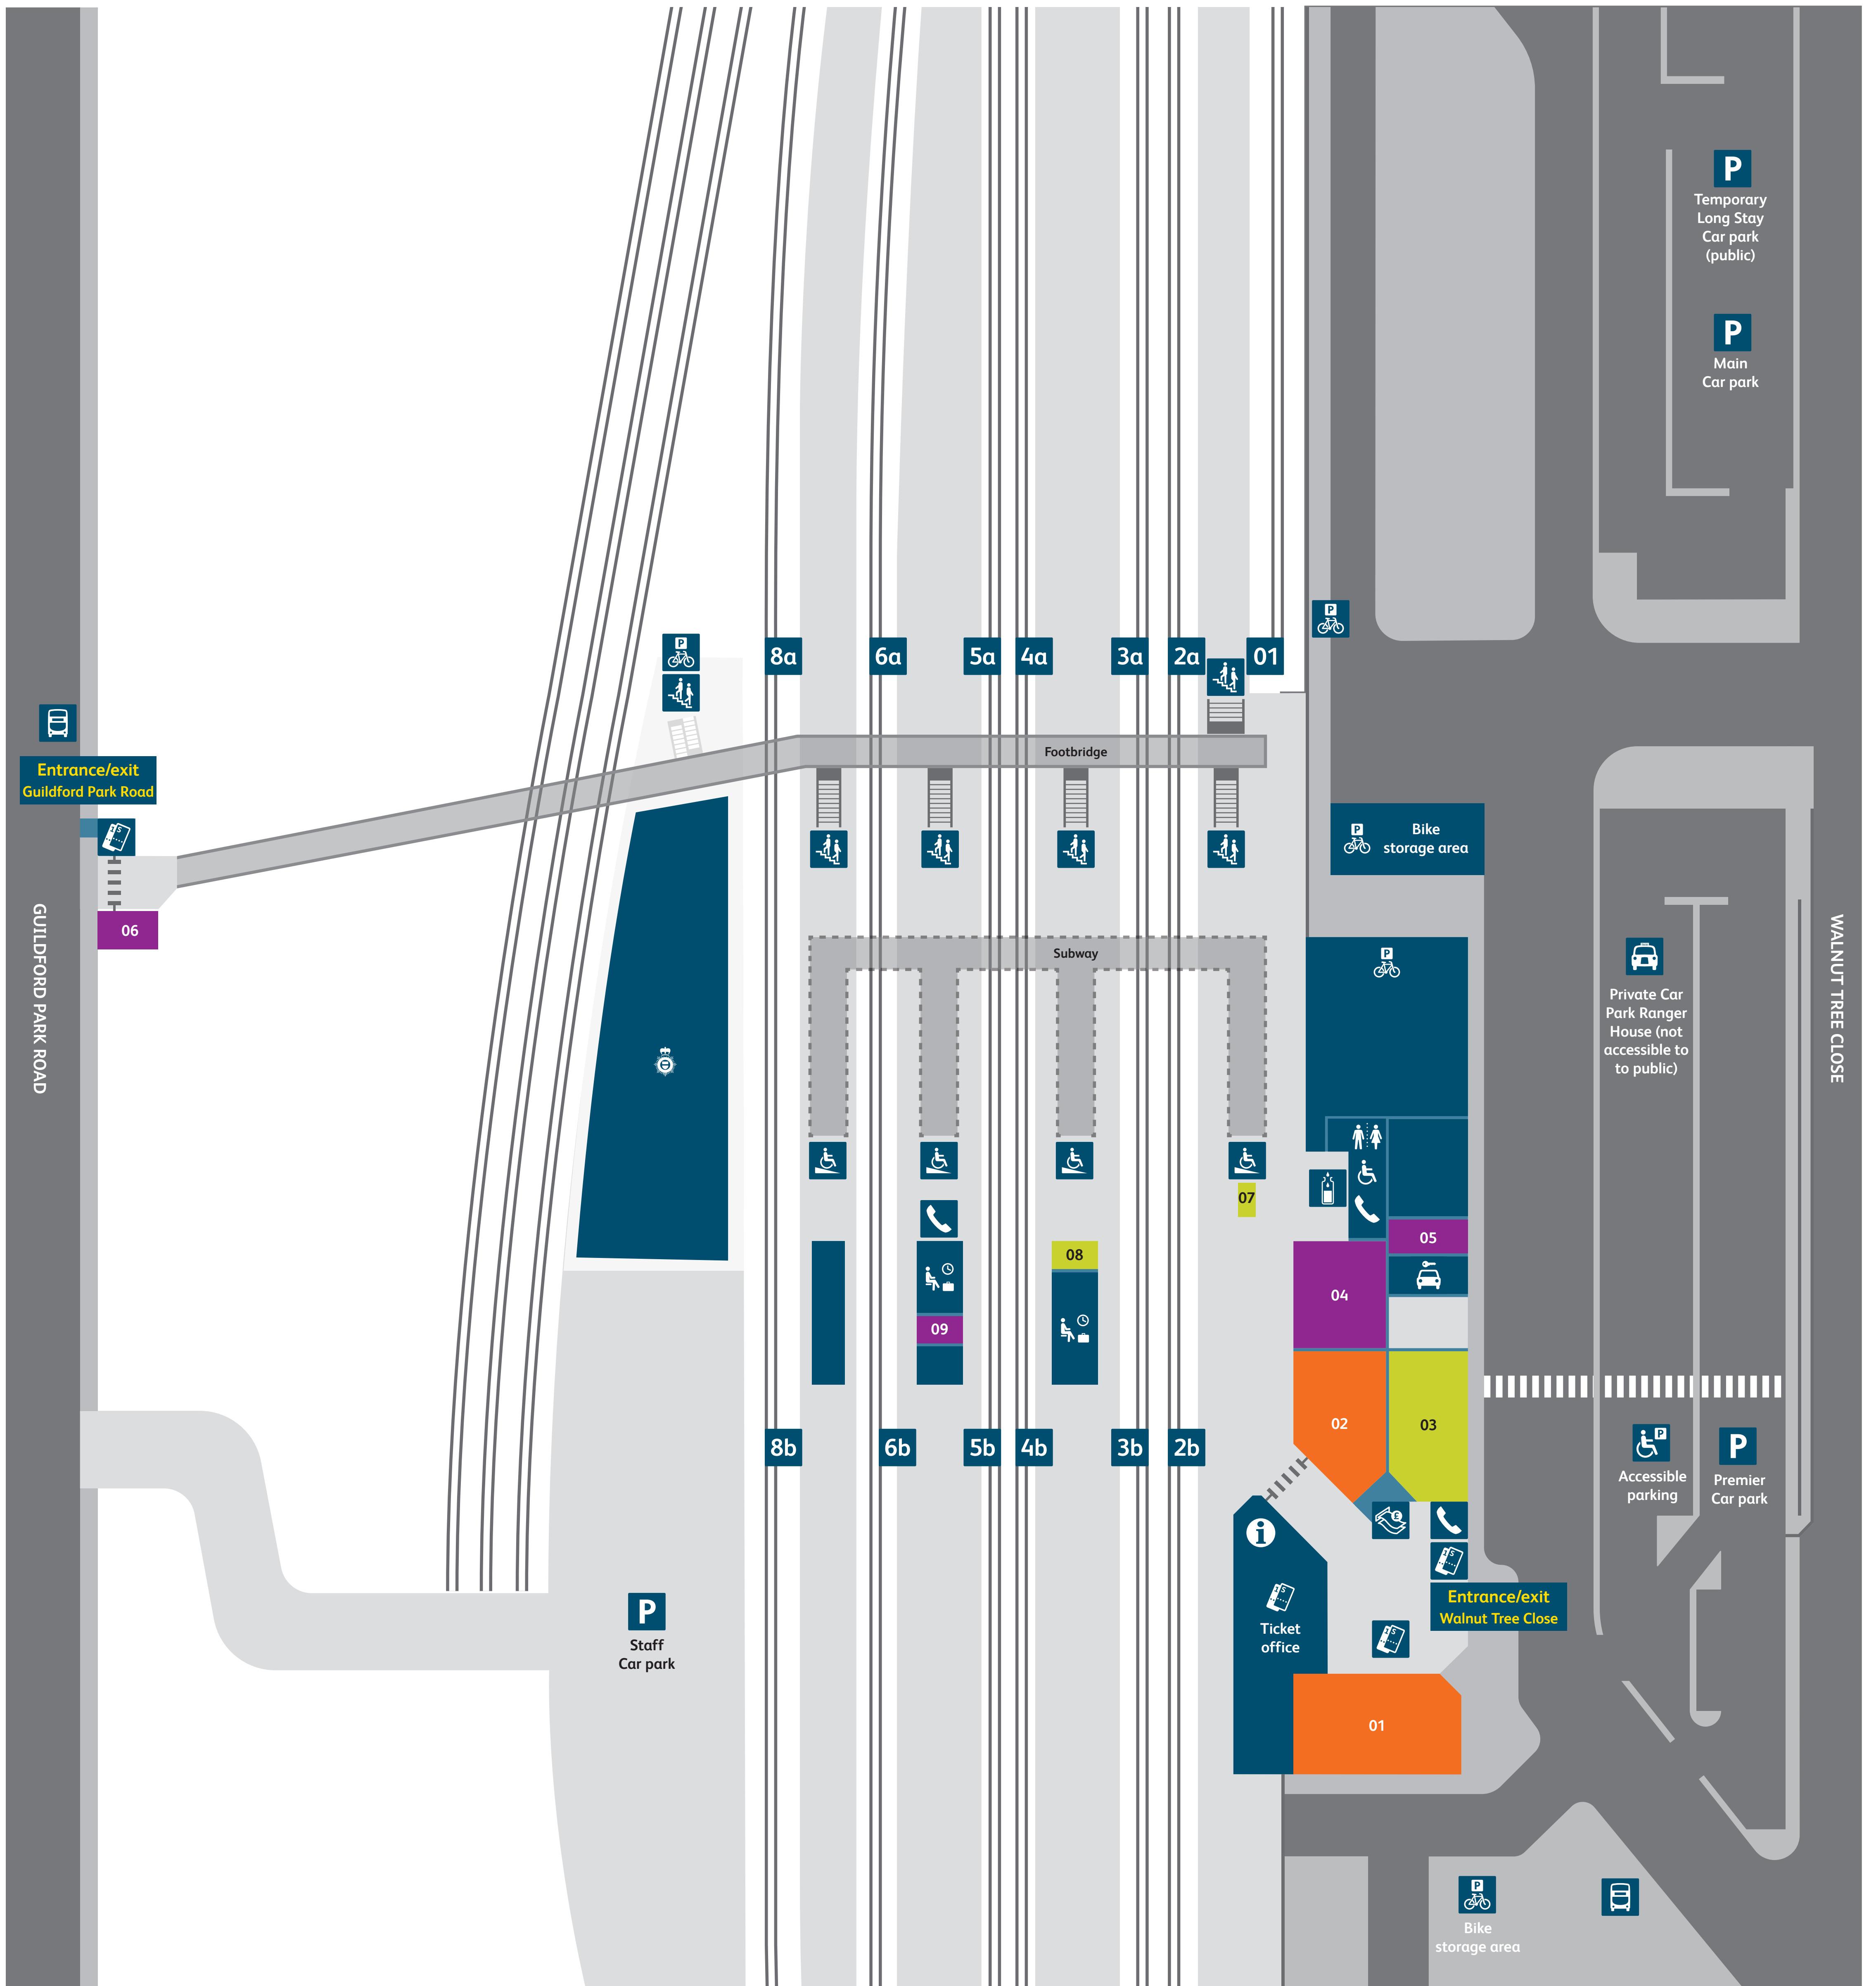

Guildford Station map

Services and facilities

- Accessible parking
- Accessible toilets
- Baby change
- Bike park
- Buses
- BT Police
- Car hire
- Cash point
- Information
- Parking
- Platform number
- Ramp
- Stairs
- Taxis

- Telephones
- Tickets
- Toilets
- Waiting room
- Water fountain

Shopping

- Marks & Spencer
- WH Smith

Food and drink

- Cafe Xpress
- Costa Coffee
- FCB Coffee

Coming soon

- Coming Soon
- Coming Soon
- Coming Soon
- Coming Soon