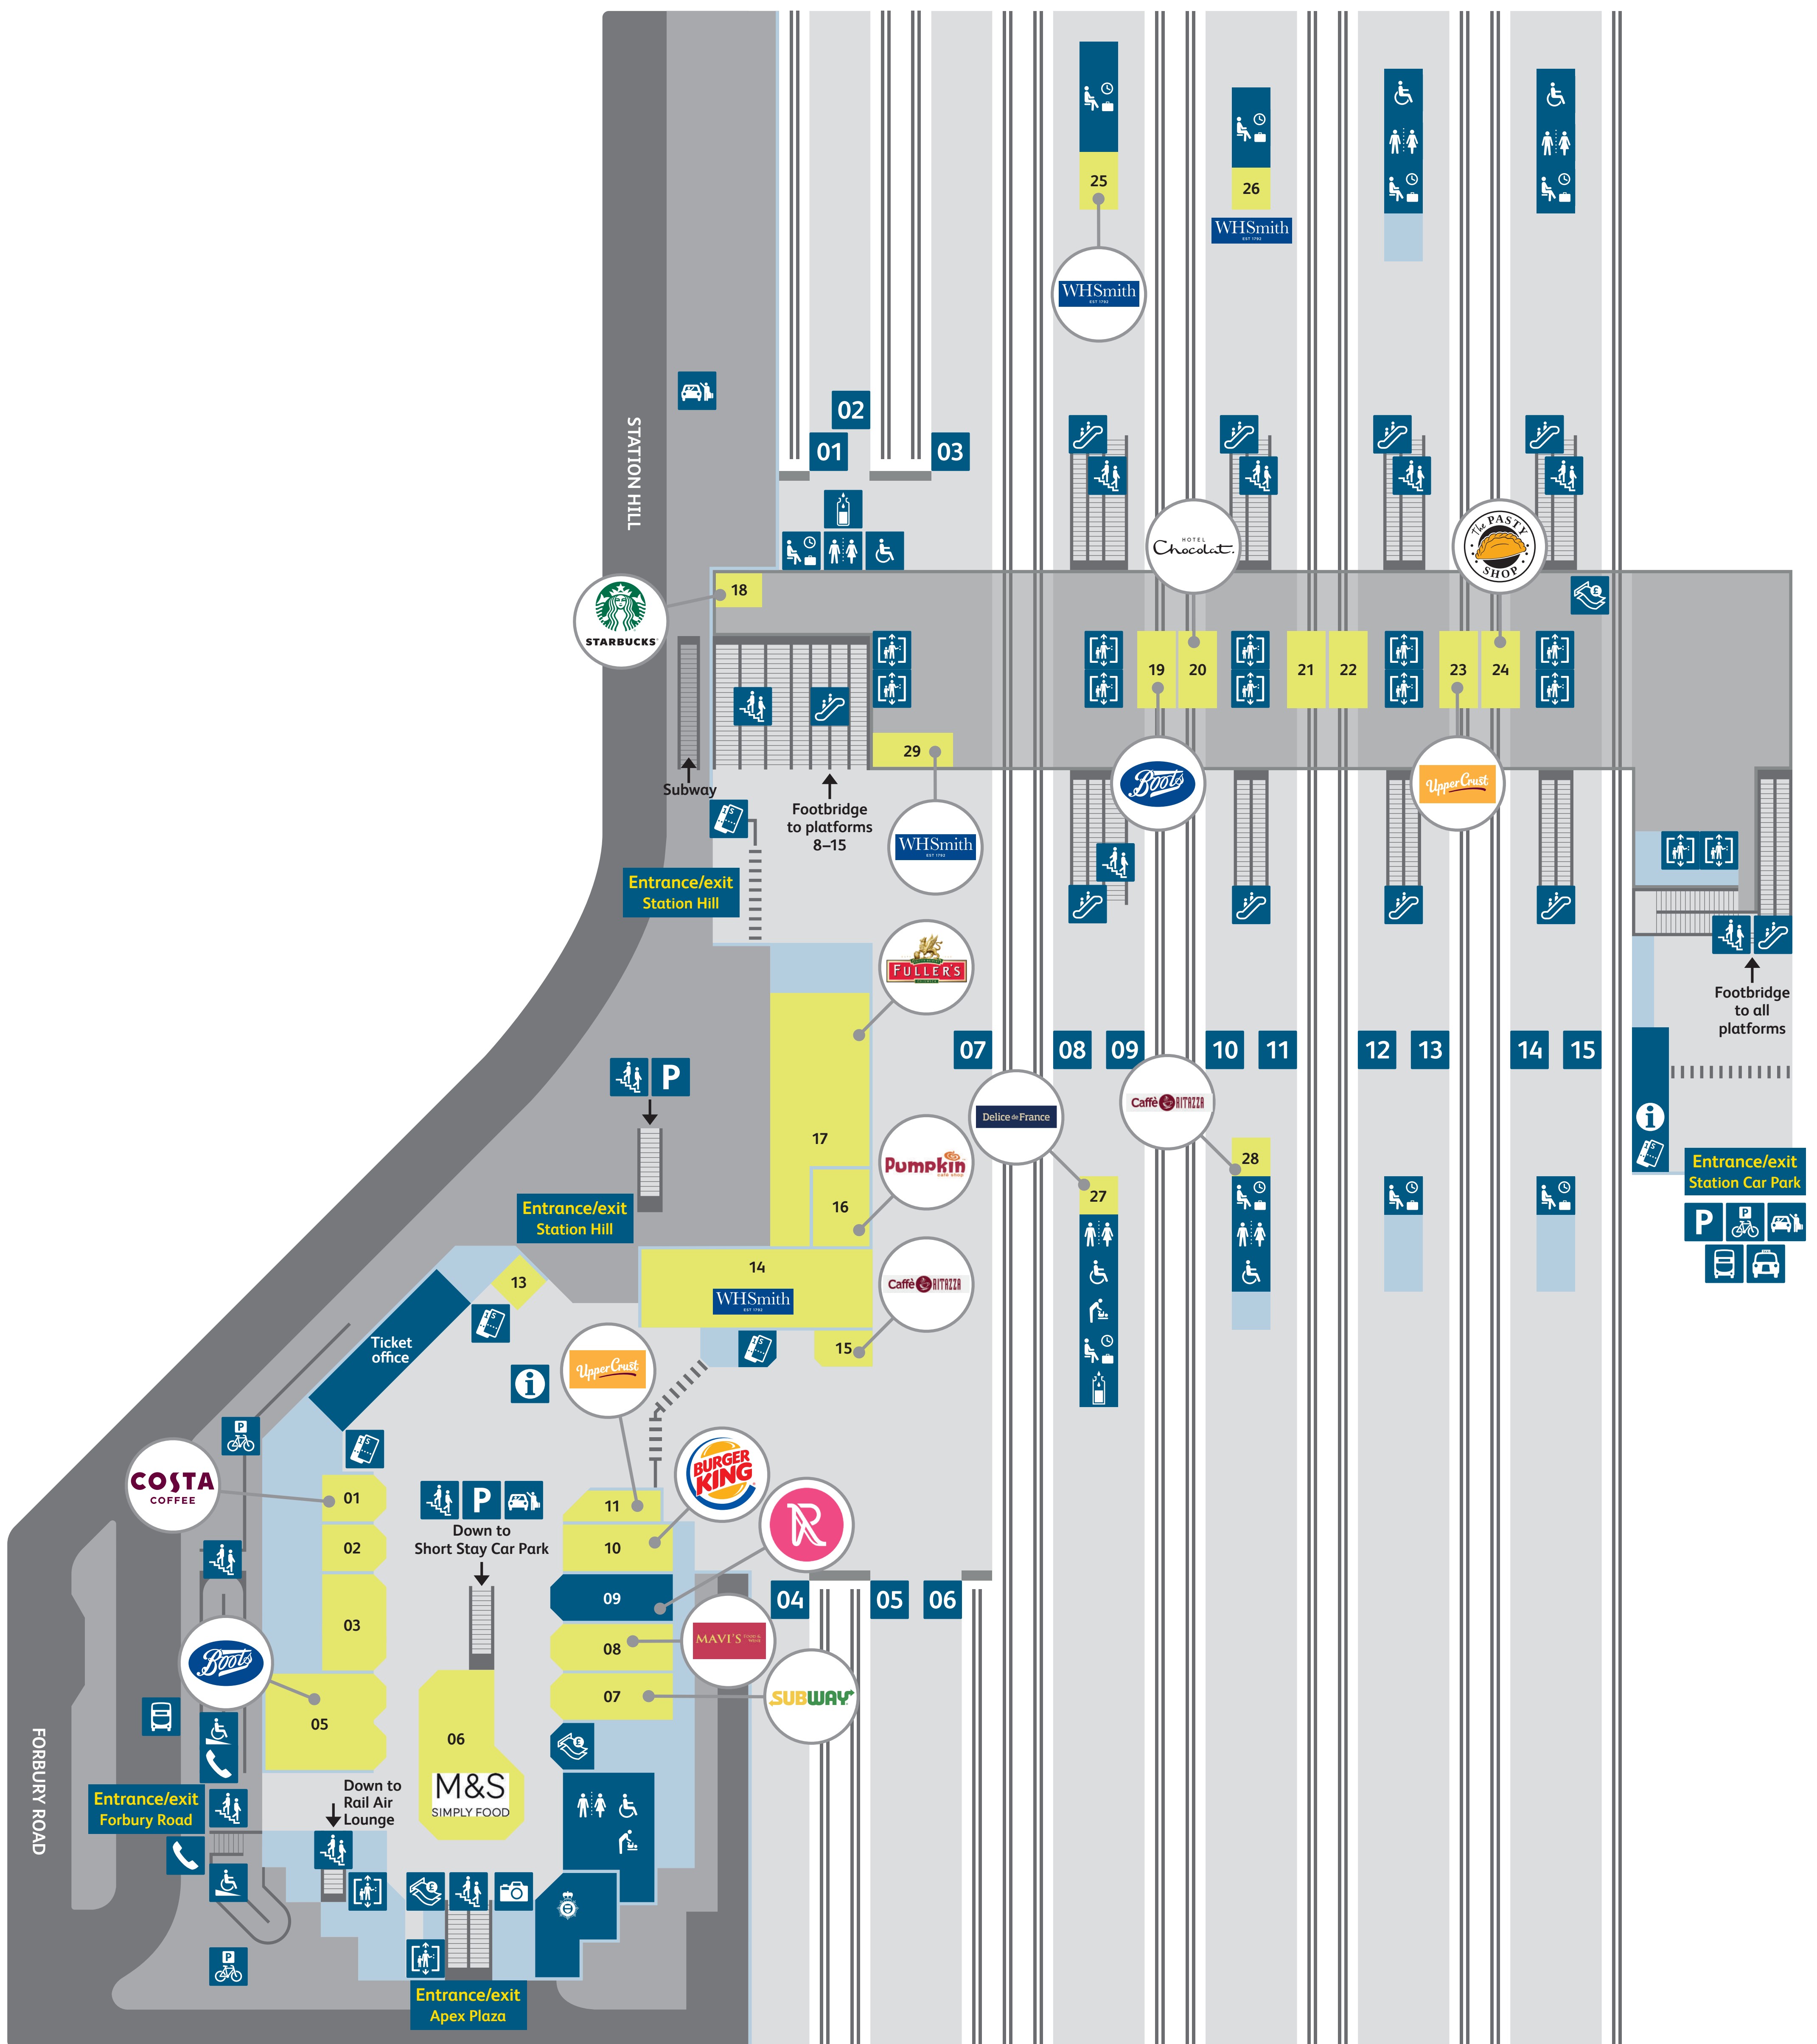

Reading Station map

Services and facilities

Accessible toilets		Ramp	
Baby change		Stairs	
Bike park		Taxis	
BT Police		Telephones	
Buses		Tickets	
Cash point		Toilets	
Drop off point		Waiting room	
Escalators		Water fountain	
Information			
Lift			
Car Park			
Photobooth			
Platform numbers			

Food, drink and shopping

Accessible Travel Lounge	09	Starbucks	18
Boots	05 19	Subway	07
Burger King	10	Upper Crust	11 23
Cafe Ritazza	15 28	The Pasty Shop	24
COFFEE2GO	26	The Three Guineas pub	17
Costa Coffee	01	WHSmith	14 25 29
Delice de France	27	Coming Soon	03
Hotel Chocolat	20	Coming Soon	22
Mavi's food & wine	08	Coming Soon	13
M&S Simply Food	06	Coming Soon	02
Pumpkin Cafe	16	Coming Soon	21