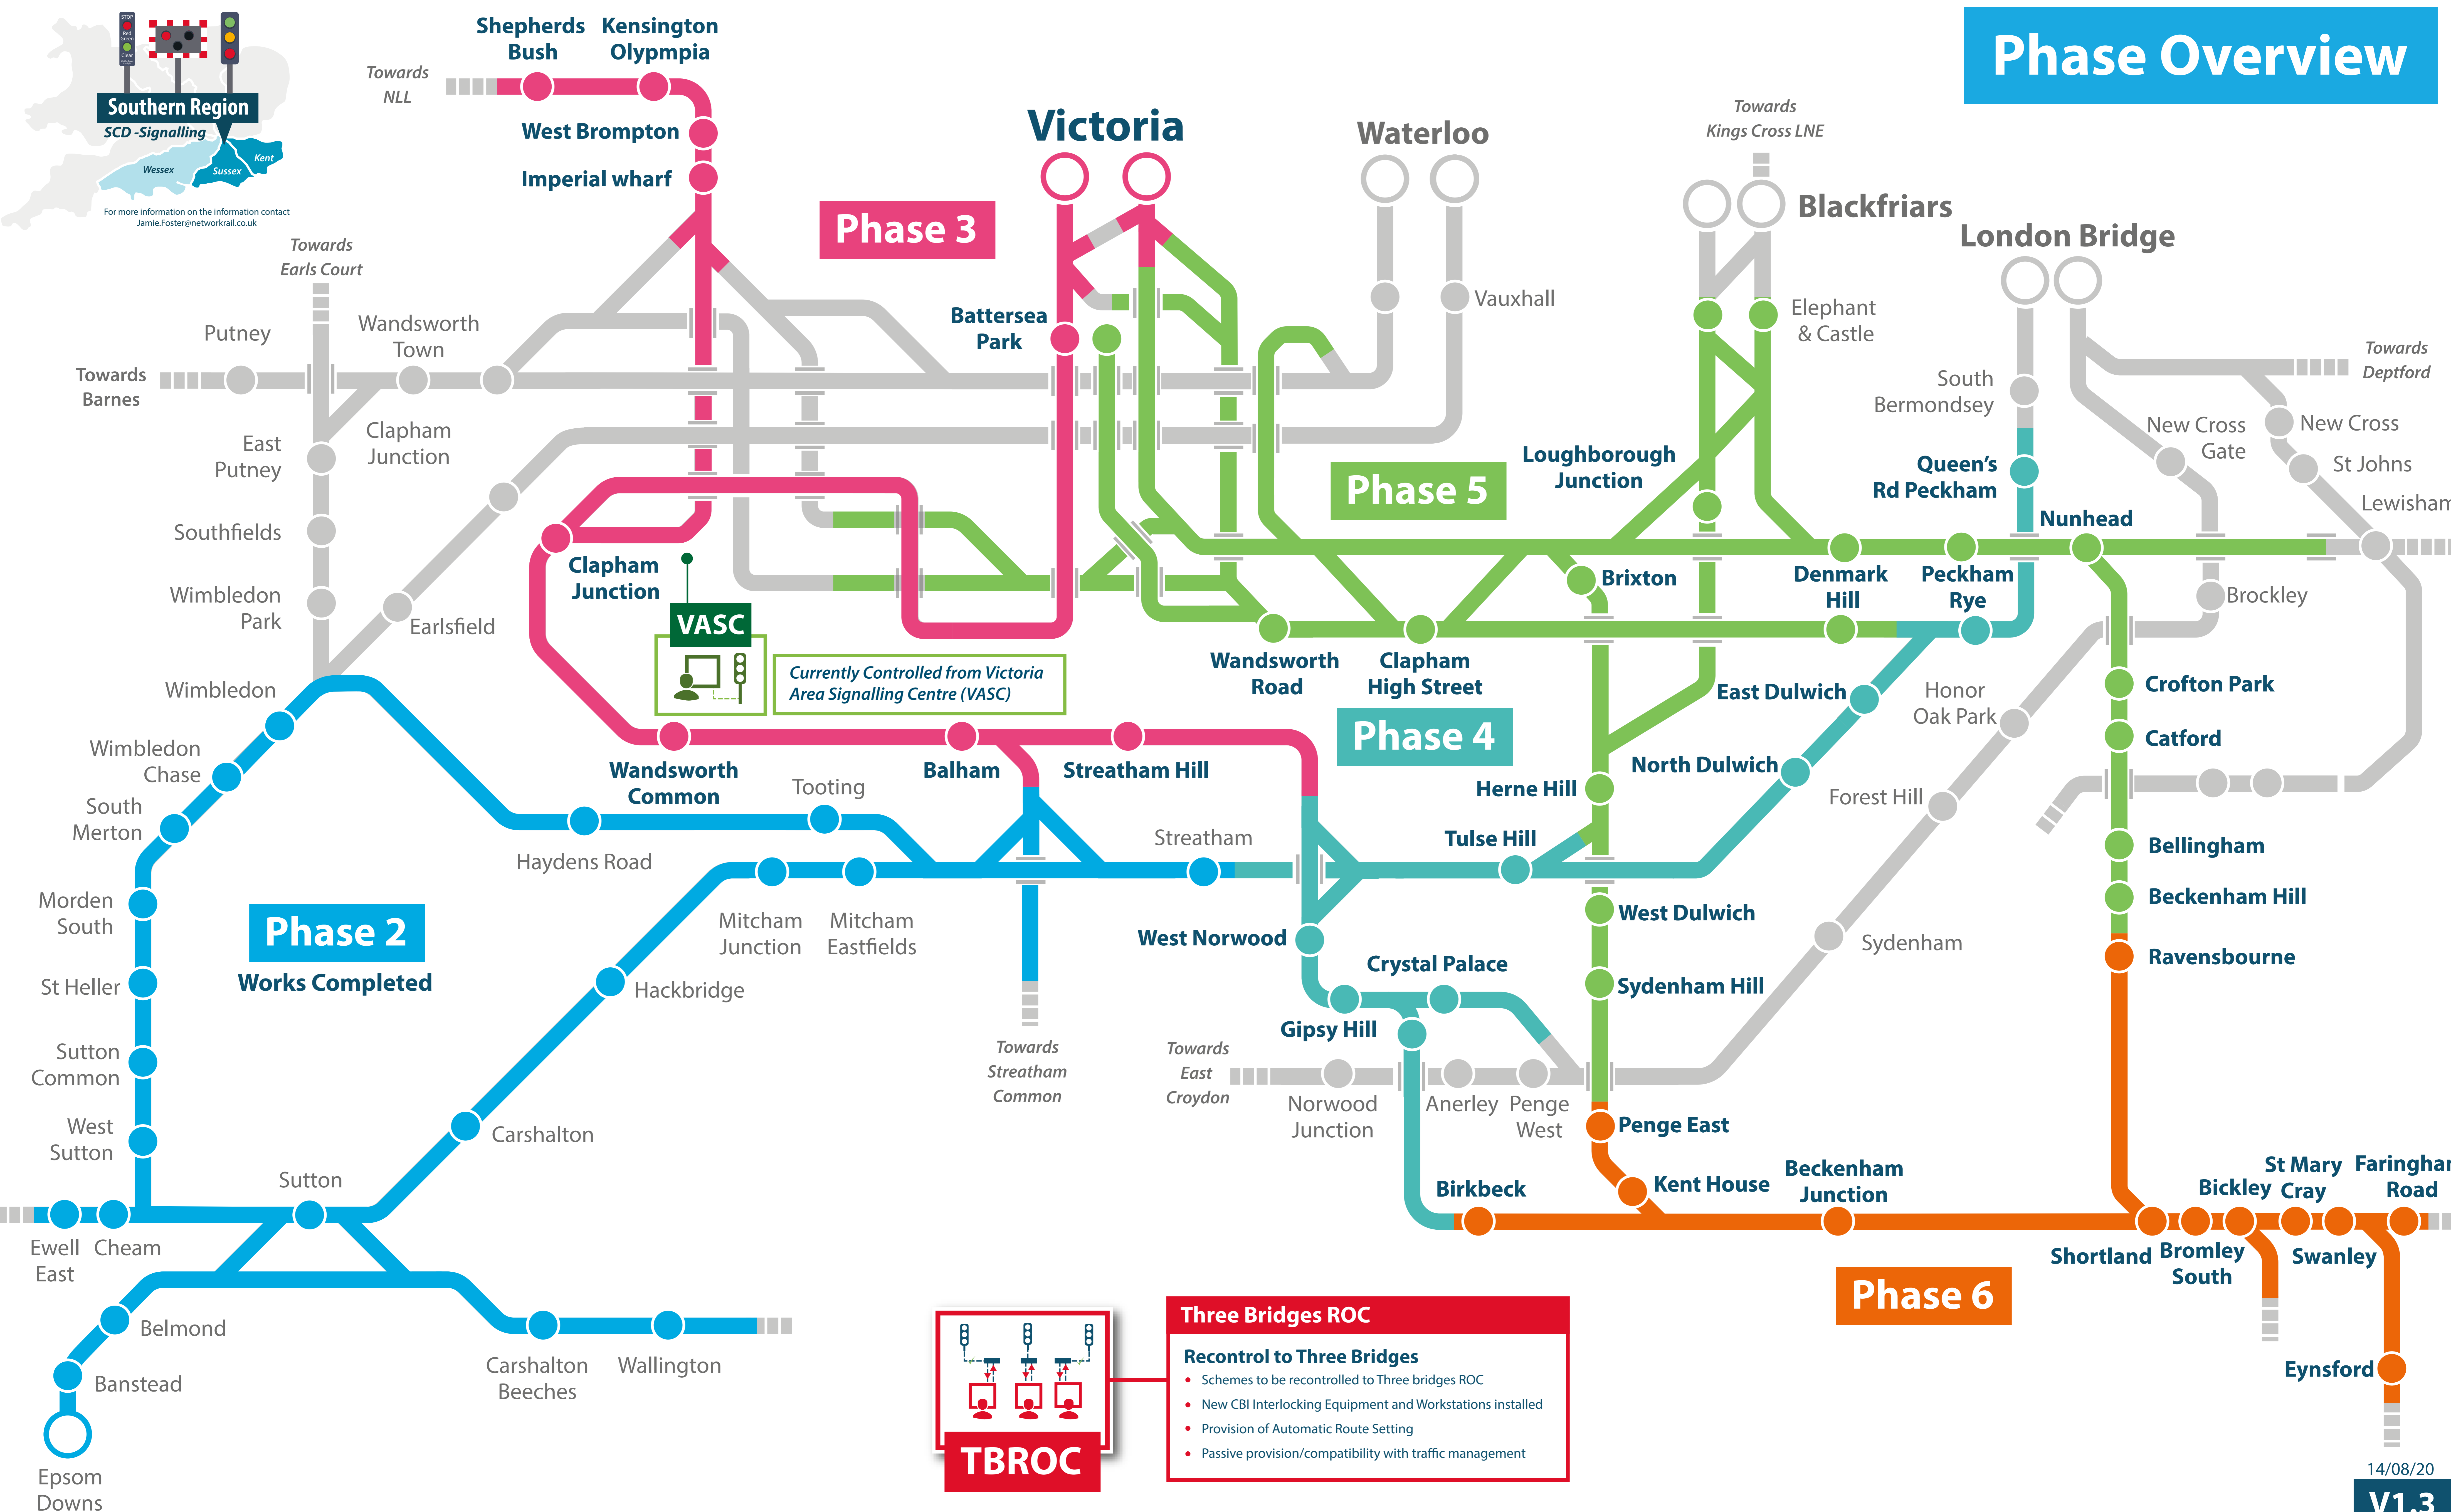

Southern Capital Delivery - Signalling - Victoria Re-Signalling Programme

Phase Overview

VASC
Currently Controlled from Victoria Area Signalling Centre (VASC)

Three Bridges ROC

Recontrol to Three Bridges

- Schemes to be recontrolled to Three bridges ROC
- New CBI Interlocking Equipment and Workstations installed
- Provision of Automatic Route Setting
- Passive provision/compatibility with traffic management

TBROC