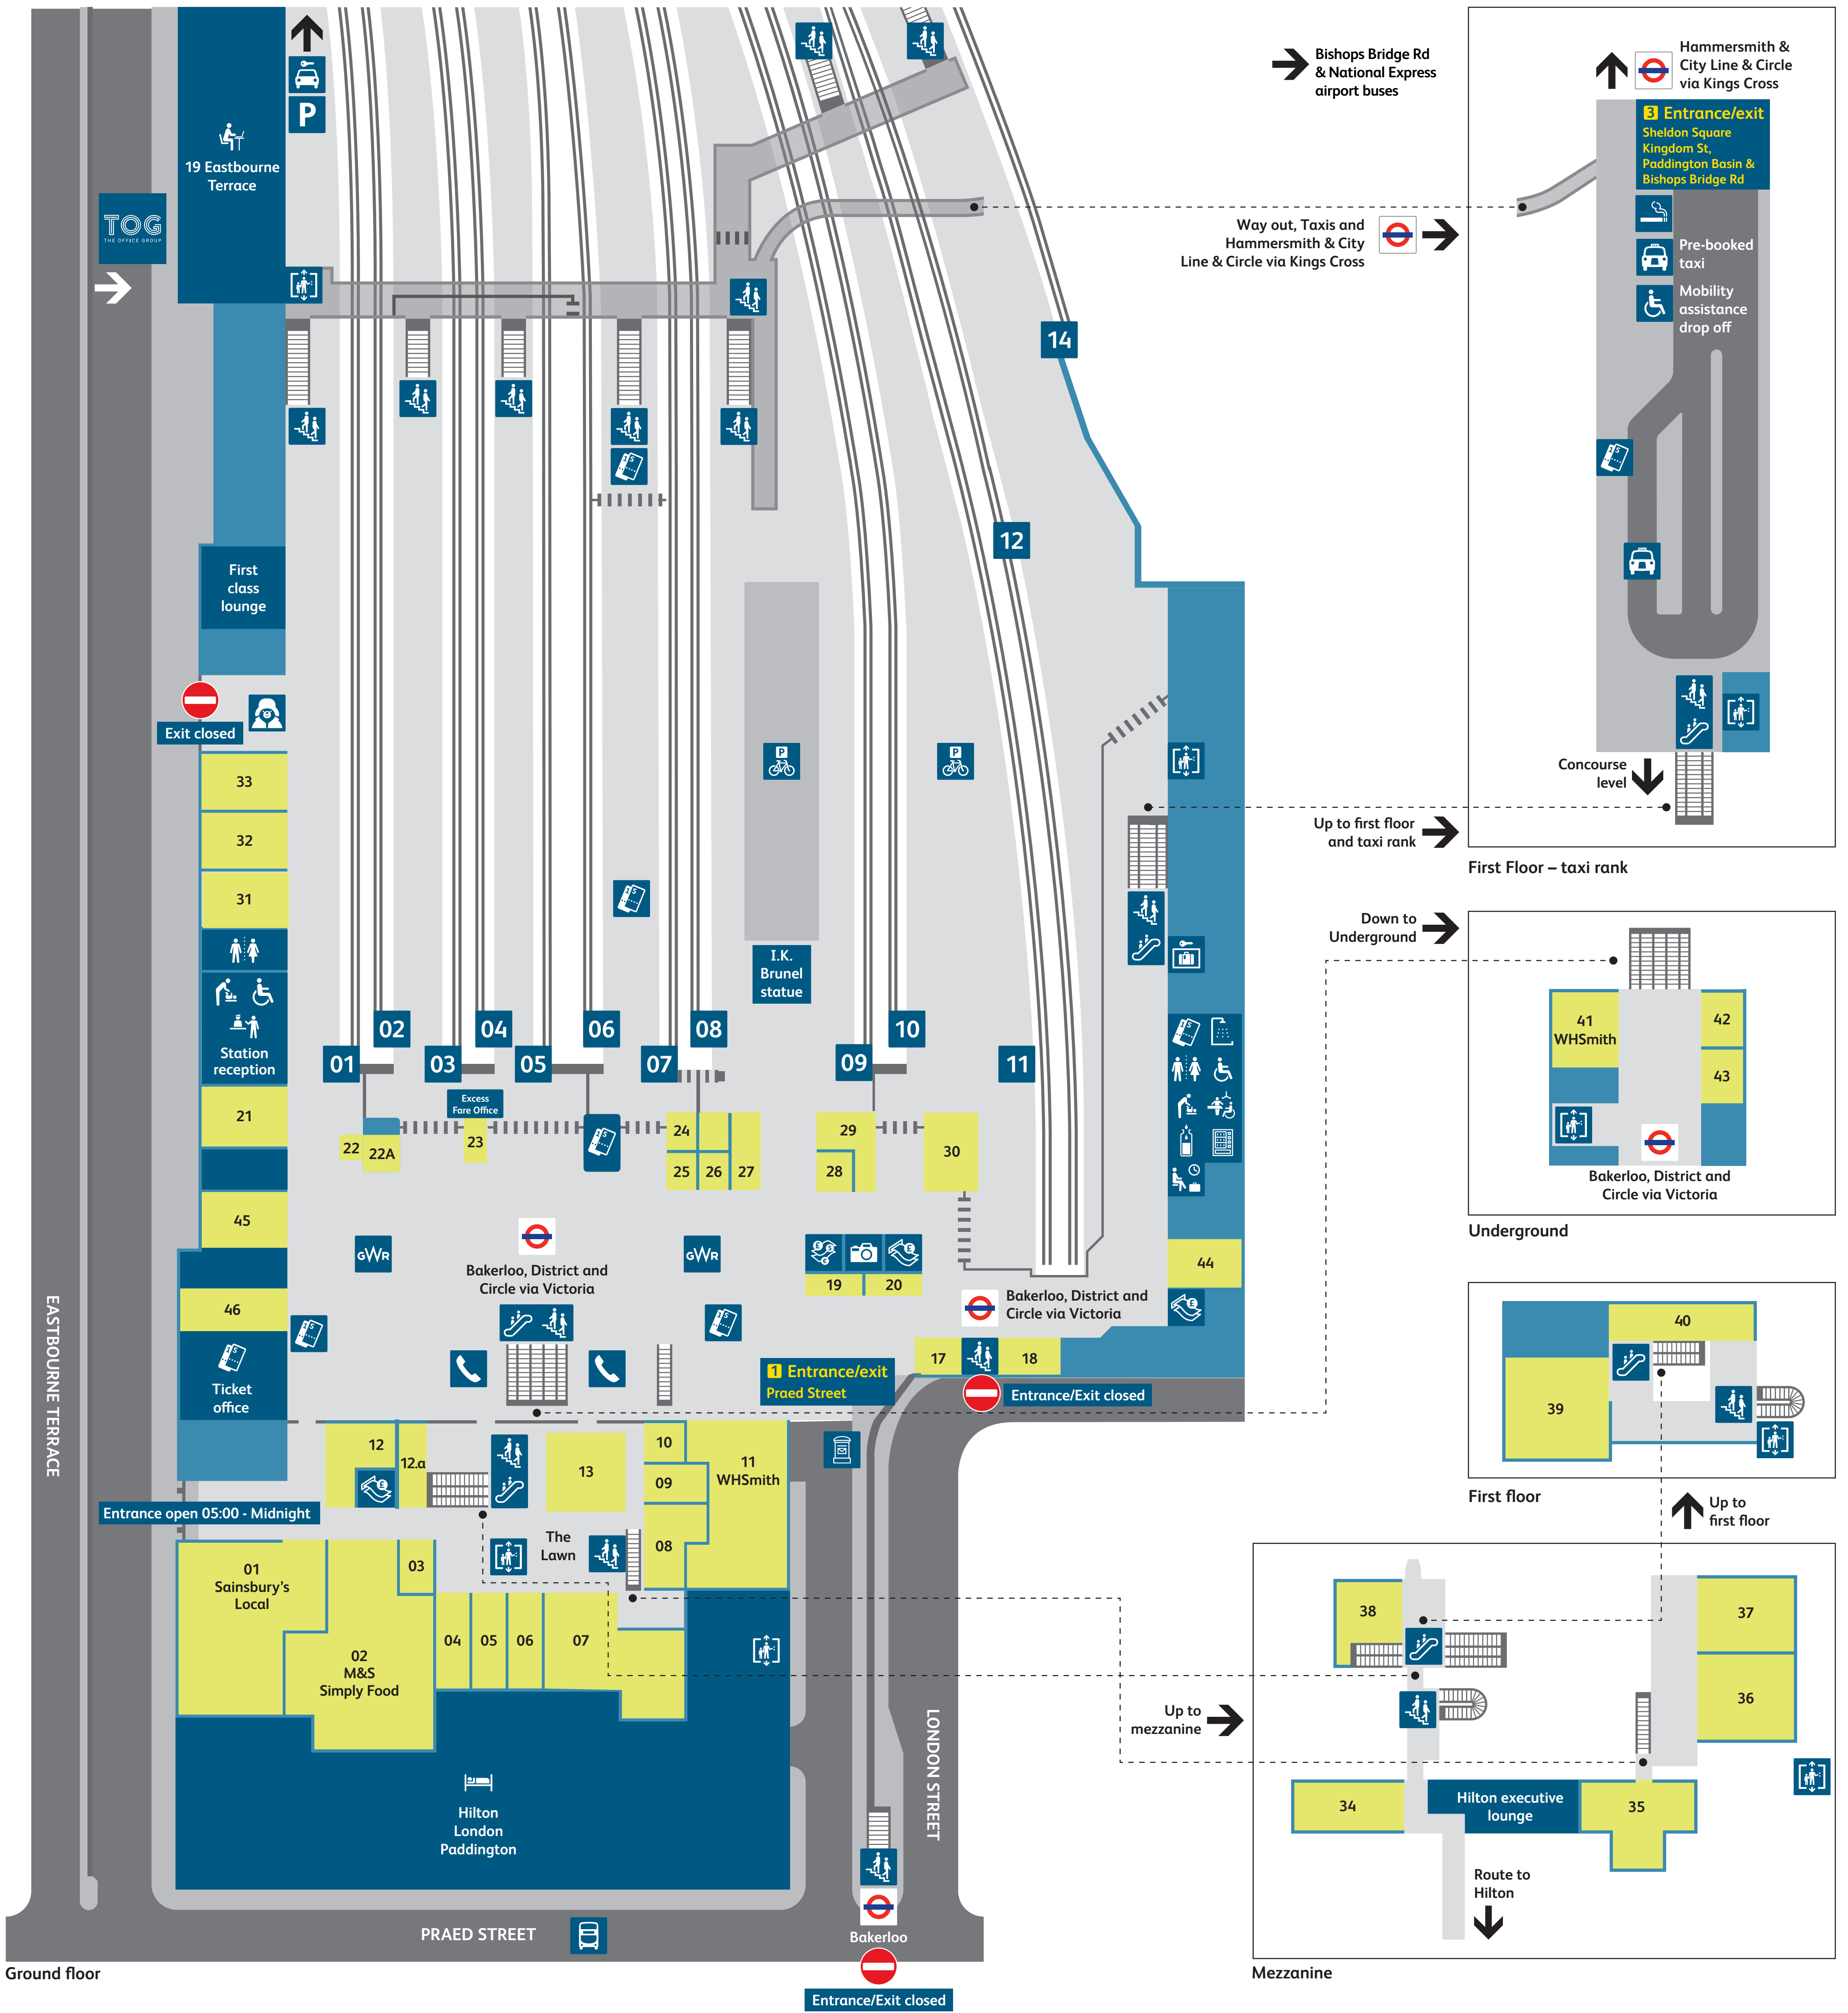

London Paddington Station map

Services and facilities

Accessible toilets		Parking	
Baby change		Photobooth	
Bike park		Platform numbers	
Buses		Post Box	
Business centre		Shower area	
Car hire		Smoking area	
Cash point		Stairs	
Changing place		Station reception	
Currency exchange		Taxis	
Escalators		Telephones	
GWR information point		The Office Group	
Hotel		Tickets	
Left luggage / Concierge		Toilets	
Lift		Vending machine	
Lost property		Water Fountain	
Paddington Bear statue		Waiting room	

Food, drink and shopping

Accessorize	05	Krispy Kreme	43	Upper Crust	25
Barburrito	38	Leon	36	Vodafone	28
Boots	07	Lush	06	Wasabi	12
Burger King	27	M&S Simply Food	02	Whistlestop	29
Cabin	37	Mad Bishop and Bear Pub	39	WHSmith	11, 41
Caffè Nero	18, 23	McDonald's	33	Coming Soon	22
Caffè Ritazza	13, 26	Paddington Bear	08	Coming Soon	22A
Cards Galore	10	Paperchase	32	Coming Soon	31
Costa Coffee	40	Pasty Shop	17	Coming Soon (Cafe)	35
Crushh	20	Pret A Manger	21, 44	Coming Soon	45
Delice de France	24	Sainsbury's Local	01	Coming Soon	46
Fat Face	04	Soboro Bakery	12a		
Hotel Chocolat	19	Starbucks	34		
Isle of Flowers	03	The Beer House	30		
Kiehl's	09	The Savanna	42		