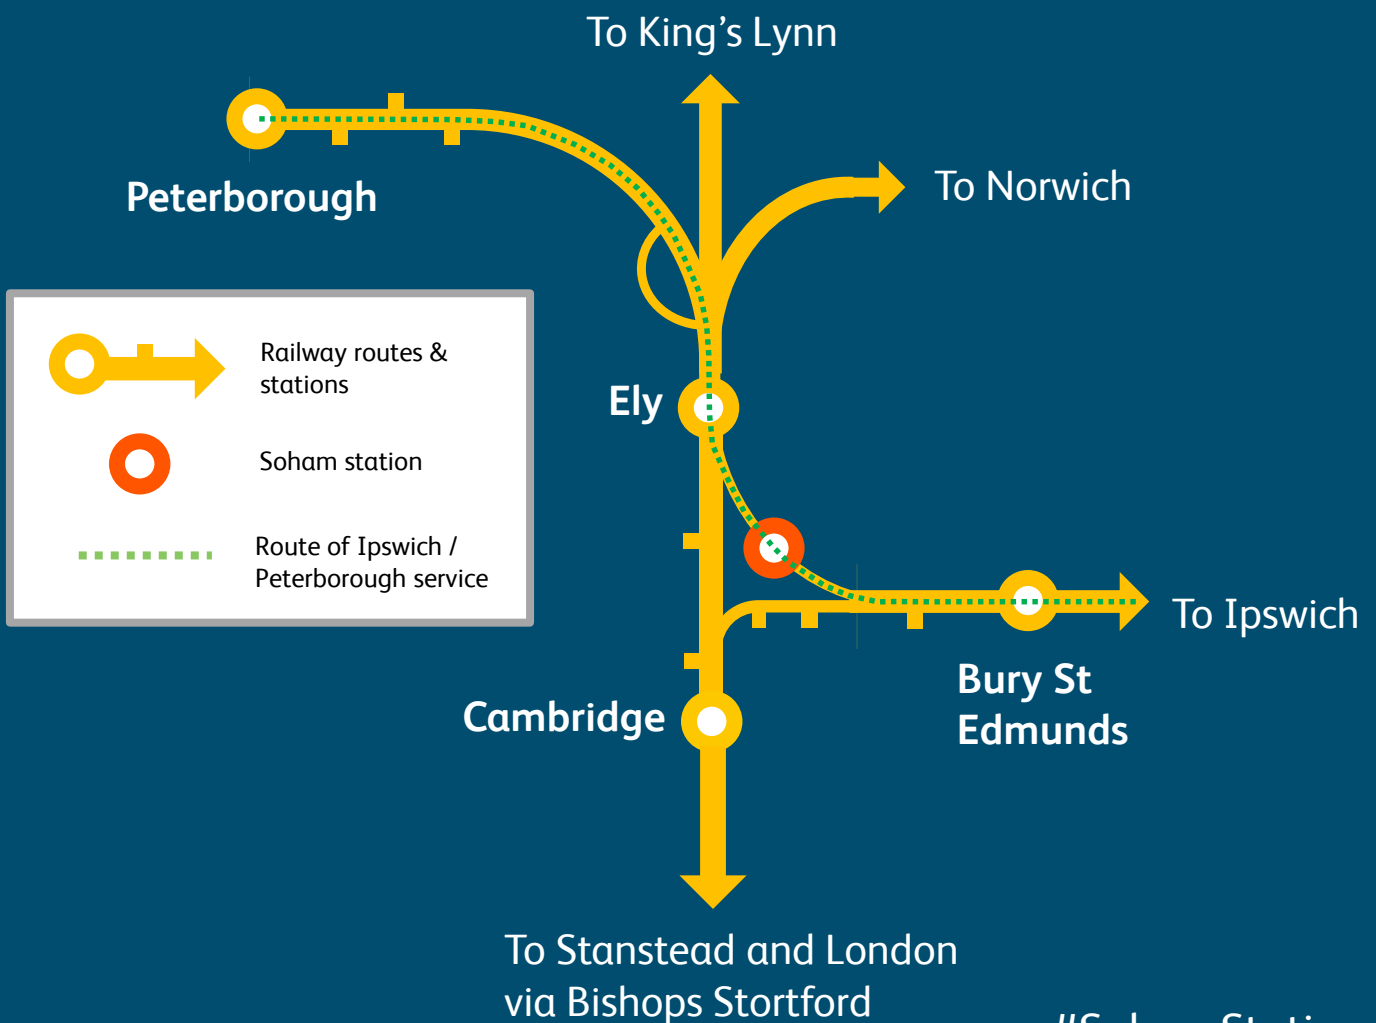

Soham Station

Network Rail is working with the Cambridgeshire and Peterborough Combined Authority to deliver a new station for the Soham community, supporting future investment and growth for the area by reconnecting the town to the rail network.

Following construction, Greater Anglia services operating between Ipswich and Peterborough are expected to call at the station from spring 2022.

Not to scale

#SohamStation

Soham station is being funded by the Cambridgeshire and Peterborough Combined Authority. Greater Anglia will manage the station and operate services between Peterborough and Ipswich