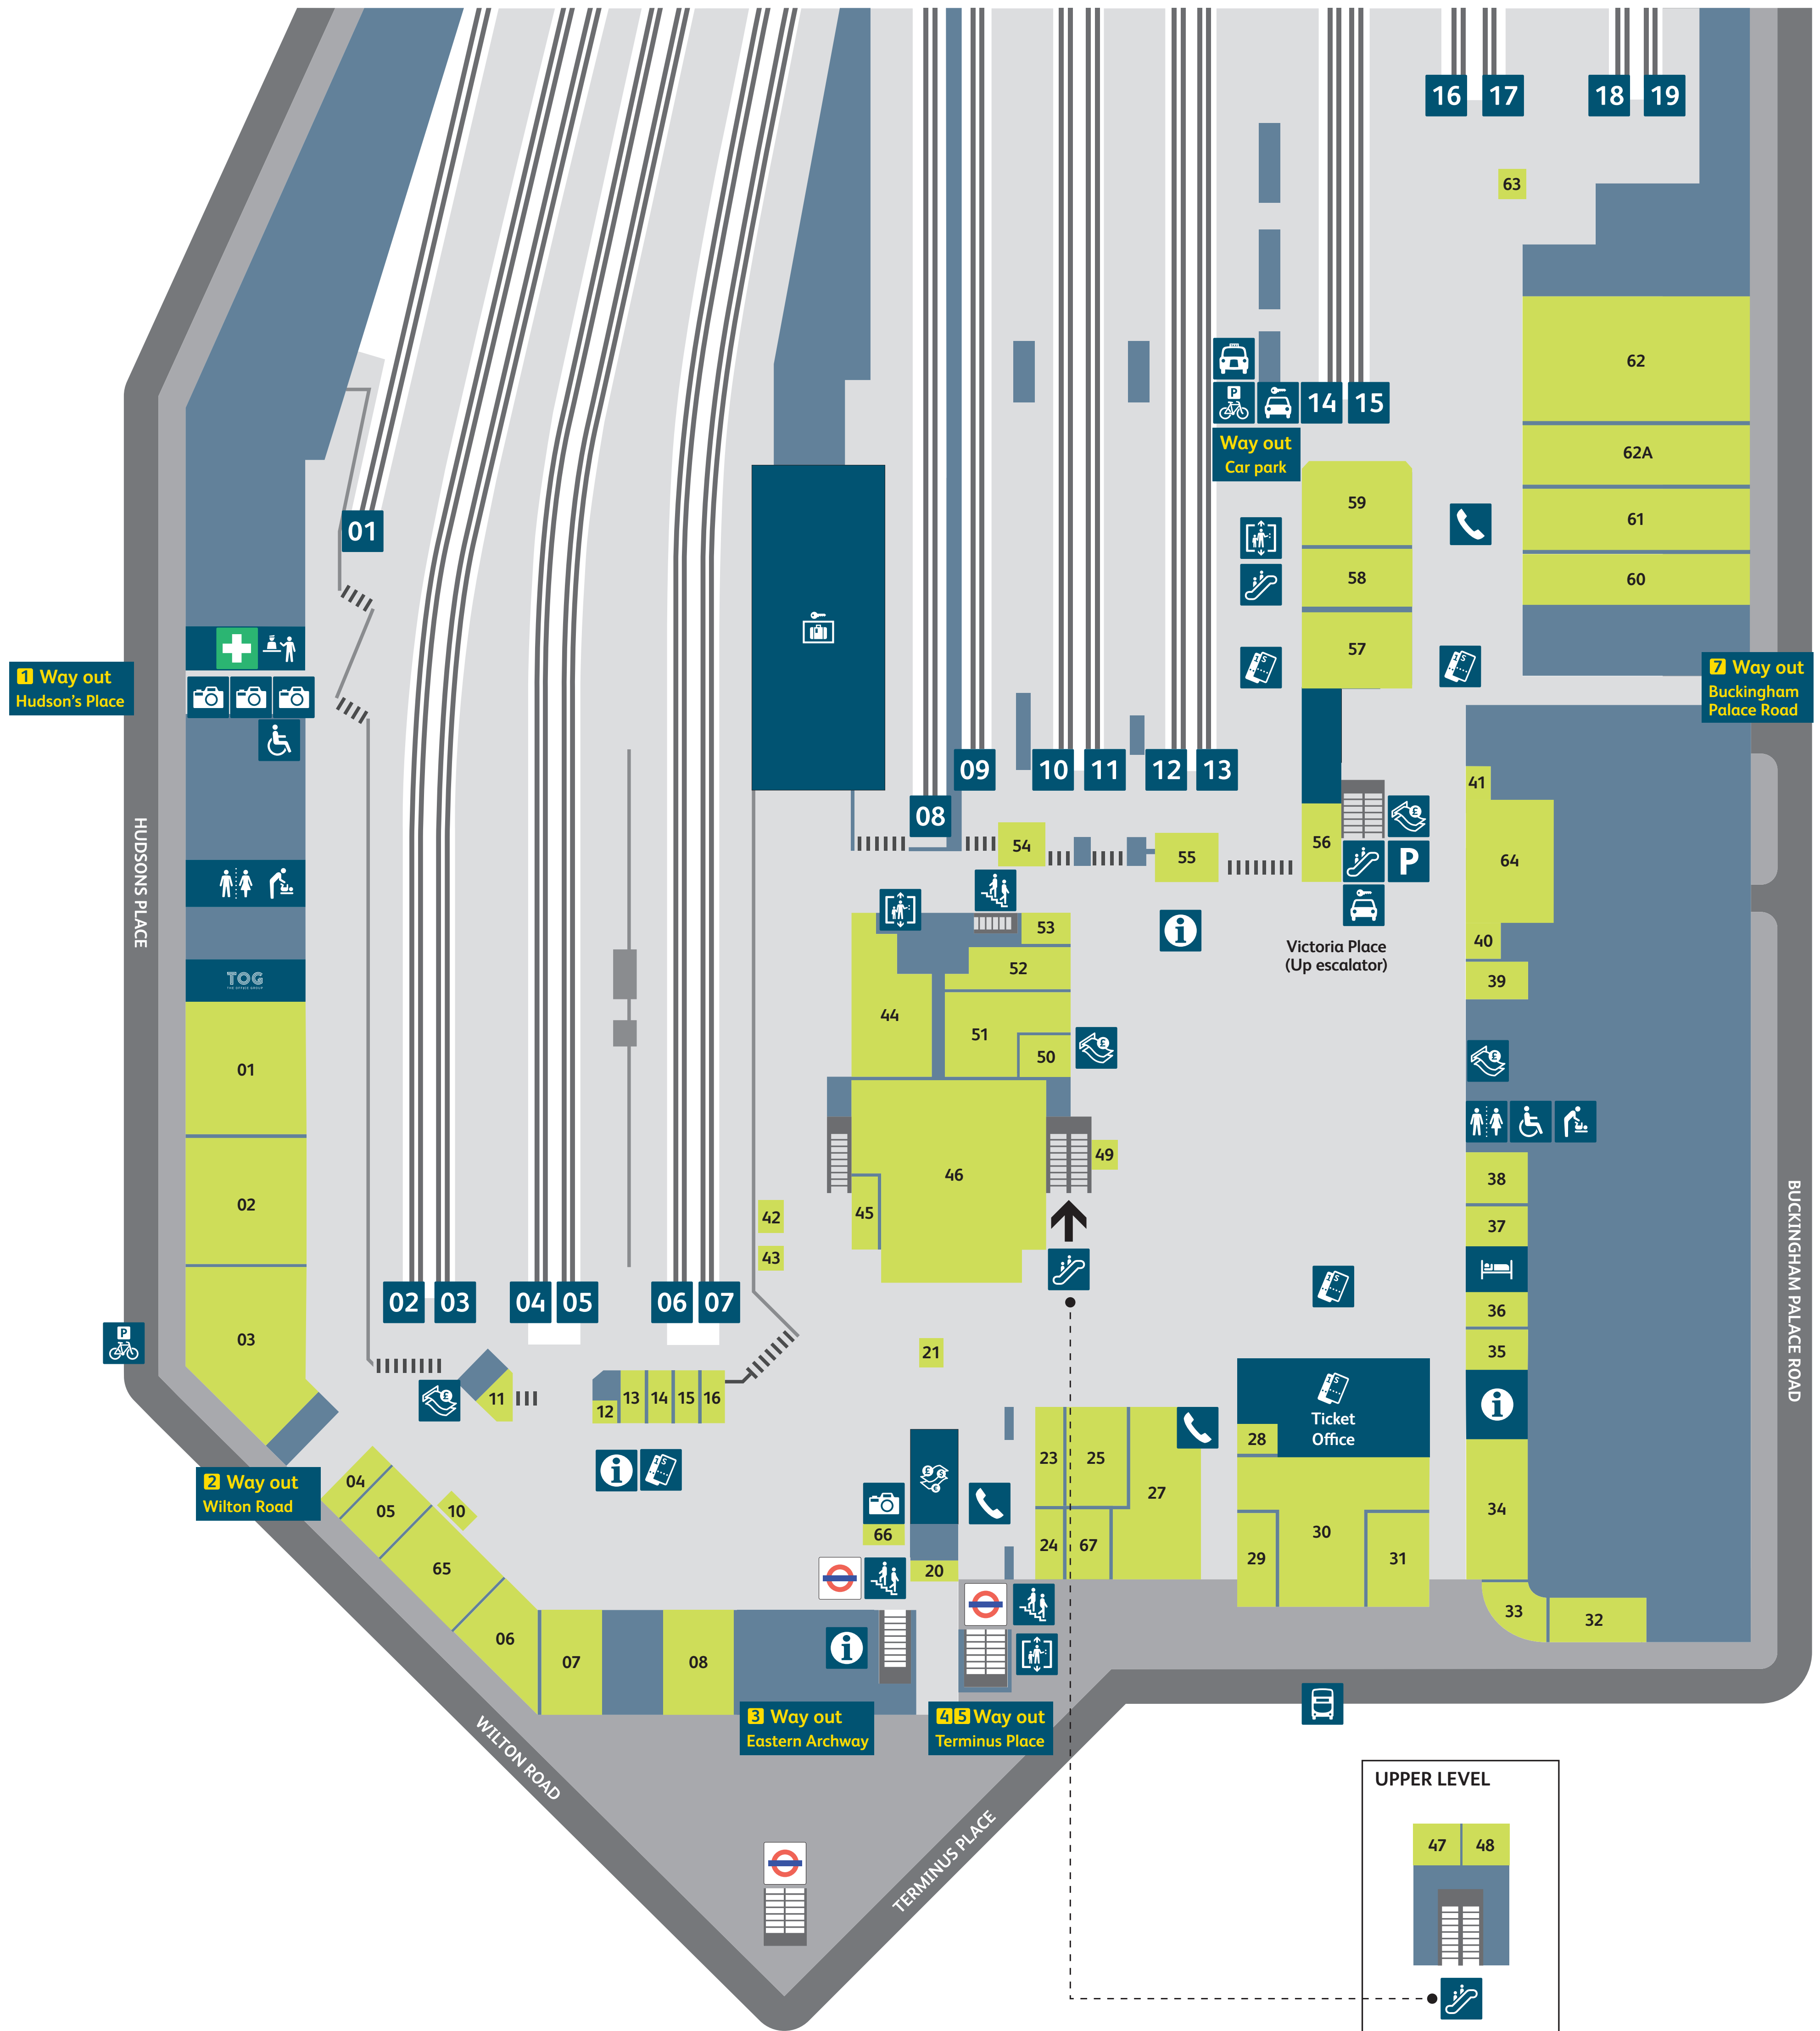

London Victoria

Station map

Services and facilities

- Accessible toilets
- Baby change
- Bike park
- BT Police
- Bureau de change
- Buses
- Car rental
- Cash point
- Customer lounge
- Escalators
- First aid
- Hotel
- Information
- Left luggage
- Lift
- Parking
- Photobooth
- Platform numbers
- Stairs
- Station reception
- Taxis
- Telephones
- The Office Group
- Tickets
- Toilets
- Underground

Food, drink and shopping

- Accessorize 37
- Boots 27
- Burger King 08 55
- Caffè Nero 49 63 21
- Caffè Ritazza 06
- Camden Food Co. 16
- Cards Galore 04
- Costa Coffee 44
- Delice de France 13 53
- EE 35
- Hotel Chocolat 45
- International Cheese Centre 60
- iSmash 36
- Itsu 65
- Knot 42
- Krispy Kreme 43
- Leon 25
- Lush 61
- Medicentre 64
- Monsoon 51
- M&S Simply Food 02 30
- McDonald's 03
- Mi Casa 40
- Millie's Cookies 15
- Neal's Yard Remedies 50
- Oliver Bonas 52
- Paperchase 39
- Pasty Shop 29 54
- Patisserie Valerie 11
- Pret A Manger 14 32
- Pure 57
- Savanna 28
- Scribbler 33
- Sloe Bar 59
- Sport Bar and Grill 24
- Starbucks 62A 01 31
- Superdrug 34
- Sweet Express 41
- The Beer House 07
- Timpsons 20
- Upper Crust 12 56
- Vodafone 23
- Wasabi 38
- West Cornwall Pasty Co 10
- Wetherspoons (Bar) 47
- Whistlestop 62
- WHSmith 05 46 58
- Yo Sushi 48