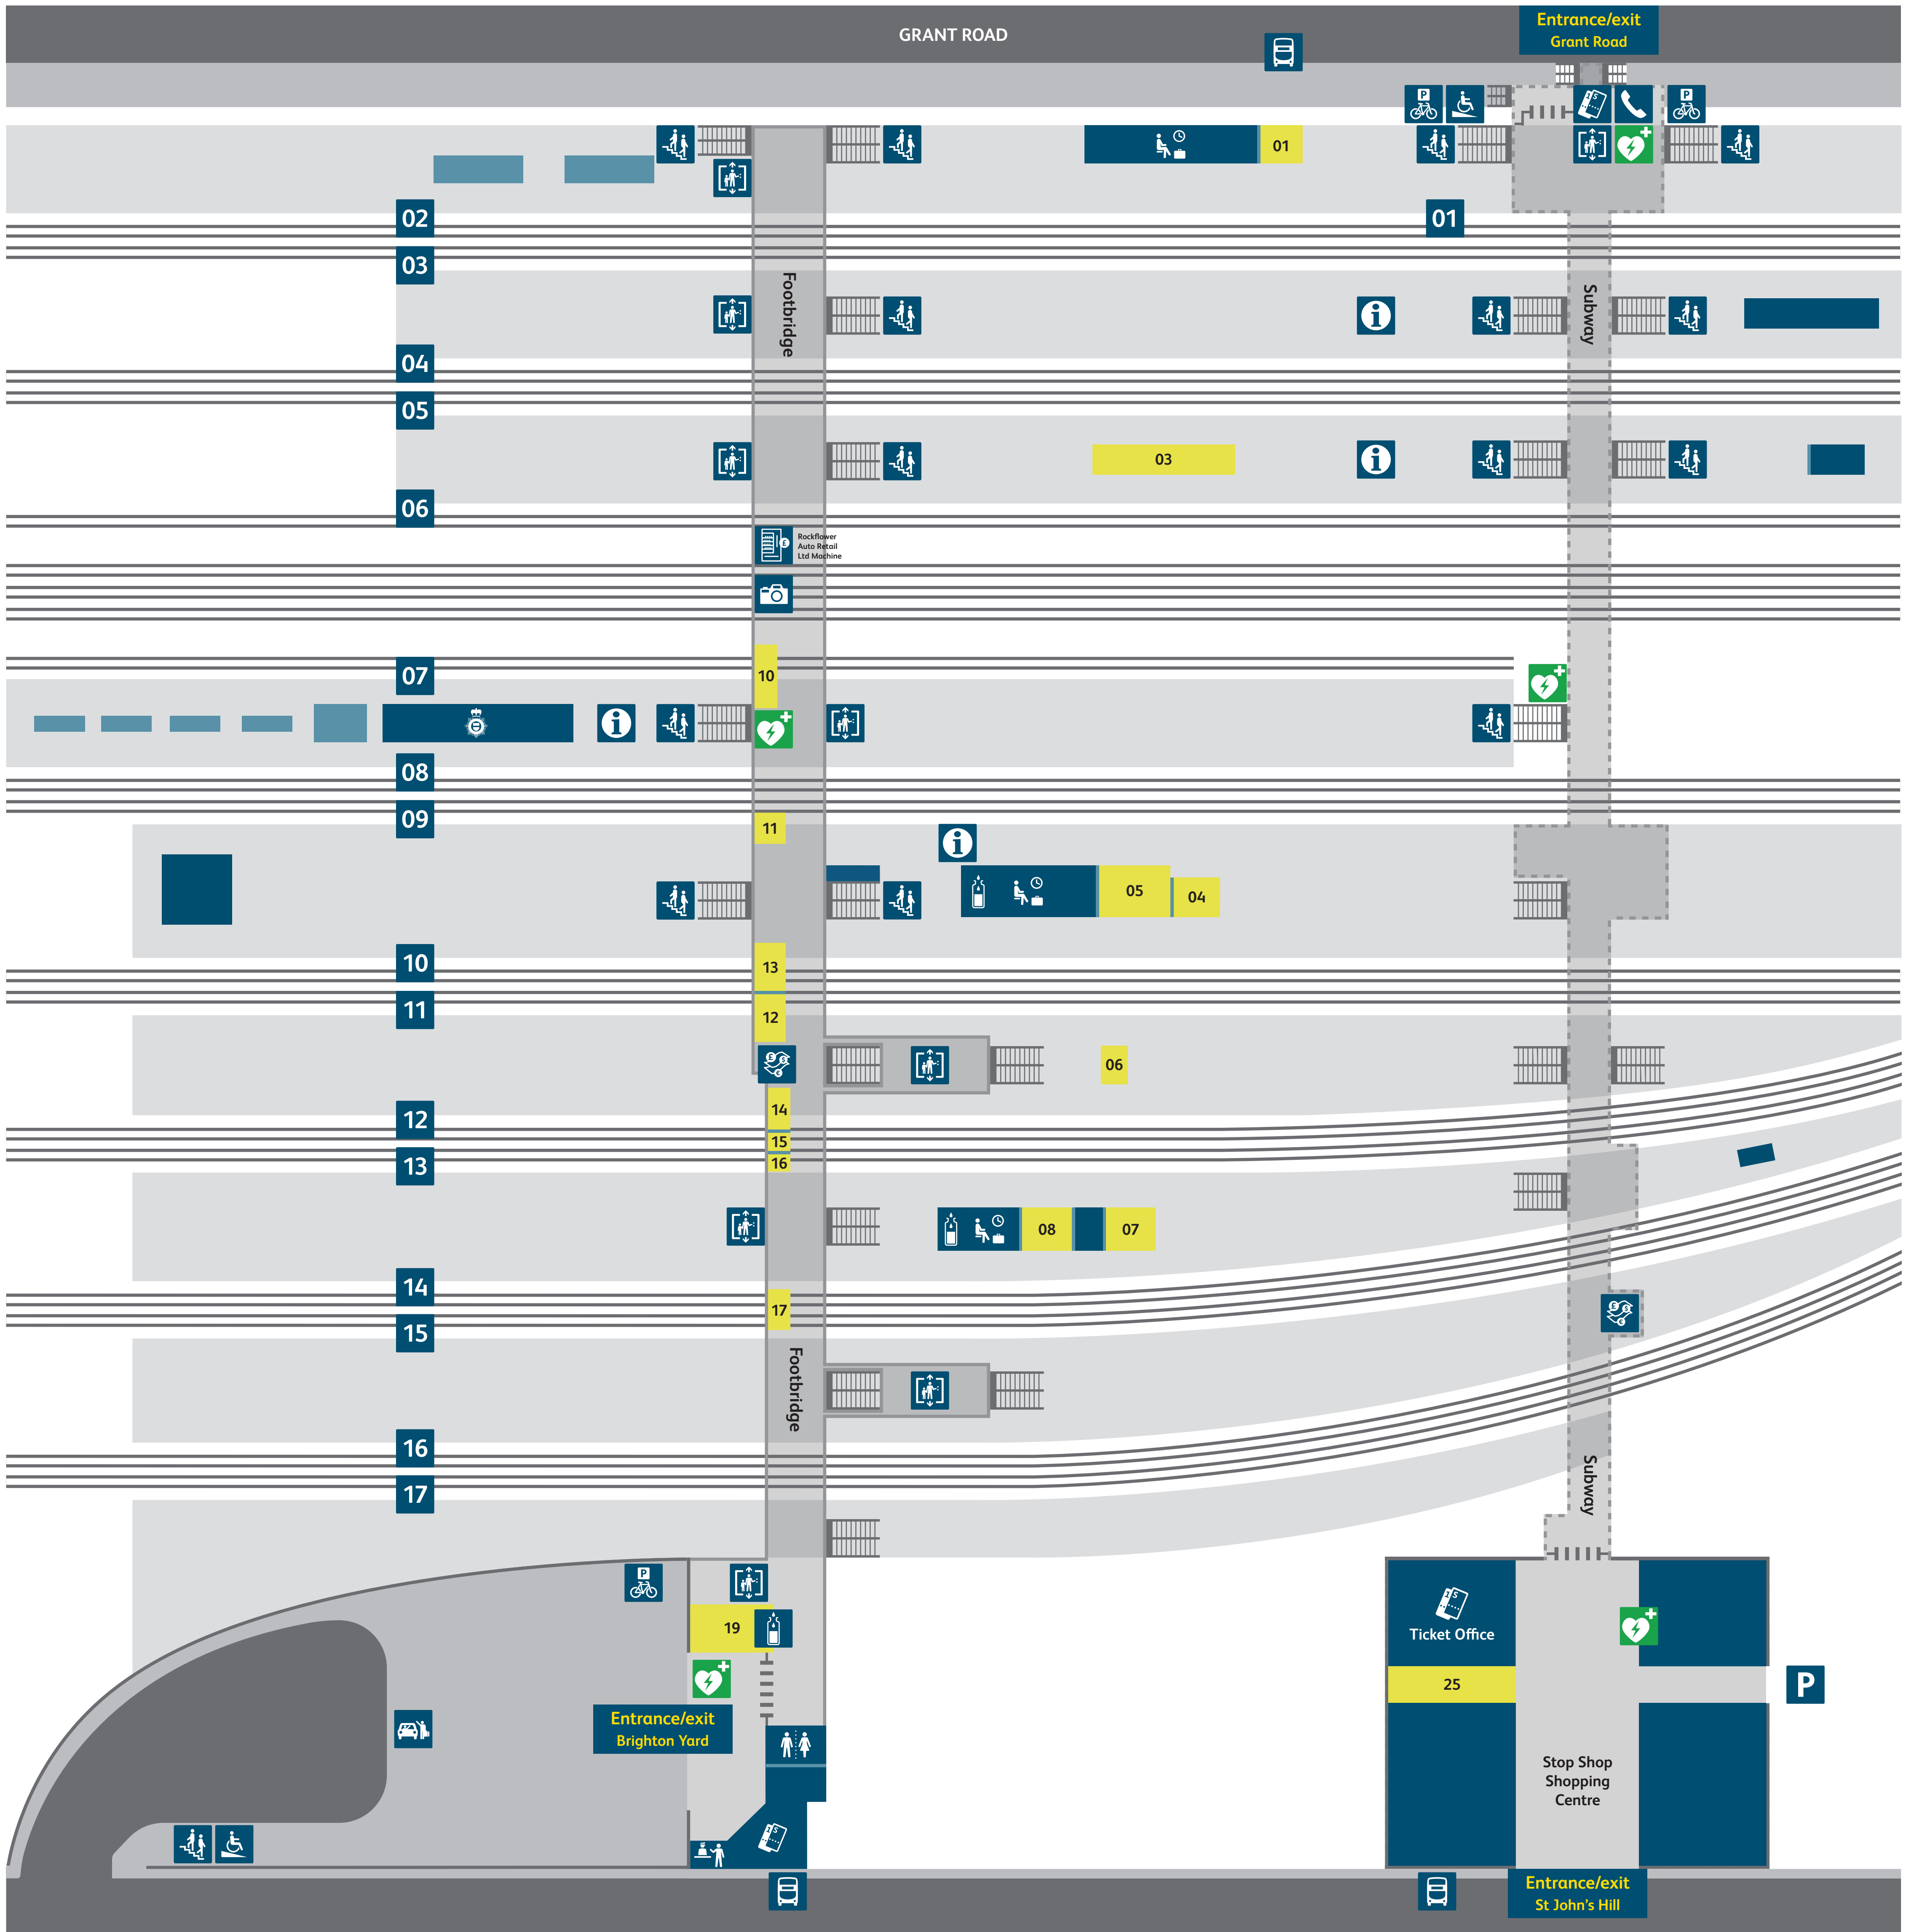

Clapham Junction Station map

Services and facilities

- Bike park 
- Buses 
- British Transport Police 
- Cash point 
- Drop off point 
- TFL Visitor information 
- Lift 
- Parking 
- Photobooth 
- Platform number 
- Ramp 
- Stairs 
- Telephones 
- Tickets

- Toilets 
- Trade reception 
- Waiting room 
- Water fountain 

Food, drink and shopping

- | | | | |
|------------------|----------------|-------------|----|
| Bagel Factory | 16 | WhistleStop | 13 |
| Caffè Nero | 17 | WHSmith | 19 |
| Cards Galore | 14 | | |
| Costa Coffee | 01 04 05 06 25 | | |
| Delice De France | 07 | | |
| Digby's store | 10 | | |
| Knot | 11 | | |
| Pumpkin Café | 03 | | |
| Ritazza | 08 | | |
| Sweet Express | 15 | | |
| The Pasty Shop | 12 | | |