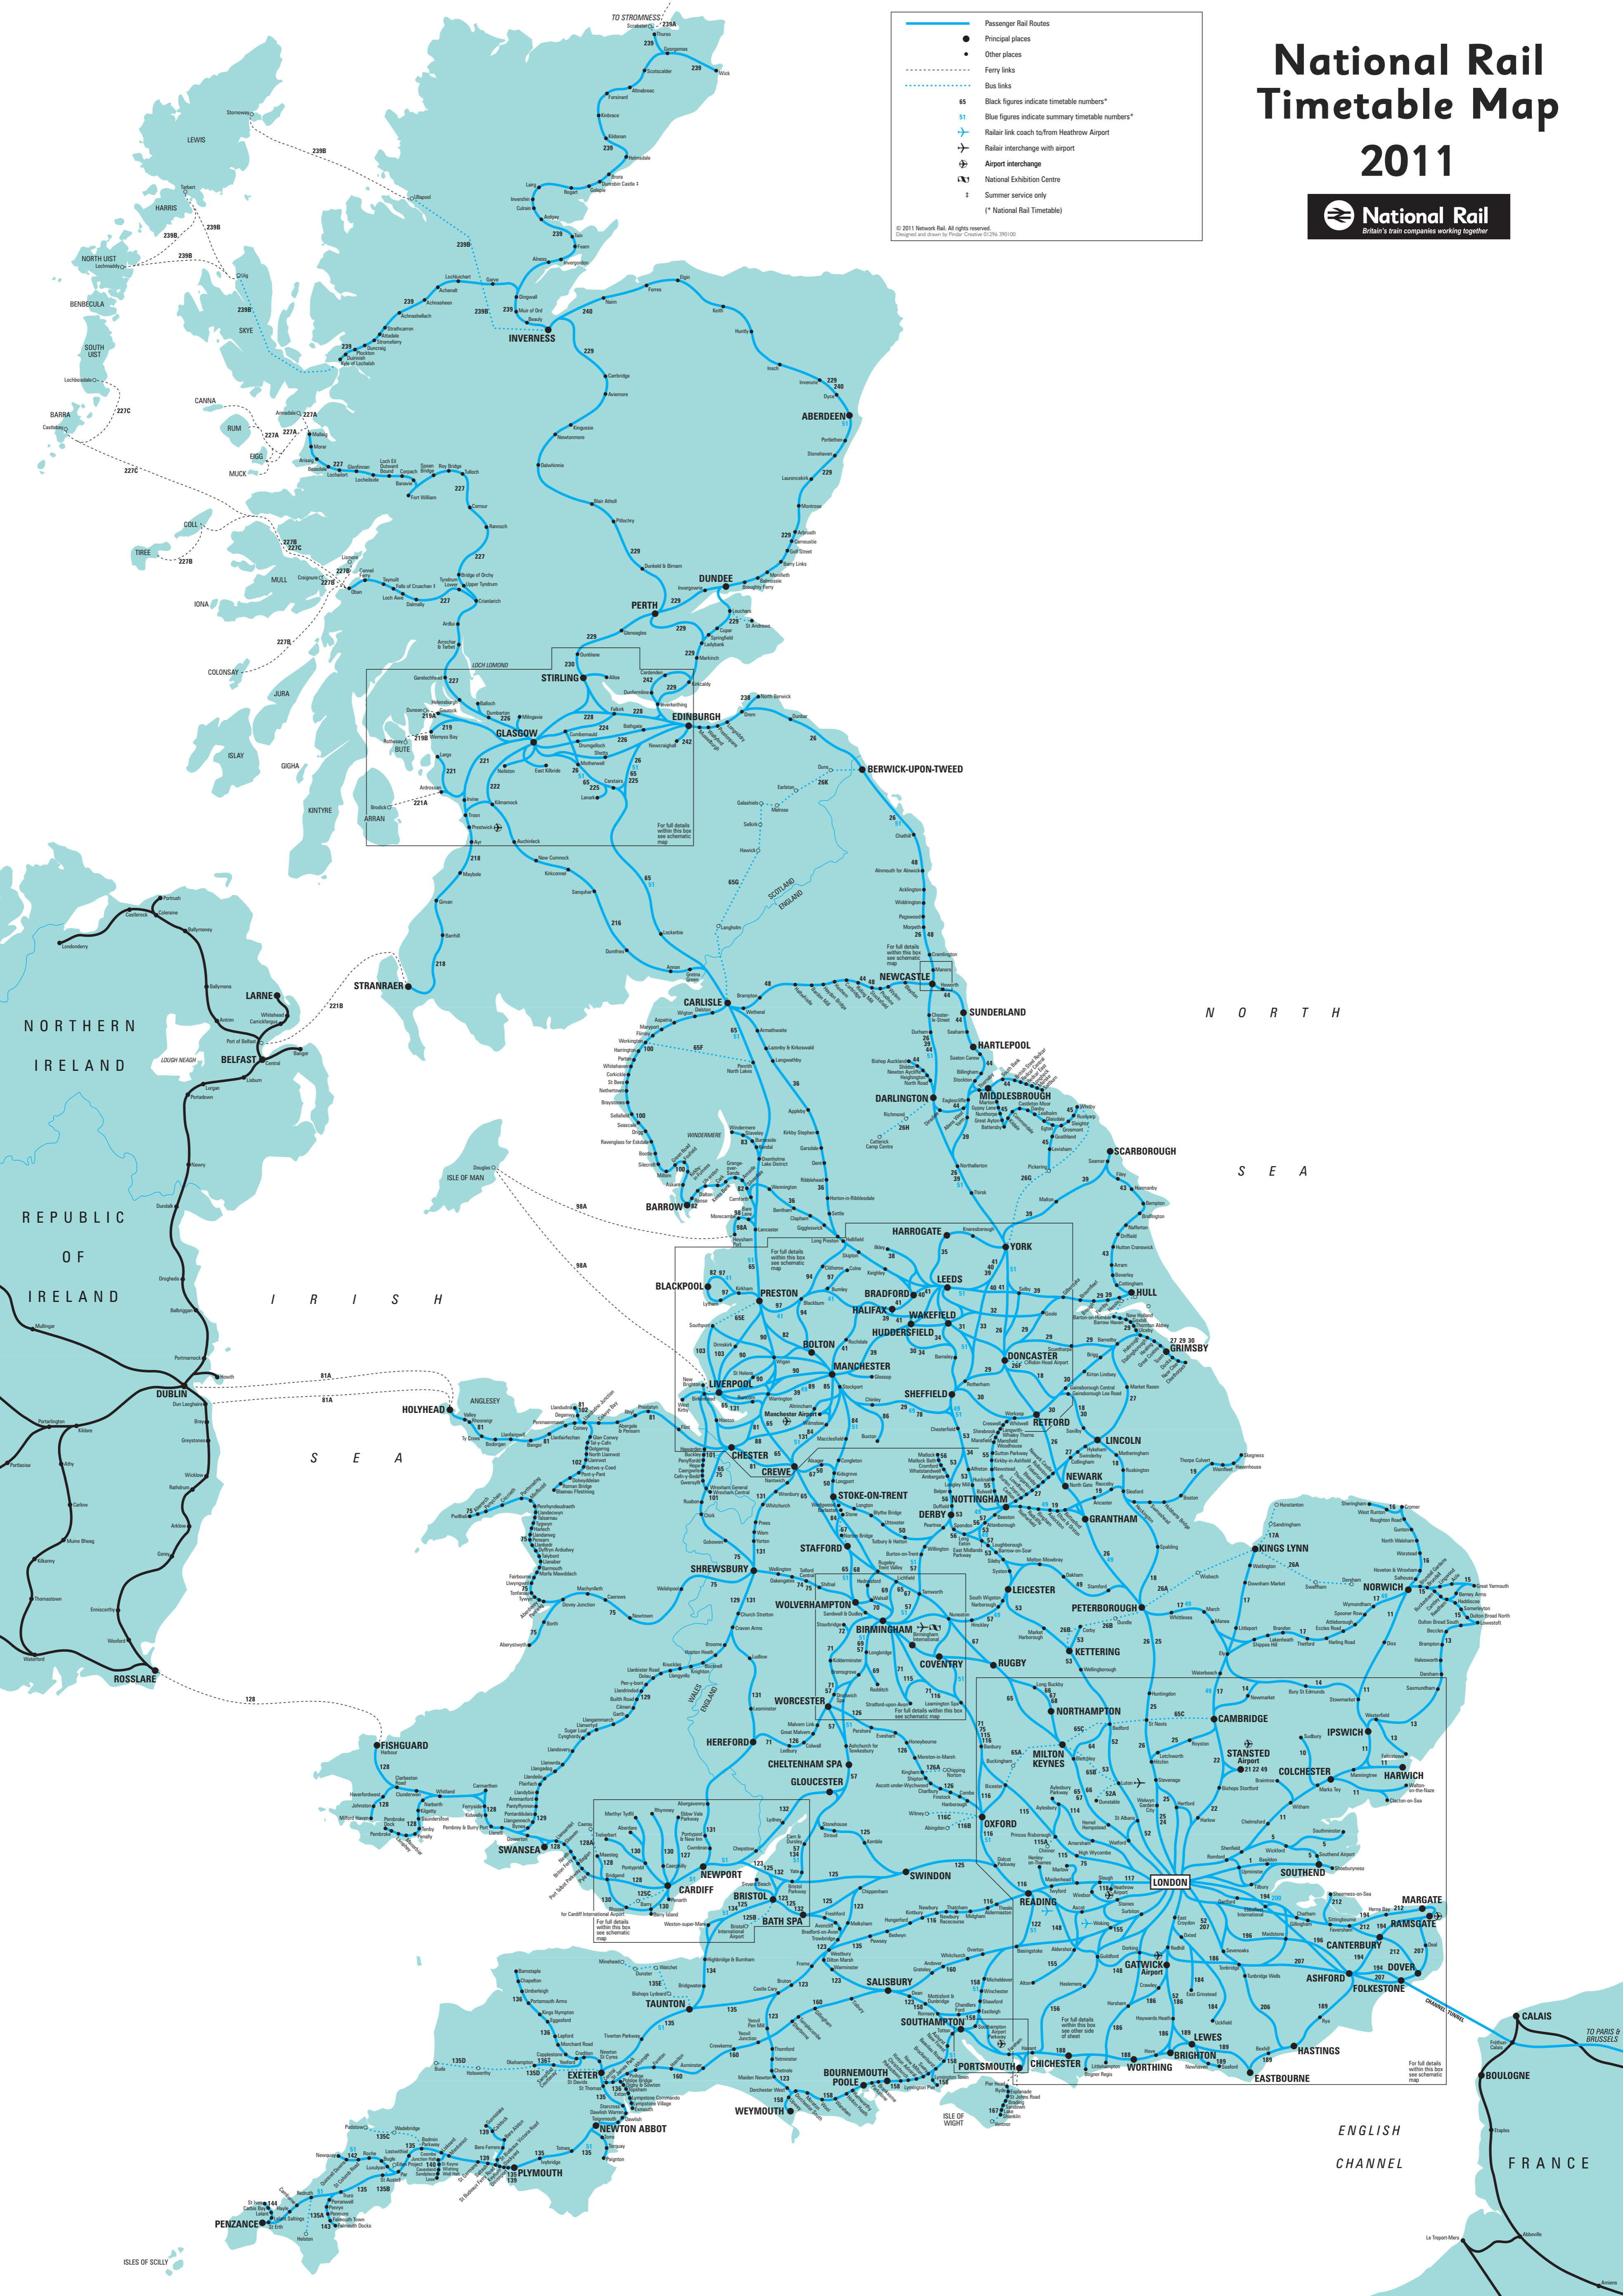

# National Rail Timetable Map 2011

**Passenger Rail Routes**

- Principal places
- Other places
- Ferry links
- Bus links
- 65 Black figures indicate timetable numbers\*
- 51 Blue figures indicate summary timetable numbers\*
- ✈ Railair link coach to/from Heathrow Airport
- ✈ Airport interchange with airport
- ✈ Airport interchange
- 🏛 National Exhibition Centre
- ⌚ Summer service only
- (\* National Rail Timetable)

© 2011 Network Rail. All rights reserved.  
Designed and drawn by Pivler Creative 01276 390100

N O R T H

S E A

I R I S H

S E A

E N G L I S H  
C H A N N E L

F R A N C E

Le Treport Mors