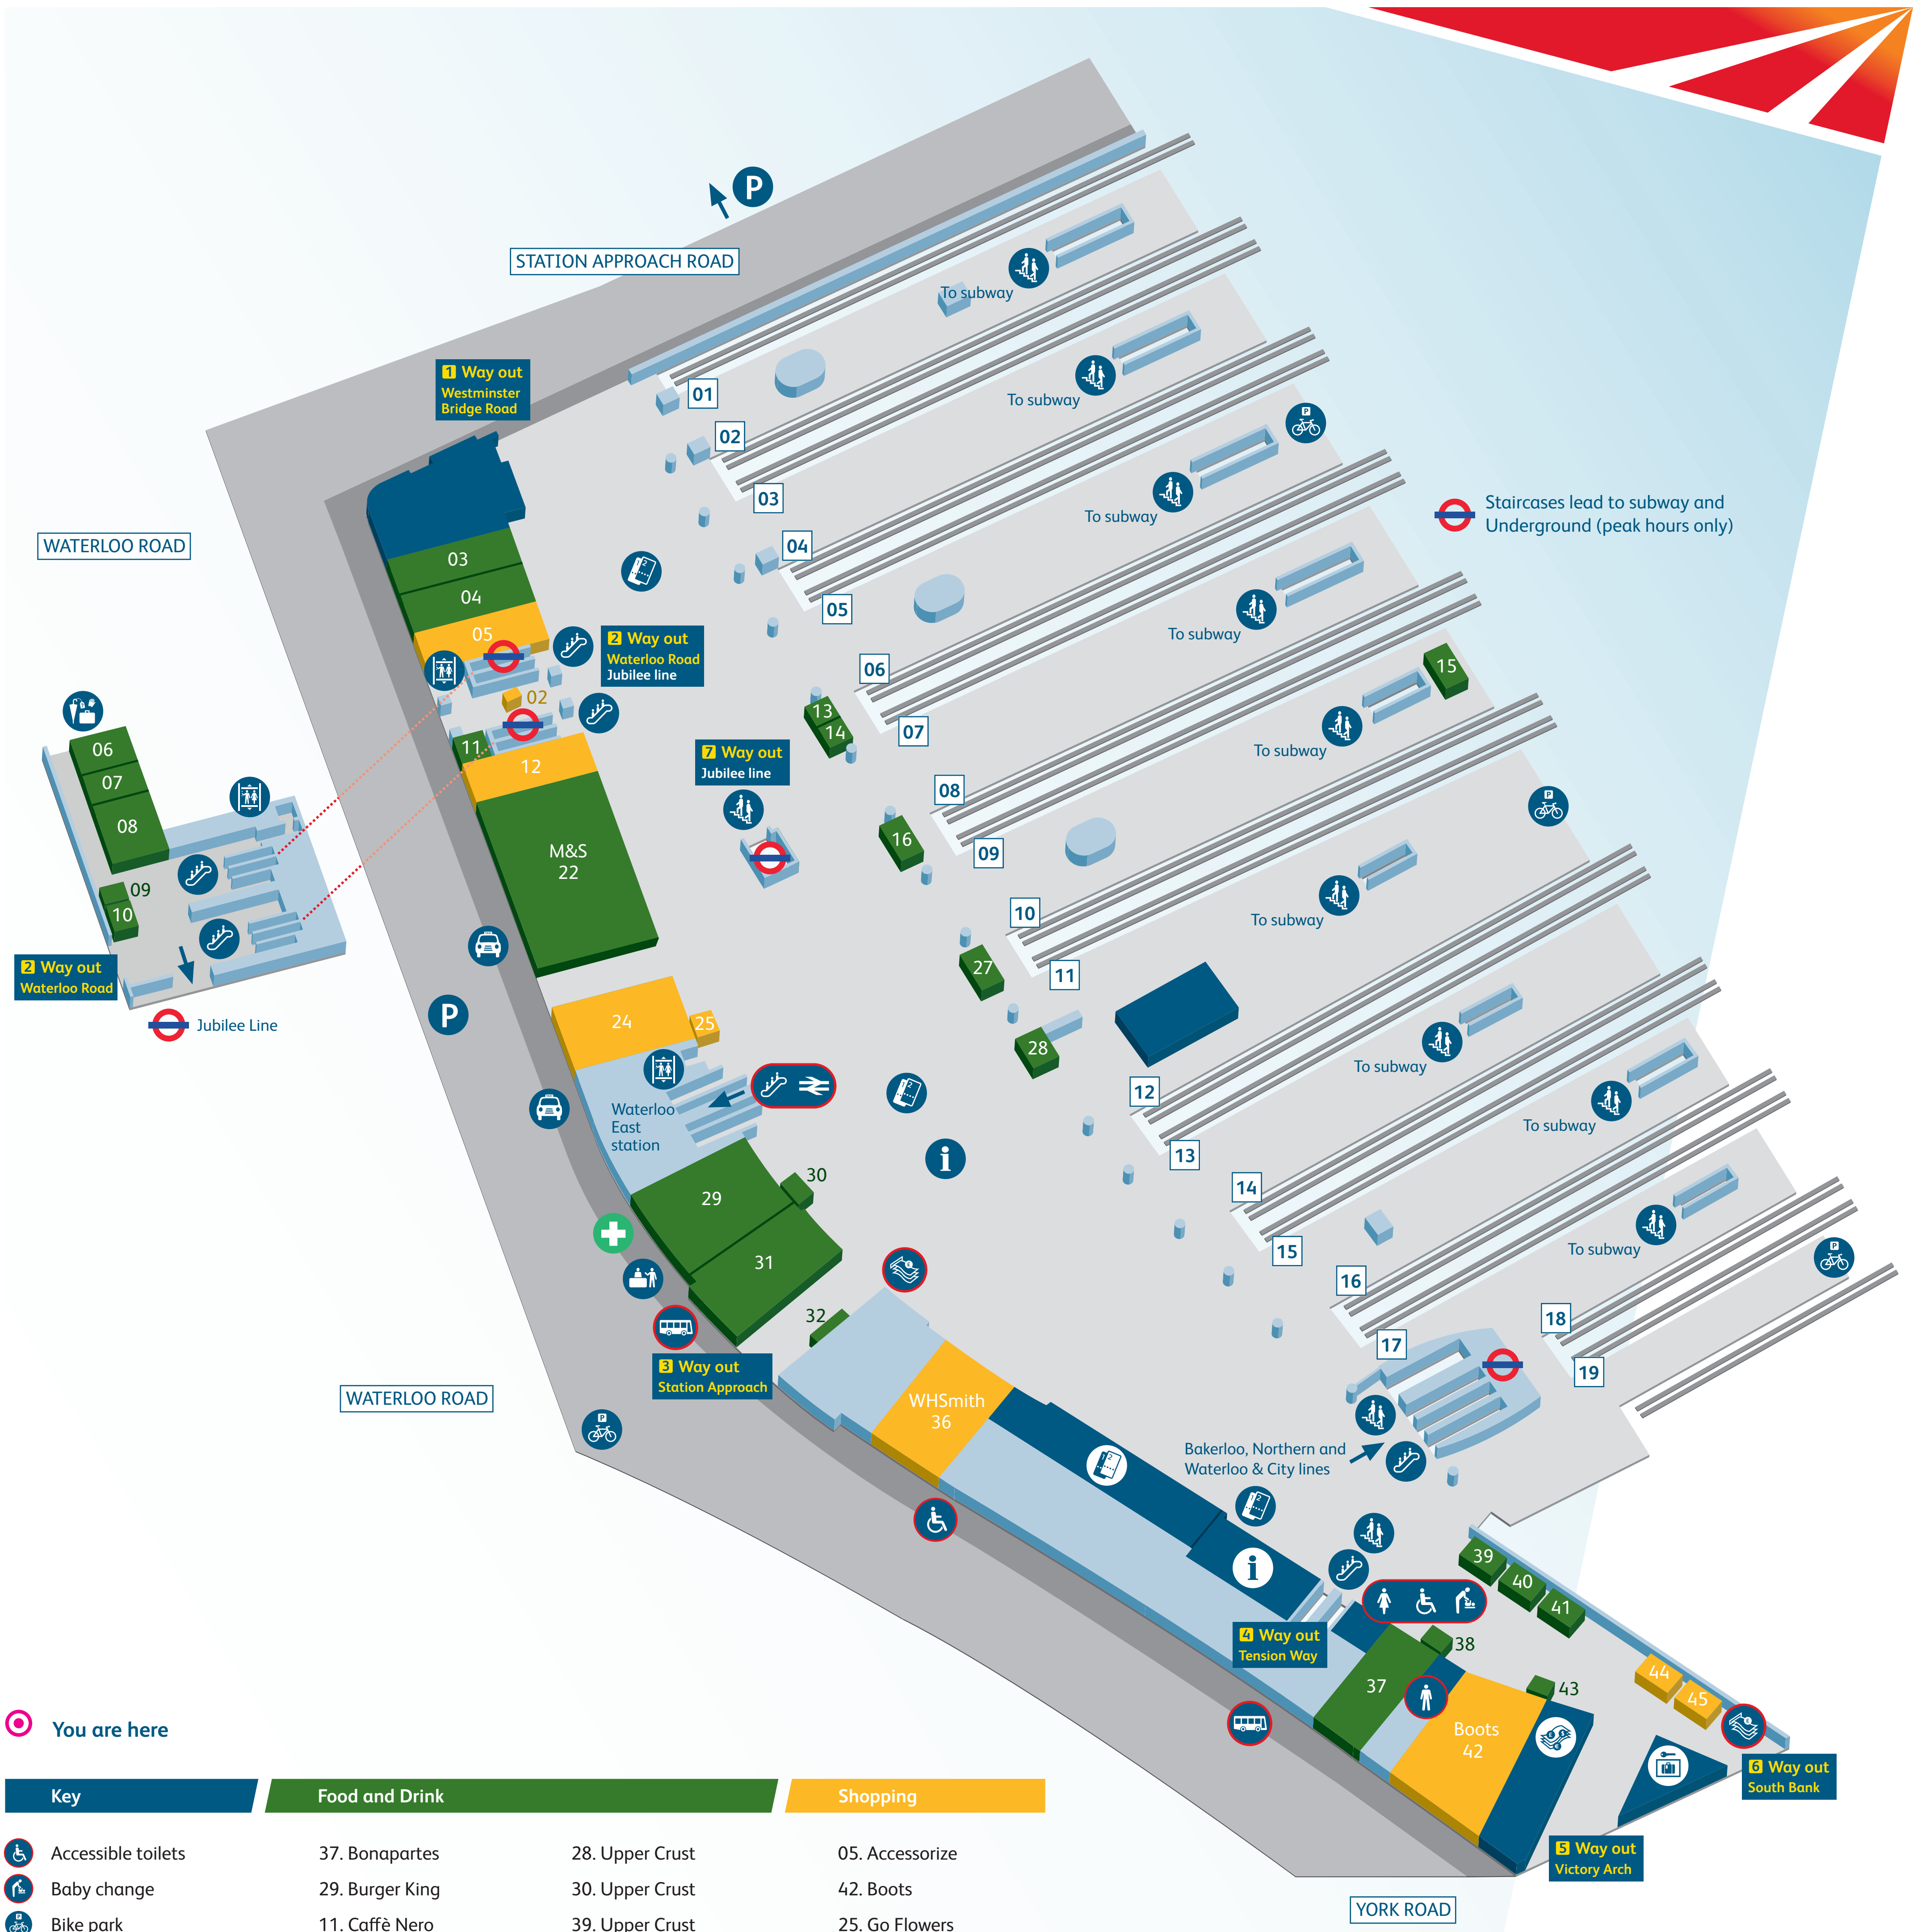

Waterloo Station guide

You are here

Key	Food and Drink	Shopping
Accessible toilets	37. Bonapartes	28. Upper Crust
Baby change	29. Burger King	30. Upper Crust
Bike park	11. Caffè Nero	39. Upper Crust
Bureau de change	43. Caffè Nero	03. Wasabi
Buses	14. Caffè Ritazza	41. Wasabi
Cash point	27. Camden Food Co	04. Wellesley (pub)
Escalators	31. Costa Coffee	10. West Cornwall Pasty Co.
First aid	13. Delice de France	
Information	09. Fine Fish Co.	
Left luggage	32. Cranberry	
Lift	40. Krispy Kreme	
Lost property	22. M&S Simply Food	
Parking	08. McDonald's	
Platform numbers	16. Pasty Shop	
Station	38. Pasty Shop	
Stairs	06. Paul	
Station reception	07. Starbucks	
Taxis	15. Sweet Express	
Telephones		
Tickets		
Toilets		
Underground		
		05. Accessorize
		42. Boots
		25. Go Flowers
		24. Monsoon
		44. Perfect Presents
		02. Photo-Me
		12. WHSmith
		36. WHSmith
		45. WHSmith

If you need help please speak to one of our staff or call the helpline on **08457 11 41 41**

We're building a first-floor balcony at Britain's busiest station to give passengers more space and better facilities. From spring 2012 the new balcony will offer a better choice of places to eat, drink and relax