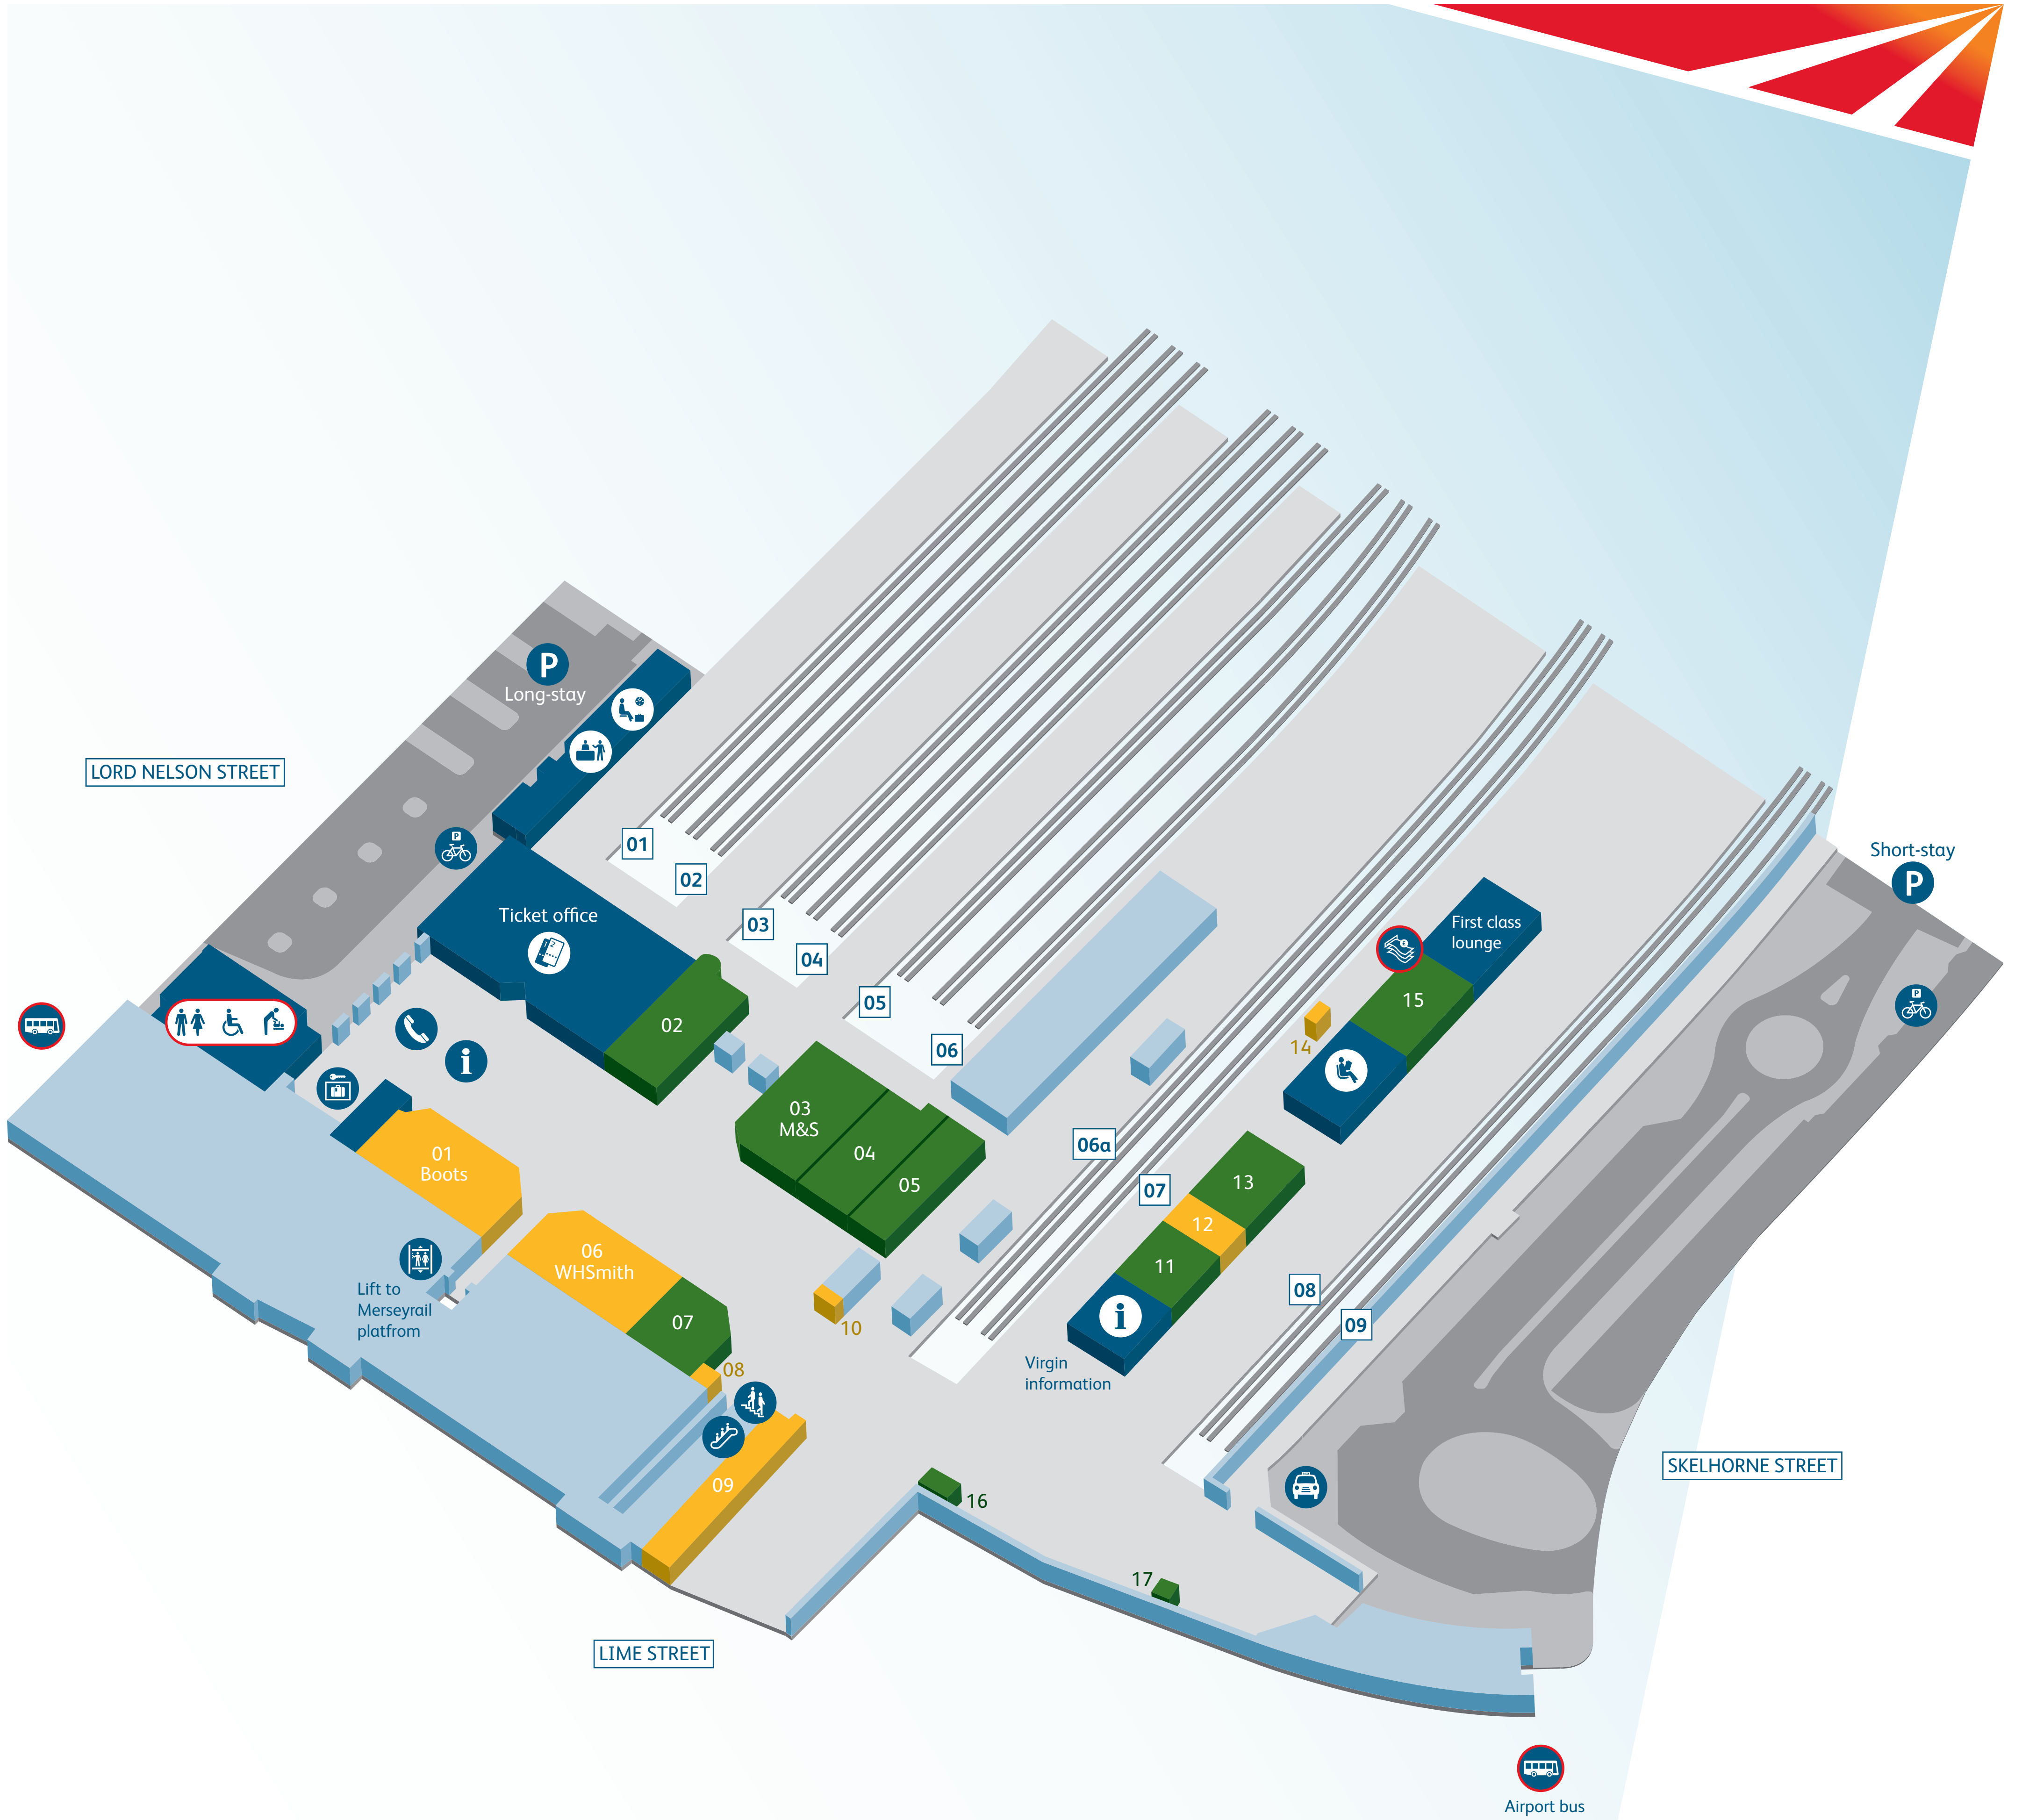

Liverpool Lime Street Station guide

You are here

Key	Food and Drink	Shopping
-----	----------------	----------

- | | | |
|--------------------|---------------------|-------------------|
| Accessible toilets | 04. Burger King | 01. Boots |
| Baby change | 17. Caffè Nero | 09. Ladbrokes |
| Bike park | 05. Coopers (bar) | 08. Photo-Me |
| BT Police | 02. Costa Coffee | 10. Photo-Me |
| Buses | 13. H Bar | 14. Photo-Me |
| Cash point | 03. M&S Simply Food | 06. WHSmith |
| Customer Lounge | 01. Pasty Shop | 12. Chocolate Box |
| Escalators | 16. Pasty Shop | |
| Information | 07. Upper Crust | |
| Left luggage | 11. Vacant | |
| Lift | 15. Vacant | |
| Parking | | |
| Platform numbers | | |
| Stairs | | |
| Station reception | | |
| Taxis | | |
| Telephones | | |
| Tickets | | |
| Toilets | | |
| Waiting room | | |