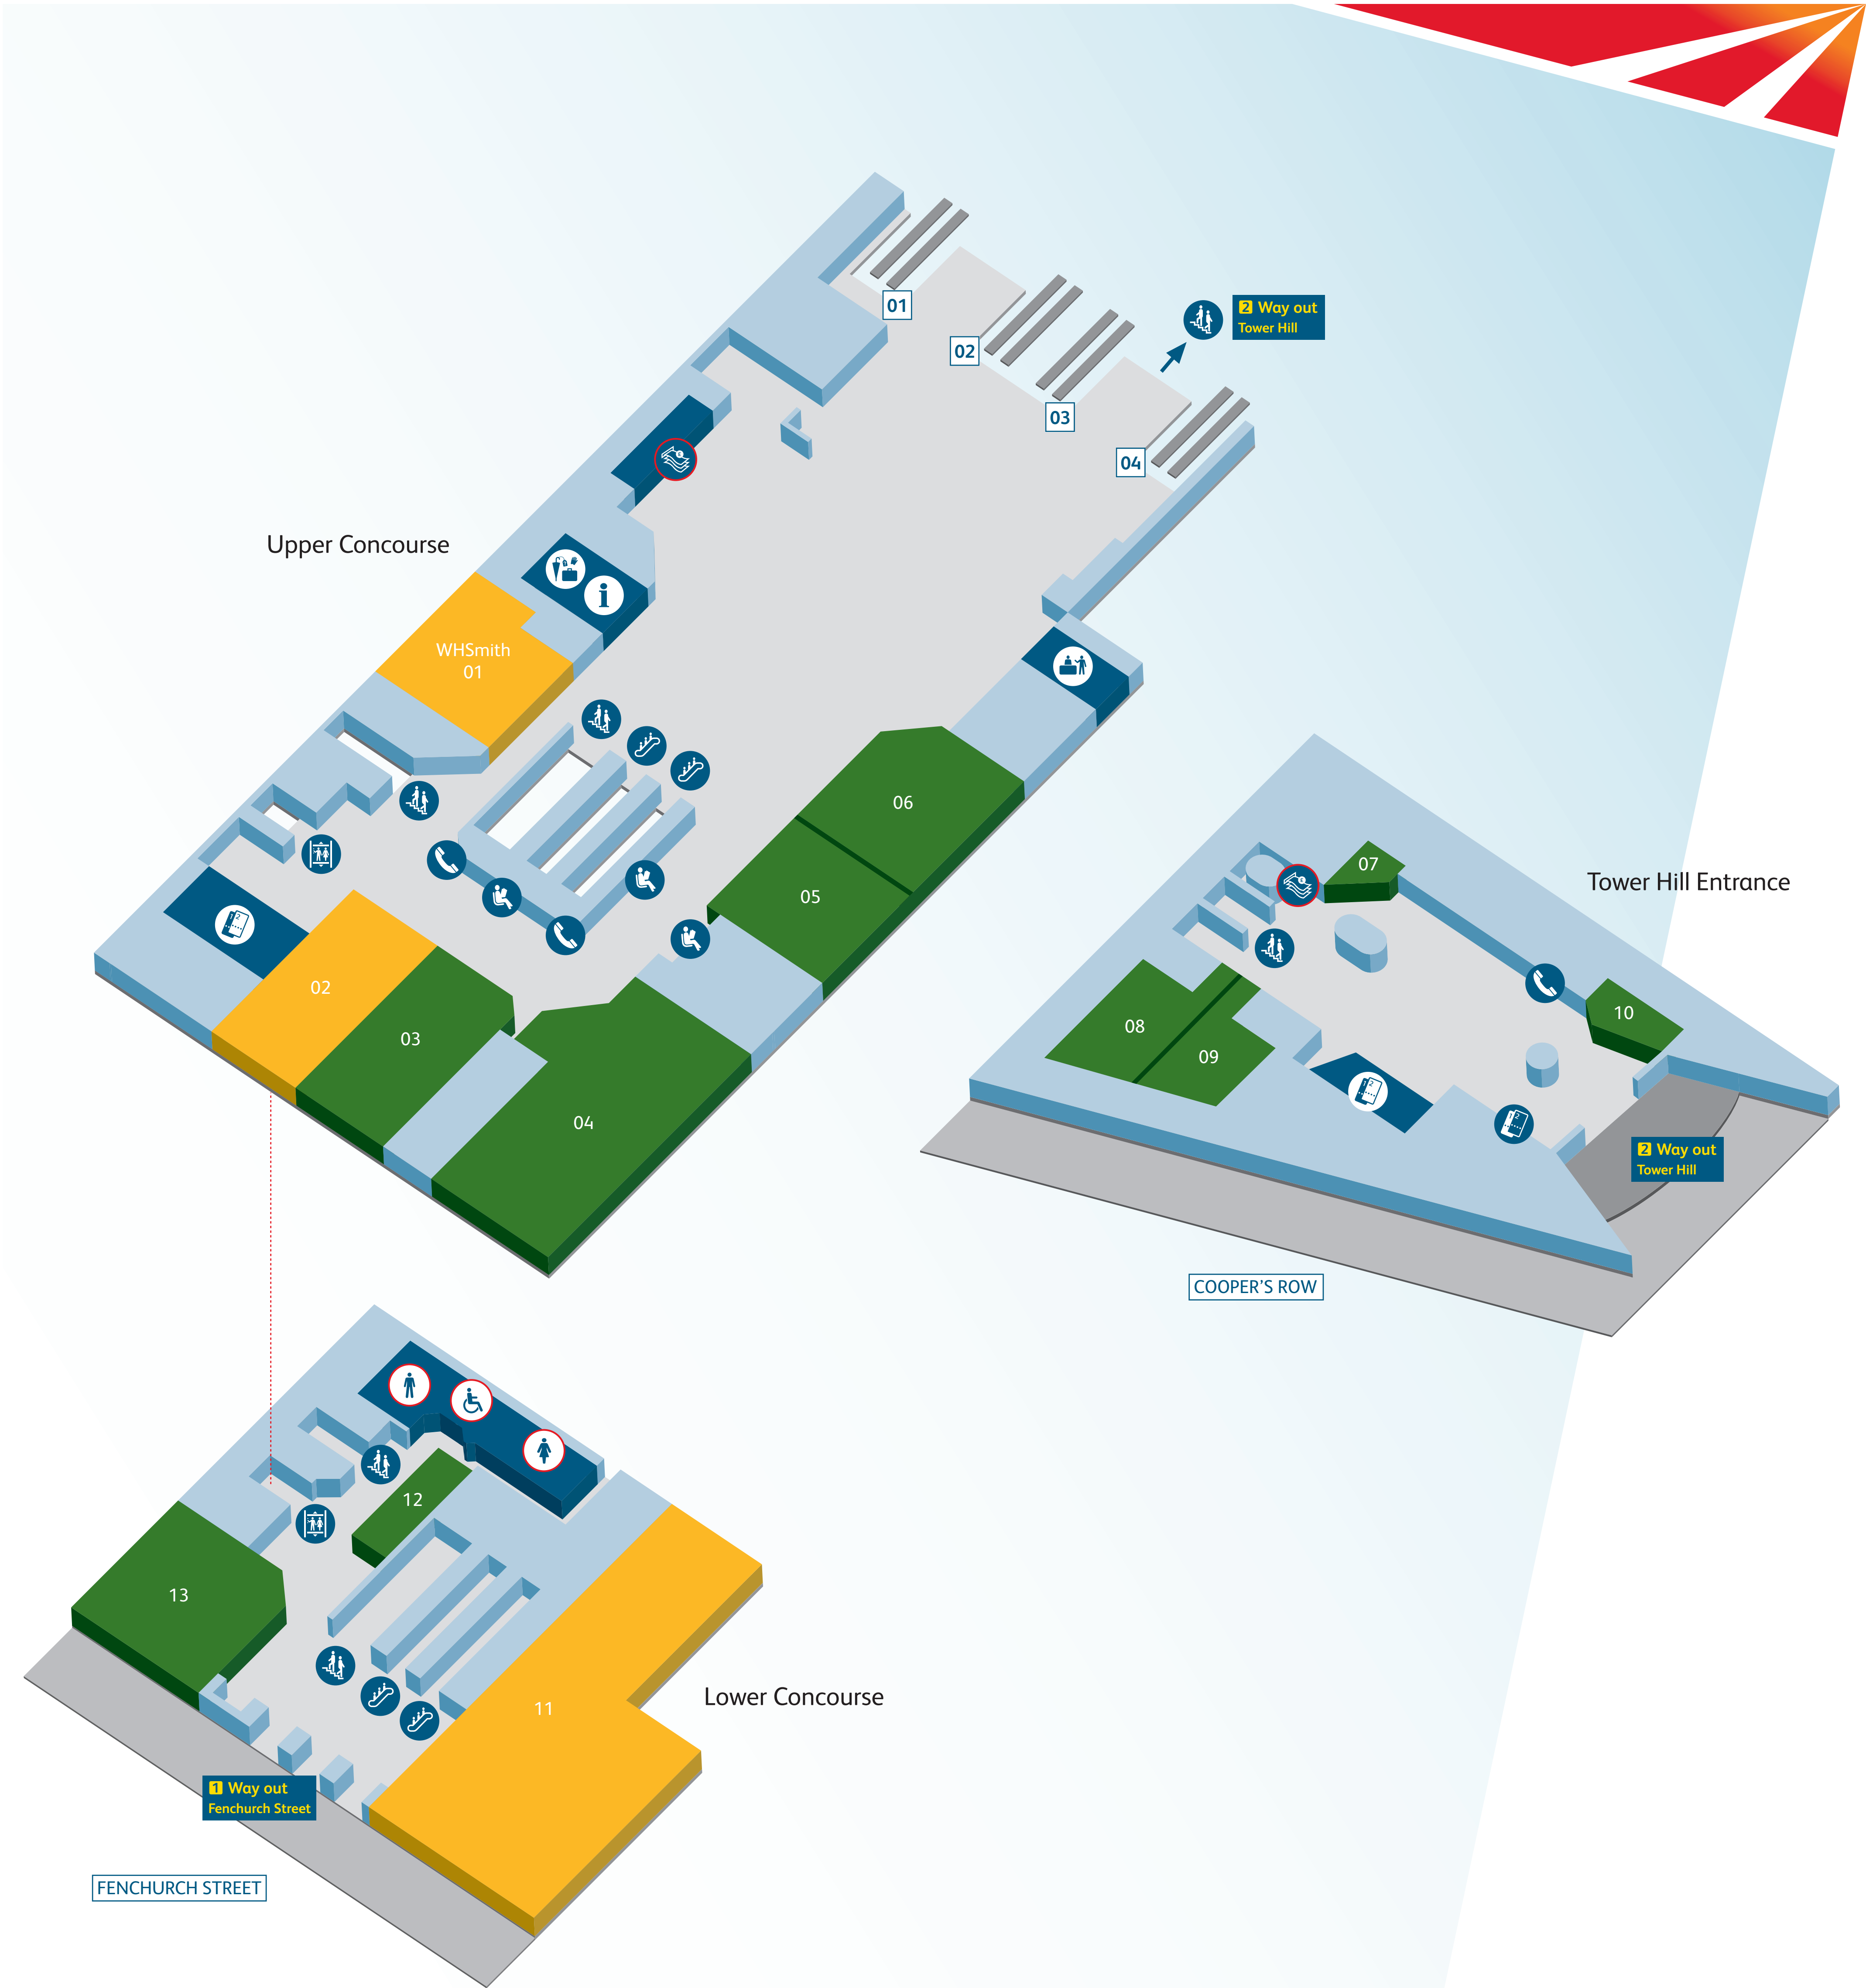

Fenchurch Street Station guide

You are here

Key	Food and Drink	Shopping
Accessible toilets	13. Burger King	02. Cards Galore
Buses	09. Camden Food Co.	11. Superdrug
Cash point	04. Fen Bar	03. Whistlestop
Escalators	07. Nero Express	01. WHSmith
Information	05. Pasty Shop	
Lift	08. Pasty Shop	
Lost property	10. Sweet Express	
Platform numbers	12. Sweet Express	
Seating	06. Upper Crust	
Stairs		
Station reception		
Telephones		
Tickets		
Toilets		