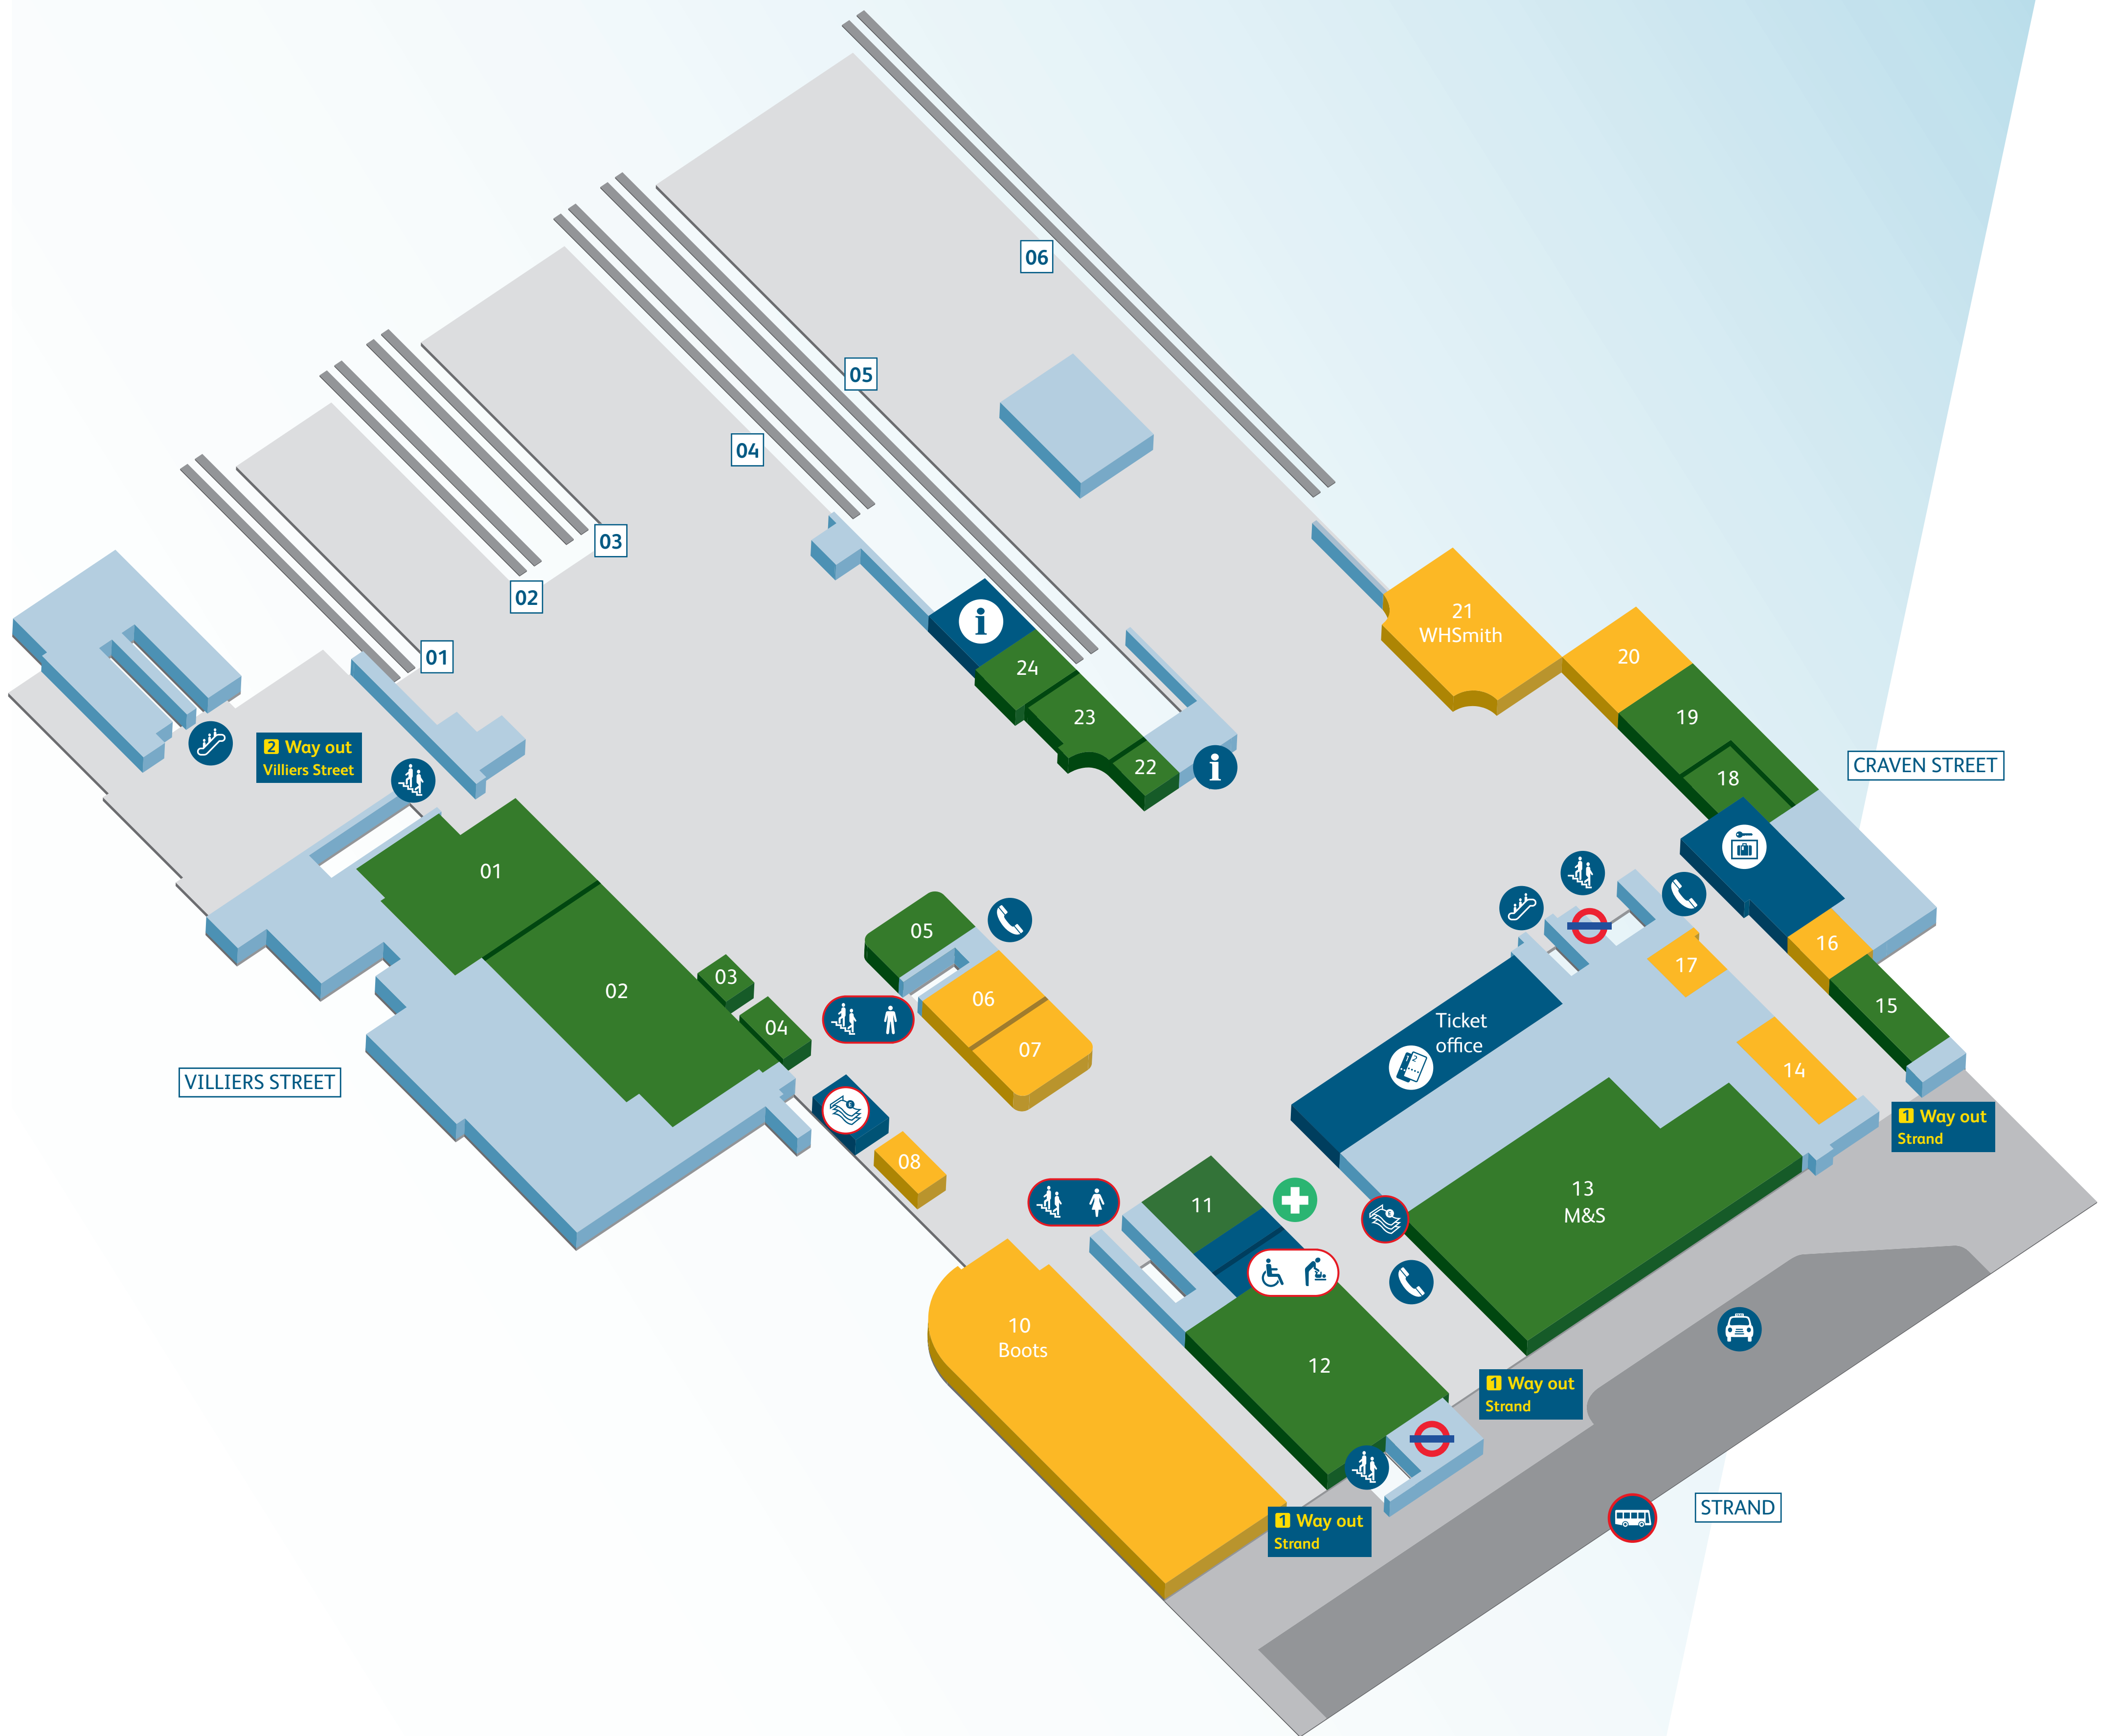

# Charing Cross Station guide

**NetworkRail**

You are here

Key	Food and Drink	Shopping
Accessible toilets	01. Boadicea (pub)	10. Boots
Baby change	18. Bonapartes	17. Classi Clean
Bike ark	02. Burger King	14. Journey's Friend
Buses	03. Caffè Nero	08. Perfect Presents
Cash point	24. Camden Food Co.	16. Photo-Me
Escalators	15. Costa Coffee	07. Tie Rack
First aid	05. Cranberry	06. WHSmith
Information	23. Delice de France	20. Funky Pigeon
Left luggage	13. M&S Simply Food	21. WHSmith
Platform numbers	11. Millie's Cookies	
Stairs	22. Paul	
Station reception	04. Pasty Shop	
Taxis	19. Upper Crust	
Telephones	12. Whistlestop	
Tickets		
Toilets		
Underground		